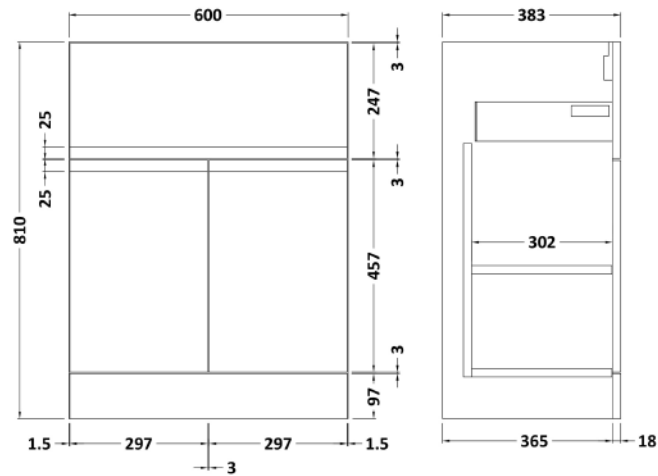

Sales Code: URB1403A

Description: 600 F/S 2-Door/Drawer Unit & Basin 1

Packaging Details

Barcode: 5056678415849

Sales Code: URB1426

Description: 600 F/S 2-Door/Drawer Unit

Product Dimensions

Height (mm):	810
Width (mm):	610
Depth (mm):	383
Nett Weight (kg):	26.5

Packaging Dimensions

Height (mm):	780
Width (mm):	595
Depth (mm):	383
Gross Weight (kg):	27

Packaging Data

Box Colour:	Brown Cardboard Box
Box Qty:	0
Label Size:	0 x 0
Label Colour:	White Label
Label Qty:	0

Outer Box Dimensions (If Applicable)

Height (mm):	
Width (mm):	
Depth (mm):	
Gross Weight (kg):	
Barcode:	5056678402931

Product Details

Country of Origin:	China
Fitting Instruction:	Yes
CE & UKCA:	N/A
FSC Certified Materials:	Yes
Colour:	Satin Anthracite
Construction Method:	Cam & Wood Dowel
Construction Type:	Rigid
Cabinet Finish:	MFC Painted Matt
Fascia Finish:	Mdf Painted Matt
Cabinet Thickness (mm):	18
Fascia Thickness (mm):	18
Drawer Included:	Yes
Drawer Type:	80mm High Metal Softclose
No of Shelves:	1
Hinge Type:	95 Degree Clip-On Soft Close
Hinge Included:	Yes
Adjustable Legs:	No
Fixings Included:	Yes
Handle Style:	Not Applicable
Waste Shroud:	Yes
Handle Included:	No, Not Required
Handle Type:	Handleless

Sales Code: NVM013

Description: 600 Mid-Edged Basin 1 Th

Product Dimensions

Height (mm):	0
Width (mm):	0
Depth (mm):	0
Nett Weight (kg):	11

Packaging Dimensions

Height (mm):	200
Width (mm):	410
Depth (mm):	630
Gross Weight (kg):	11