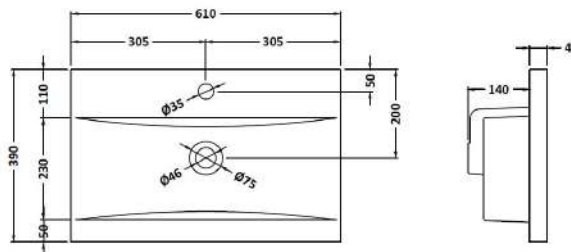

Packaging Dimensions

Height (mm):	780
Width (mm):	595
Depth (mm):	383
Gross Weight (kg):	27

Packaging Data

Box Colour:	Brown Cardboard Box
Box Qty:	0
Label Size:	0 x 0
Label Colour:	White Label
Label Qty:	0

Outer Box Dimensions (If Applicable)

Height (mm):	
Width (mm):	
Depth (mm):	
Gross Weight (kg):	
Barcode:	5056678402931

Product Details

Country of Origin:	China
Fitting Instruction:	Yes
CE & UKCA:	N/A
FSC Certified Materials:	Yes
Colour:	Satin Anthracite
Construction Method:	Cam & Wood Dowel
Construction Type:	Rigid
Cabinet Finish:	MFC Painted Matt
Fascia Finish:	Mdf Painted Matt
Cabinet Thickness (mm):	18
Fascia Thickness (mm):	18
Drawer Included:	Yes
Drawer Type:	80mm High Metal Softclose
No of Shelves:	1
Hinge Type:	95 Degree Clip-On Soft Close
Hinge Included:	Yes
Adjustable Legs:	No
Fixings Included:	Yes
Handle Style:	Not Applicable
Waste Shroud:	Yes
Handle Included:	No, Not Required
Handle Type:	Handleless

Sales Code: NVM013

Description: 600 Mid-Edged Basin 1 Th

Product Dimensions

Height (mm):	0
Width (mm):	0
Depth (mm):	0
Nett Weight (kg):	11

Packaging Dimensions

Height (mm):	200
Width (mm):	410
Depth (mm):	630
Gross Weight (kg):	11

Packaging Data

Box Colour:	Brown Cardboard Box - Printed
Box Qty:	0
Label Size:	0 x 0
Label Colour:	White Label
Label Qty:	0

Outer Box Dimensions (If Applicable)

Height (mm):	
Width (mm):	
Depth (mm):	
Gross Weight (kg):	
Barcode:	5055369043415