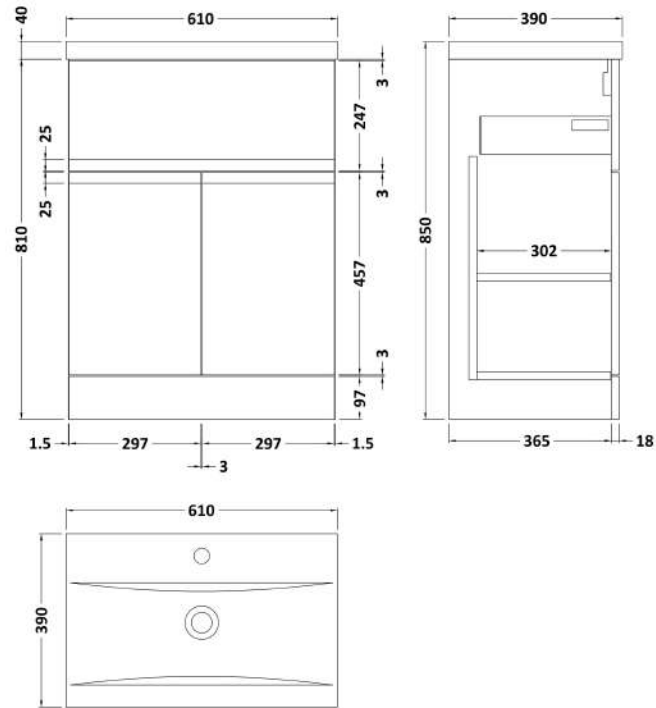

Sales Code: URB1403A

Description: 600 F/S 2-Door/Drawer Unit & Basin 1

Packaging Details

Barcode: 5056678415849

Sales Code: URB1426

Description: 600 F/S 2-Door/Drawer Unit

Product Dimensions

Height (mm):	810
Width (mm):	610
Depth (mm):	383
Nett Weight (kg):	26.5

Packaging Dimensions

Height (mm):	780
Width (mm):	595
Depth (mm):	383
Gross Weight (kg):	27

Packaging Data

Box Colour:	Brown Cardboard Box
Box Qty:	0
Label Size:	0 x 0
Label Colour:	White Label
Label Qty:	0

Outer Box Dimensions (If Applicable)

Height (mm):	
Width (mm):	
Depth (mm):	
Gross Weight (kg):	
Barcode:	5056678402931

Product Details

Country of Origin:	China
Fitting Instruction:	Yes
CE & UKCA:	N/A
FSC Certified Materials:	Yes
Colour:	Satin Anthracite
Construction Method:	Cam & Wood Dowel
Construction Type:	Rigid
Cabinet Finish:	MFC Painted Matt
Fascia Finish:	Mdf Painted Matt
Cabinet Thickness (mm):	18
Fascia Thickness (mm):	18
Drawer Included:	Yes
Drawer Type:	80mm High Metal Softclose
No of Shelves:	1
Hinge Type:	95 Degree Clip-On Soft Close
Hinge Included:	Yes
Adjustable Legs:	No
Fixings Included:	Yes
Handle Style:	Not Applicable
Waste Shroud:	Yes
Handle Included:	No, Not Required
Handle Type:	Handleless

Sales Code: NVM013

Description: 600 Mid-Edged Basin 1 Th

Product Dimensions

Height (mm):	0
Width (mm):	0
Depth (mm):	0
Nett Weight (kg):	11

Packaging Dimensions

Height (mm):	200
Width (mm):	410
Depth (mm):	630
Gross Weight (kg):	11