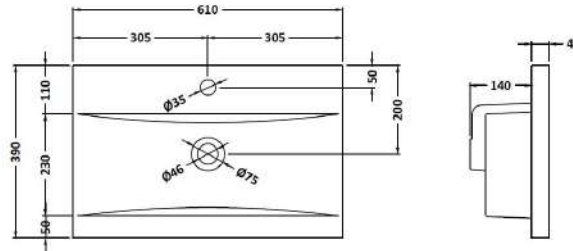

### Product Dimensions

Height (mm):	500
Width (mm):	610
Depth (mm):	383
Nett Weight (kg):	21.5

### Packaging Dimensions

Height (mm):	500
Width (mm):	595
Depth (mm):	383
Gross Weight (kg):	22

### Outer Box Dimensions (If Applicable)

Height (mm):	
Width (mm):	
Depth (mm):	
Gross Weight (kg):	
Barcode:	5056678402863

### Product Dimensions

Height (mm):	0
Width (mm):	0
Depth (mm):	0
Nett Weight (kg):	11