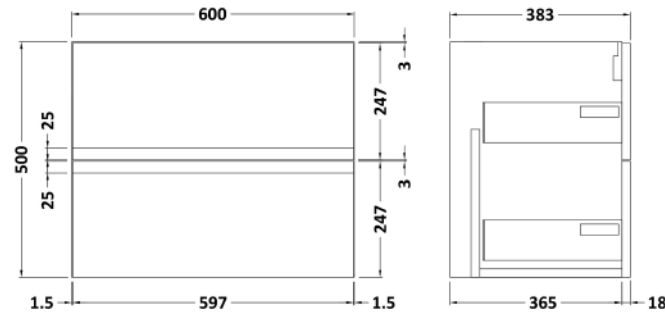

### Product Dimensions

Height (mm):	500
Width (mm):	610
Depth (mm):	383
Nett Weight (kg):	21.5

### Packaging Dimensions

Height (mm):	500
Width (mm):	595
Depth (mm):	383
Gross Weight (kg):	22

### Outer Box Dimensions (If Applicable)

Height (mm):	
Width (mm):	
Depth (mm):	
Gross Weight (kg):	
Barcode:	5056678402863

### Packaging Dimensions

Height (mm):	200
Width (mm):	410
Depth (mm):	630
Gross Weight (kg):	11