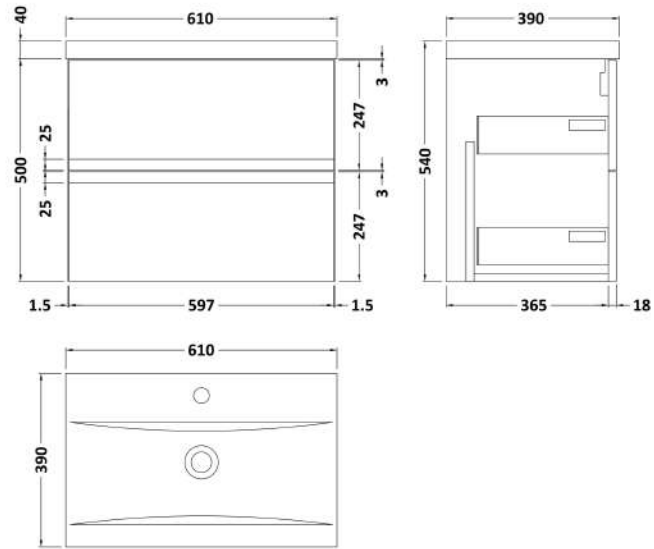

Sales Code: URB1404A

Description: 600 W/H 2-Drawer Unit & Basin 1

Packaging Details

Barcode: 5056678415887