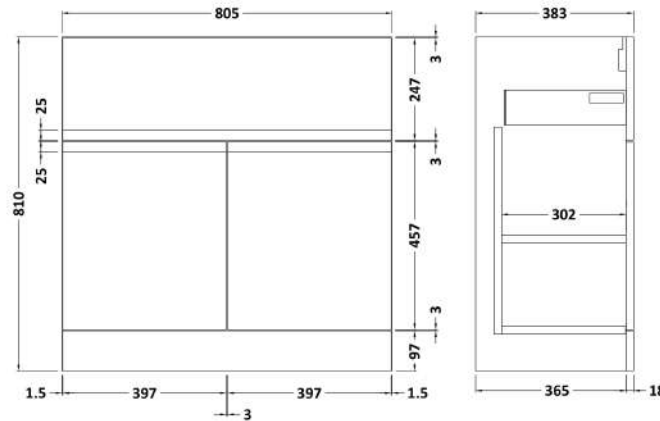

Sales Code: URB1405A

Description: 800 F/S 2-Door/Drawer Unit & Basin 1

Packaging Details

Barcode: 5056678415993

Sales Code: URB1428

Description: 800 F/S 2-Door/Drawer Unit

Product Dimensions

Height (mm):	810
Width (mm):	810
Depth (mm):	383
Nett Weight (kg):	31.5

Packaging Dimensions

Height (mm):	780
Width (mm):	795
Depth (mm):	383
Gross Weight (kg):	32

Packaging Data

Box Colour:	Brown Cardboard Box
Box Qty:	0
Label Size:	0 x 0
Label Colour:	White Label
Label Qty:	0

Sales Code: NVM015

Description: 800 Mid Edged Basin 1 Th

Product Dimensions

Height (mm):	0
Width (mm):	0
Depth (mm):	0
Nett Weight (kg):	15

Packaging Dimensions

Height (mm):	210
Width (mm):	410
Depth (mm):	830
Gross Weight (kg):	15

Packaging Data

Box Colour:	Brown Cardboard Box
Box Qty:	0
Label Size:	0 x 0
Label Colour:	White Label
Label Qty:	0

Outer Box Dimensions (If Applicable)

Height (mm):	
Width (mm):	
Depth (mm):	
Gross Weight (kg):	
Barcode:	5055369043422