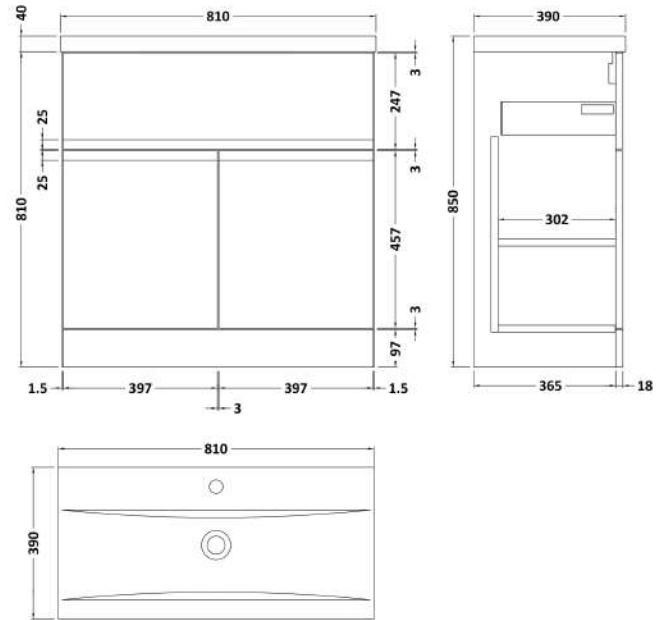

Sales Code: URB1405A

Description: 800 F/S 2-Door/Drawer Unit & Basin 1

Packaging Details

Barcode: 5056678415993

Sales Code: URB1428

Description: 800 F/S 2-Door/Drawer Unit

Product Dimensions

Height (mm):	810
Width (mm):	810
Depth (mm):	383
Nett Weight (kg):	31.5

Packaging Dimensions

Height (mm):	780
Width (mm):	795
Depth (mm):	383
Gross Weight (kg):	32

Packaging Data

Box Colour:	Brown Cardboard Box
Box Qty:	0
Label Size:	0 x 0
Label Colour:	White Label
Label Qty:	0

Outer Box Dimensions (If Applicable)

Height (mm):	
Width (mm):	
Depth (mm):	
Gross Weight (kg):	
Barcode:	5056678402887

Product Details

Country of Origin:	China
Fitting Instruction:	Yes
CE & UKCA:	N/A
FSC Certified Materials:	Yes
Colour:	Satin Anthracite
Construction Method:	Cam & Wood Dowel
Construction Type:	Rigid
Cabinet Finish:	MFC Painted Matt
Fascia Finish:	Mdf Painted Matt
Cabinet Thickness (mm):	18
Fascia Thickness (mm):	18
Drawer Included:	Yes
Drawer Type:	80mm High Metal Softclose
No of Shelves:	1
Hinge Type:	95 Degree Clip-On Soft Close
Hinge Included:	Yes
Adjustable Legs:	No
Fixings Included:	Yes
Handle Style:	Not Applicable
Waste Shroud:	Yes
Handle Included:	No, Not Required
Handle Type:	Handleless

Sales Code: NVM015

Description: 800 Mid Edged Basin 1 Th

Product Dimensions

Height (mm):	0
Width (mm):	0
Depth (mm):	0
Nett Weight (kg):	15

Packaging Dimensions

Height (mm):	210
Width (mm):	410
Depth (mm):	830
Gross Weight (kg):	15