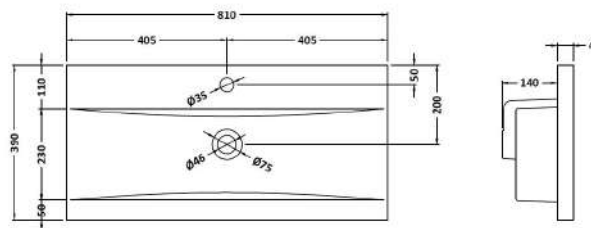

Packaging Dimensions

Height (mm):	780
Width (mm):	795
Depth (mm):	383
Gross Weight (kg):	32

Packaging Data

Box Colour:	Brown Cardboard Box
Box Qty:	0
Label Size:	0 x 0
Label Colour:	White Label
Label Qty:	0

Outer Box Dimensions (If Applicable)

Height (mm):	
Width (mm):	
Depth (mm):	
Gross Weight (kg):	
Barcode:	5056678402887

Product Details

Country of Origin:	China
Fitting Instruction:	Yes
CE & UKCA:	N/A
FSC Certified Materials:	Yes
Colour:	Satin Anthracite
Construction Method:	Cam & Wood Dowel
Construction Type:	Rigid
Cabinet Finish:	MFC Painted Matt
Fascia Finish:	Mdf Painted Matt
Cabinet Thickness (mm):	18
Fascia Thickness (mm):	18
Drawer Included:	Yes
Drawer Type:	80mm High Metal Softclose
No of Shelves:	1
Hinge Type:	95 Degree Clip-On Soft Close
Hinge Included:	Yes
Adjustable Legs:	No
Fixings Included:	Yes
Handle Style:	Not Applicable
Waste Shroud:	Yes
Handle Included:	No, Not Required
Handle Type:	Handleless

Sales Code: NVM015

Description: 800 Mid Edged Basin 1 Th

Product Dimensions

Height (mm):	0
Width (mm):	0
Depth (mm):	0
Nett Weight (kg):	15

Packaging Dimensions

Height (mm):	210
Width (mm):	410
Depth (mm):	830
Gross Weight (kg):	15

Packaging Data

Box Colour:	Brown Cardboard Box
Box Qty:	0
Label Size:	0 x 0
Label Colour:	White Label
Label Qty:	0

Outer Box Dimensions (If Applicable)

Height (mm):	
Width (mm):	
Depth (mm):	
Gross Weight (kg):	
Barcode:	5055369043422