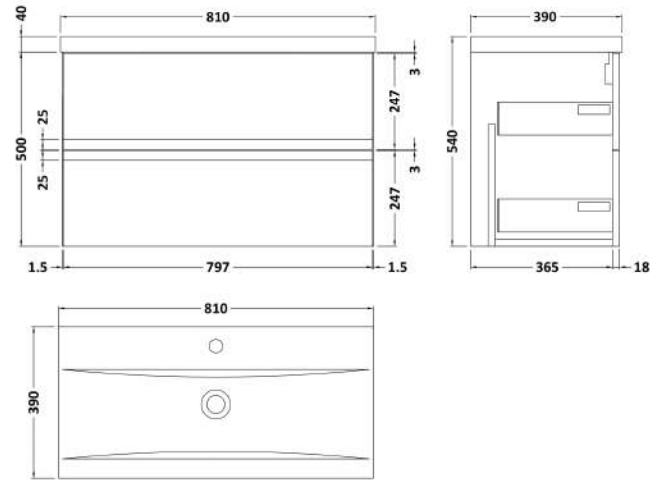

Sales Code: URB1406A

Description: 800 W/H 2-Drawer Unit & Basin 1

Packaging Details

Barcode: 5056678416037

Sales Code: URB1495

Description: 800 W/H 2-Drawer Unit

Product Dimensions

Height (mm):	500
Width (mm):	810
Depth (mm):	383
Nett Weight (kg):	24.5

Packaging Dimensions

Height (mm):	500
Width (mm):	795
Depth (mm):	383
Gross Weight (kg):	25

Packaging Data

Box Colour:	Brown Cardboard Box
Box Qty:	0
Label Size:	0 x 0
Label Colour:	White Label
Label Qty:	0

Outer Box Dimensions (If Applicable)

Height (mm):	
Width (mm):	
Depth (mm):	
Gross Weight (kg):	
Barcode:	5056678402900

Product Details

Country of Origin:	China
Fitting Instruction:	Yes
CE & UKCA:	N/A
FSC Certified Materials:	Yes
Colour:	Satin Anthracite
Construction Method:	Cam & Wood Dowel
Construction Type:	Rigid
Cabinet Finish:	MFC Painted Matt
Fascia Finish:	Mdf Painted Matt
Cabinet Thickness (mm):	18
Fascia Thickness (mm):	18
Drawer Included:	Yes
Drawer Type:	80mm High Metal Softclose
No of Shelves:	0
Hinge Type:	Not Applicable
Hinge Included:	No
Adjustable Legs:	No
Fixings Included:	Yes
Handle Style:	Not Applicable
Waste Shroud:	Yes
Handle Included:	No, Not Required
Handle Type:	Handleless

Sales Code: NVM015

Description: 800 Mid Edged Basin 1 Th

Product Dimensions

Height (mm):	0
Width (mm):	0
Depth (mm):	0
Nett Weight (kg):	15

Packaging Dimensions

Height (mm):	210
Width (mm):	410
Depth (mm):	830
Gross Weight (kg):	15