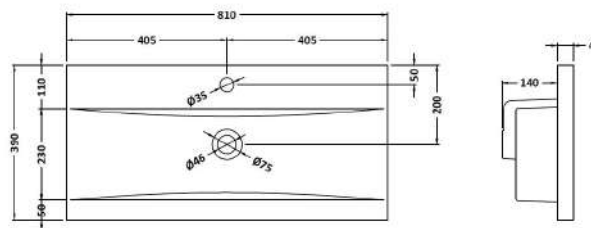

Sales Code: URB1406A

Description: 800 W/H 2-Drawer Unit & Basin 1

Packaging Details

Barcode: 5056678416037

Sales Code: URB1495

Description: 800 W/H 2-Drawer Unit

Product Dimensions

Height (mm):	500
Width (mm):	810
Depth (mm):	383
Nett Weight (kg):	24.5

Packaging Dimensions

Height (mm):	500
Width (mm):	795
Depth (mm):	383
Gross Weight (kg):	25

Packaging Data

Box Colour:	Brown Cardboard Box
Box Qty:	0
Label Size:	0 x 0
Label Colour:	White Label
Label Qty:	0

Outer Box Dimensions (If Applicable)

Height (mm):	
Width (mm):	
Depth (mm):	
Gross Weight (kg):	
Barcode:	5056678402900

Product Details

Country of Origin:	China
Fitting Instruction:	Yes
CE & UKCA:	N/A
FSC Certified Materials:	Yes
Colour:	Satin Anthracite
Construction Method:	Cam & Wood Dowel
Construction Type:	Rigid
Cabinet Finish:	MFC Painted Matt
Fascia Finish:	Mdf Painted Matt
Cabinet Thickness (mm):	18
Fascia Thickness (mm):	18
Drawer Included:	Yes
Drawer Type:	80mm High Metal Softclose
No of Shelves:	0
Hinge Type:	Not Applicable
Hinge Included:	No
Adjustable Legs:	No
Fixings Included:	Yes
Handle Style:	Not Applicable
Waste Shroud:	Yes
Handle Included:	No, Not Required
Handle Type:	Handleless

Sales Code: NVM015

Description: 800 Mid Edged Basin 1 Th

Product Dimensions

Height (mm):	0
Width (mm):	0
Depth (mm):	0
Nett Weight (kg):	15

Packaging Dimensions

Height (mm):	210
Width (mm):	410
Depth (mm):	830
Gross Weight (kg):	15