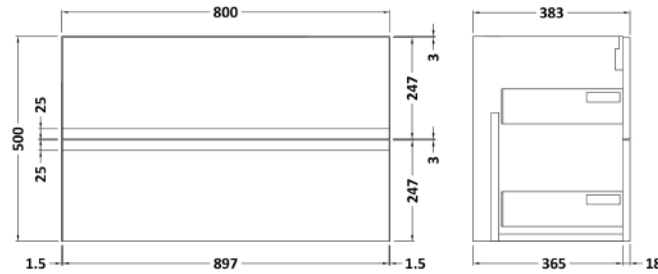

Sales Code: URB1406A

Description: 800 W/H 2-Drawer Unit & Basin 1

Packaging Details

Barcode: 5056678416037

Sales Code: URB1495

Description: 800 W/H 2-Drawer Unit

Product Dimensions

Height (mm):	500
Width (mm):	810
Depth (mm):	383
Nett Weight (kg):	24.5

Packaging Dimensions

Height (mm):	500
Width (mm):	795
Depth (mm):	383
Gross Weight (kg):	25

Packaging Data

Box Colour:	Brown Cardboard Box
Box Qty:	0
Label Size:	0 x 0
Label Colour:	White Label
Label Qty:	0

Outer Box Dimensions (If Applicable)

Height (mm):	
Width (mm):	
Depth (mm):	
Gross Weight (kg):	
Barcode:	5056678402900

Product Details

Country of Origin:	China
Fitting Instruction:	Yes
CE & UKCA:	N/A
FSC Certified Materials:	Yes
Colour:	Satin Anthracite
Construction Method:	Cam & Wood Dowel
Construction Type:	Rigid
Cabinet Finish:	MFC Painted Matt
Fascia Finish:	Mdf Painted Matt
Cabinet Thickness (mm):	18
Fascia Thickness (mm):	18
Drawer Included:	Yes
Drawer Type:	80mm High Metal Softclose
No of Shelves:	0
Hinge Type:	Not Applicable
Hinge Included:	No
Adjustable Legs:	No
Fixings Included:	Yes
Handle Style:	Not Applicable
Waste Shroud:	Yes
Handle Included:	No, Not Required
Handle Type:	Handleless

Sales Code: NVM015

Description: 800 Mid Edged Basin 1 Th

Product Dimensions

Height (mm):	0
Width (mm):	0
Depth (mm):	0
Nett Weight (kg):	15

Packaging Dimensions

Height (mm):	210
Width (mm):	410
Depth (mm):	830
Gross Weight (kg):	15