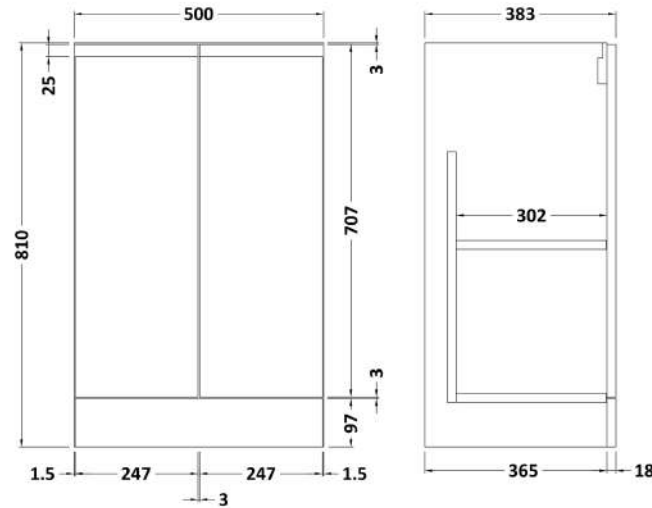

Sales Code: URB1407A

Description: 500 Fs 2-Door Vanity & Basin 1

Packaging Details

Barcode: 5056678415689

Sales Code: URB1423

Description: 500 F/S 2-Door Unit

Product Dimensions

Height (mm):	810
Width (mm):	510
Depth (mm):	383
Nett Weight (kg):	21.5

Packaging Dimensions

Height (mm):	780
Width (mm):	495
Depth (mm):	383
Gross Weight (kg):	22

Packaging Data

Box Colour:	Brown Cardboard Box
Box Qty:	0
Label Size:	0 x 0
Label Colour:	White Label
Label Qty:	0

Outer Box Dimensions (If Applicable)

Height (mm):	
Width (mm):	
Depth (mm):	
Gross Weight (kg):	
Barcode:	5056678402856

Product Details

Country of Origin:	China
Fitting Instruction:	Yes
CE & UKCA:	N/A
FSC Certified Materials:	Yes
Colour:	Satin Anthracite
Construction Method:	Cam & Wood Dowel
Construction Type:	Rigid
Cabinet Finish:	MFC Painted Matt
Fascia Finish:	Mdf Painted Matt
Cabinet Thickness (mm):	18
Fascia Thickness (mm):	18
Drawer Included:	No
Drawer Type:	Not Applicable
No of Shelves:	1
Hinge Type:	95 Degree Clip-On Soft Close
Hinge Included:	Yes
Adjustable Legs:	No
Fixings Included:	Yes
Handle Style:	Not Applicable
Waste Shroud:	No
Handle Included:	No, Not Required
Handle Type:	Handleless

Sales Code: NVM012

Description: 500 Mid-Edged Basin 1 Th

Product Dimensions

Height (mm):	0
Width (mm):	0
Depth (mm):	0
Nett Weight (kg):	10.54

Packaging Dimensions

Height (mm):	210
Width (mm):	410
Depth (mm):	530
Gross Weight (kg):	10.54