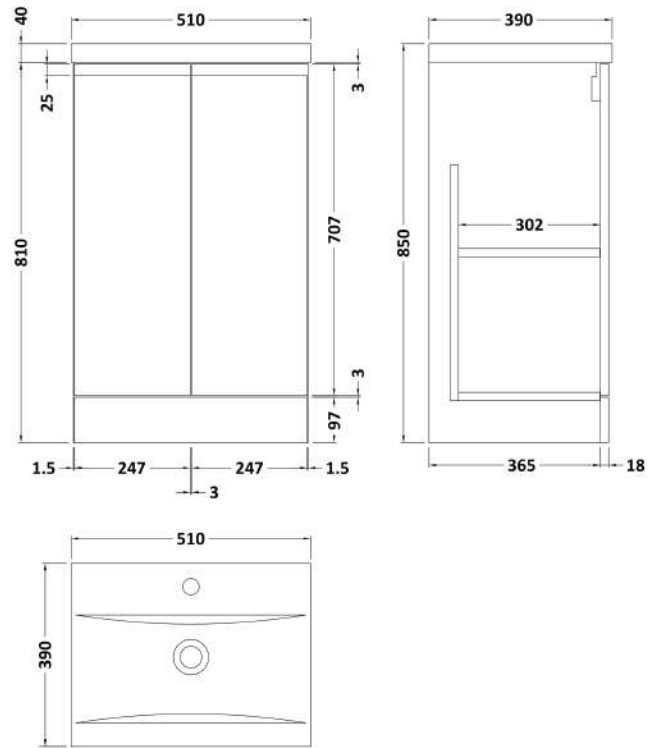

Sales Code: URB1407A

Description: 500 Fs 2-Door Vanity & Basin 1

Packaging Details

Barcode: 5056678415689

Sales Code: URB1423

Description: 500 F/S 2-Door Unit

Product Dimensions

Height (mm):	810
Width (mm):	510
Depth (mm):	383
Nett Weight (kg):	21.5

Packaging Dimensions

Height (mm):	780
Width (mm):	495
Depth (mm):	383
Gross Weight (kg):	22

Packaging Data

Box Colour:	Brown Cardboard Box
Box Qty:	0
Label Size:	0 x 0
Label Colour:	White Label
Label Qty:	0

Outer Box Dimensions (If Applicable)

Height (mm):	
Width (mm):	
Depth (mm):	
Gross Weight (kg):	
Barcode:	5056678402856

Product Details

Country of Origin:	China
Fitting Instruction:	Yes
CE & UKCA:	N/A
FSC Certified Materials:	Yes
Colour:	Satin Anthracite
Construction Method:	Cam & Wood Dowel
Construction Type:	Rigid
Cabinet Finish:	MFC Painted Matt
Fascia Finish:	Mdf Painted Matt
Cabinet Thickness (mm):	18
Fascia Thickness (mm):	18
Drawer Included:	No
Drawer Type:	Not Applicable
No of Shelves:	1
Hinge Type:	95 Degree Clip-On Soft Close
Hinge Included:	Yes
Adjustable Legs:	No
Fixings Included:	Yes
Handle Style:	Not Applicable
Waste Shroud:	No
Handle Included:	No, Not Required
Handle Type:	Handleless

Sales Code: NVM012

Description: 500 Mid-Edged Basin 1 Th

Product Dimensions

Height (mm):	0
Width (mm):	0
Depth (mm):	0
Nett Weight (kg):	10.54

Packaging Dimensions

Height (mm):	210
Width (mm):	410
Depth (mm):	530
Gross Weight (kg):	10.54