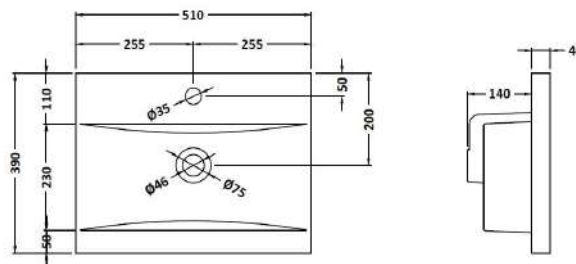

Packaging Dimensions

Height (mm):	780
Width (mm):	495
Depth (mm):	383
Gross Weight (kg):	22

Packaging Data

Box Colour:	Brown Cardboard Box
Box Qty:	0
Label Size:	0 x 0
Label Colour:	White Label
Label Qty:	0

Outer Box Dimensions (If Applicable)

Height (mm):	
Width (mm):	
Depth (mm):	
Gross Weight (kg):	
Barcode:	5056678402856

Product Details

Country of Origin:	China
Fitting Instruction:	Yes
CE & UKCA:	N/A
FSC Certified Materials:	Yes
Colour:	Satin Anthracite
Construction Method:	Cam & Wood Dowel
Construction Type:	Rigid
Cabinet Finish:	MFC Painted Matt
Fascia Finish:	Mdf Painted Matt
Cabinet Thickness (mm):	18
Fascia Thickness (mm):	18
Drawer Included:	No
Drawer Type:	Not Applicable
No of Shelves:	1
Hinge Type:	95 Degree Clip-On Soft Close
Hinge Included:	Yes
Adjustable Legs:	No
Fixings Included:	Yes
Handle Style:	Not Applicable
Waste Shroud:	No
Handle Included:	No, Not Required
Handle Type:	Handleless

Sales Code: NVM012

Description: 500 Mid-Edged Basin 1 Th

Product Dimensions

Height (mm):	0
Width (mm):	0
Depth (mm):	0
Nett Weight (kg):	10.54

Packaging Dimensions

Height (mm):	210
Width (mm):	410
Depth (mm):	530
Gross Weight (kg):	10.54

Packaging Data

Box Colour:	Brown Cardboard Box - Printed
Box Qty:	0
Label Size:	0 x 0
Label Colour:	White Label
Label Qty:	0

Outer Box Dimensions (If Applicable)

Height (mm):	
Width (mm):	
Depth (mm):	
Gross Weight (kg):	
Barcode:	5055369043446