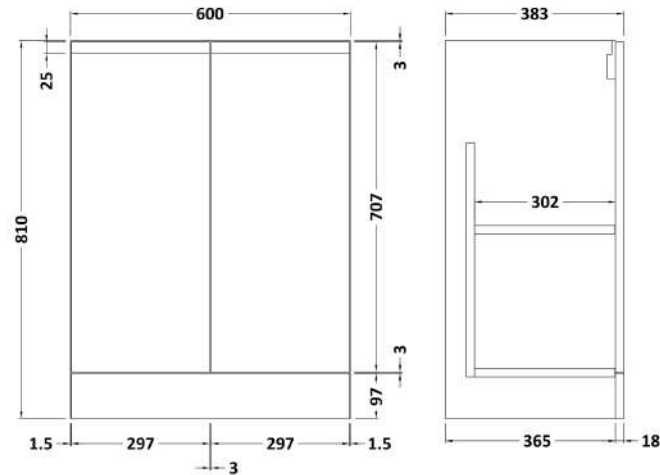

Sales Code: URB1408A

Description: 600 F/S 2-Door Unit & Basin 1

Packaging Details

Barcode: 5056678415801

Sales Code: URB1425

Description: 600 F/S 2-Door Unit

Product Dimensions

Height (mm):	810
Width (mm):	610
Depth (mm):	383
Nett Weight (kg):	26.5

Packaging Dimensions

Height (mm):	780
Width (mm):	595
Depth (mm):	383
Gross Weight (kg):	27

Packaging Data

Box Colour:	Brown Cardboard Box
Box Qty:	0
Label Size:	0 x 0
Label Colour:	White Label
Label Qty:	0

Sales Code: NVM013

Description: 600 Mid-Edged Basin 1 Th

Product Dimensions

Height (mm):	0
Width (mm):	0
Depth (mm):	0
Nett Weight (kg):	11

Packaging Dimensions

Height (mm):	200
Width (mm):	410
Depth (mm):	630
Gross Weight (kg):	11

Packaging Data

Box Colour:	Brown Cardboard Box - Printed
Box Qty:	0
Label Size:	0 x 0
Label Colour:	White Label
Label Qty:	0

Outer Box Dimensions (If Applicable)

Height (mm):	
Width (mm):	
Depth (mm):	
Gross Weight (kg):	
Barcode:	5055369043415