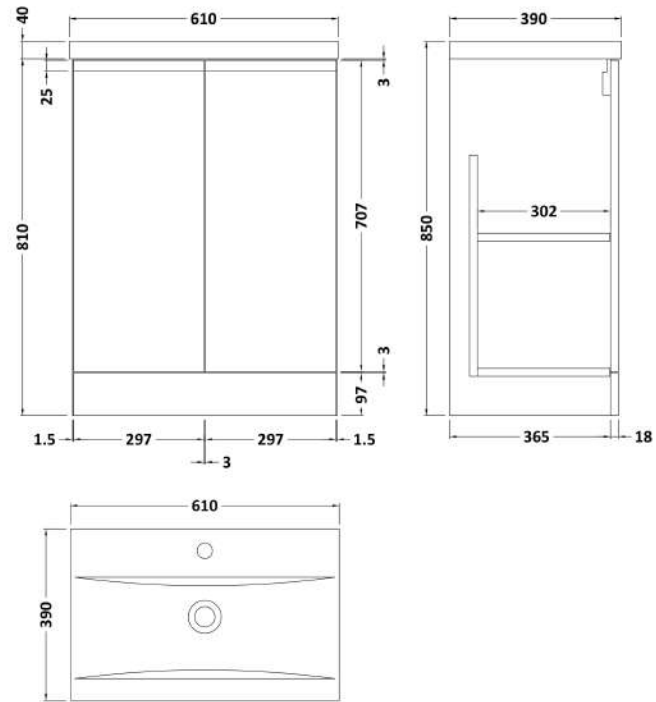

Sales Code: URB1408A

Description: 600 F/S 2-Door Unit & Basin 1

Packaging Details

Barcode: 5056678415801

Sales Code: URB1425

Description: 600 F/S 2-Door Unit

Product Dimensions

Height (mm):	810
Width (mm):	610
Depth (mm):	383
Nett Weight (kg):	26.5

Packaging Dimensions

Height (mm):	780
Width (mm):	595
Depth (mm):	383
Gross Weight (kg):	27

Packaging Data

Box Colour:	Brown Cardboard Box
Box Qty:	0
Label Size:	0 x 0
Label Colour:	White Label
Label Qty:	0

Outer Box Dimensions (If Applicable)

Height (mm):	
Width (mm):	
Depth (mm):	
Gross Weight (kg):	
Barcode:	5056678402917

Product Details

Country of Origin:	China
Fitting Instruction:	Yes
CE & UKCA:	N/A
FSC Certified Materials:	Yes
Colour:	Satin Anthracite
Construction Method:	Cam & Wood Dowel
Construction Type:	Rigid
Cabinet Finish:	MFC Painted Matt
Fascia Finish:	Mdf Painted Matt
Cabinet Thickness (mm):	18
Fascia Thickness (mm):	18
Drawer Included:	No
Drawer Type:	Not Applicable
No of Shelves:	1
Hinge Type:	95 Degree Clip-On Soft Close
Hinge Included:	Yes
Adjustable Legs:	No
Fixings Included:	Yes
Handle Style:	Not Applicable
Waste Shroud:	No
Handle Included:	No, Not Required
Handle Type:	Handleless

Sales Code: NVM013

Description: 600 Mid-Edged Basin 1 Th

Product Dimensions

Height (mm):	0
Width (mm):	0
Depth (mm):	0
Nett Weight (kg):	11

Packaging Dimensions

Height (mm):	200
Width (mm):	410
Depth (mm):	630
Gross Weight (kg):	11