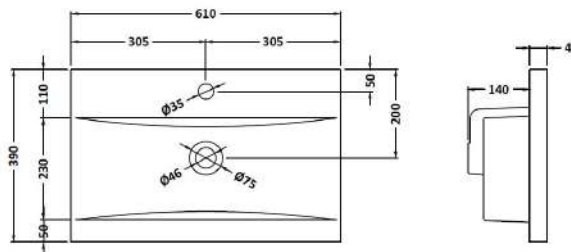

Sales Code: URB1408A

Description: 600 F/S 2-Door Unit & Basin 1

Packaging Details

Barcode: 5056678415801

Sales Code: URB1425

Description: 600 F/S 2-Door Unit

Product Dimensions

Height (mm):	810
Width (mm):	610
Depth (mm):	383
Nett Weight (kg):	26.5

Packaging Dimensions

Height (mm):	780
Width (mm):	595
Depth (mm):	383
Gross Weight (kg):	27

Packaging Data

Box Colour:	Brown Cardboard Box
Box Qty:	0
Label Size:	0 x 0
Label Colour:	White Label
Label Qty:	0

Outer Box Dimensions (If Applicable)

Height (mm):	
Width (mm):	
Depth (mm):	
Gross Weight (kg):	
Barcode:	5056678402917

Product Details

Country of Origin:	China
Fitting Instruction:	Yes
CE & UKCA:	N/A
FSC Certified Materials:	Yes
Colour:	Satin Anthracite
Construction Method:	Cam & Wood Dowel
Construction Type:	Rigid
Cabinet Finish:	MFC Painted Matt
Fascia Finish:	Mdf Painted Matt
Cabinet Thickness (mm):	18
Fascia Thickness (mm):	18
Drawer Included:	No
Drawer Type:	Not Applicable
No of Shelves:	1
Hinge Type:	95 Degree Clip-On Soft Close
Hinge Included:	Yes
Adjustable Legs:	No
Fixings Included:	Yes
Handle Style:	Not Applicable
Waste Shroud:	No
Handle Included:	No, Not Required
Handle Type:	Handleless

Sales Code: NVM013

Description: 600 Mid-Edged Basin 1 Th

Product Dimensions

Height (mm):	0
Width (mm):	0
Depth (mm):	0
Nett Weight (kg):	11

Packaging Dimensions

Height (mm):	200
Width (mm):	410
Depth (mm):	630
Gross Weight (kg):	11