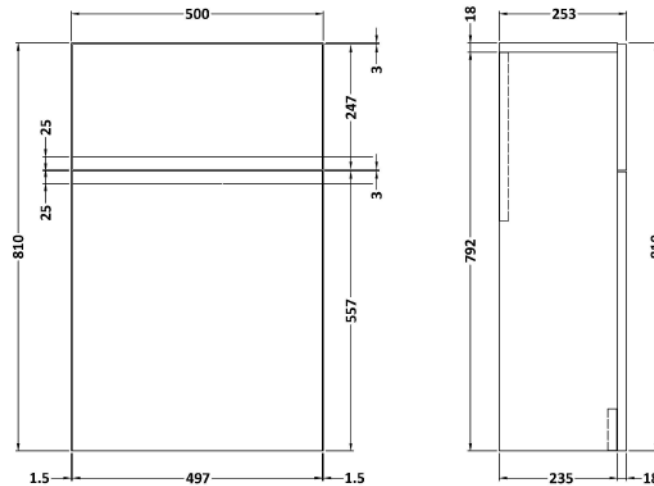

### Product Dimensions

Height (mm):	810
Width (mm):	500
Depth (mm):	253
Nett Weight (kg):	17.8

### Packaging Dimensions

Height (mm):	850
Width (mm):	520
Depth (mm):	200
Gross Weight (kg):	18.3

### Packaging Data

Box Colour:	Brown Cardboard Box
Box Qty:	0
Label Size:	0 x 0
Label Colour:	White Label
Label Qty:	0

### Outer Box Dimensions (If Applicable)

Height (mm):	
Width (mm):	
Depth (mm):	
Gross Weight (kg):	
Barcode:	5056211890546