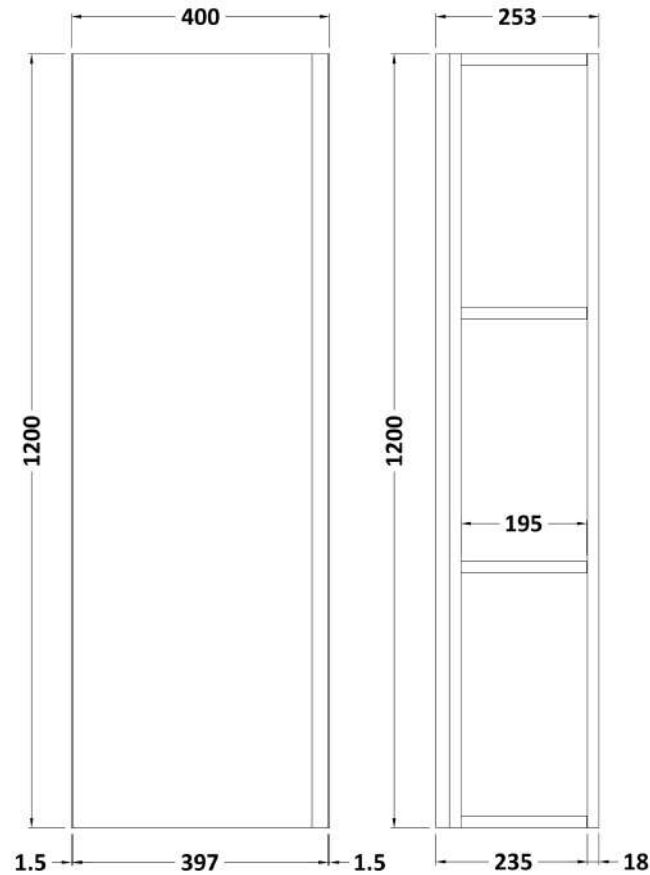

Sales Code: URB1462

Description: Tall Wall Hung Unit

Product Dimensions

Height (mm):	1200
Width (mm):	400
Depth (mm):	255
Nett Weight (kg):	27.4

Packaging Dimensions

Height (mm):	1400
Width (mm):	400
Depth (mm):	350
Gross Weight (kg):	27.9

Packaging Data

Box Colour:	Brown Cardboard Box
Box Qty:	0
Label Size:	0 x 0
Label Colour:	White Label
Label Qty:	0

Outer Box Dimensions (If Applicable)

Height (mm):	
Width (mm):	
Depth (mm):	
Gross Weight (kg):	
Barcode:	5056678402948

Product Details

Country of Origin:	China
Fitting Instruction:	Yes
CE & UKCA:	N/A
FSC Certified Materials:	Yes
Colour:	Satin Anthracite
Construction Method:	Cam & Wood Dowel
Construction Type:	Rigid
Cabinet Finish:	MFC Painted Matt
Fascia Finish:	Mdf Painted Matt
Cabinet Thickness (mm):	18
Fascia Thickness (mm):	18
Drawer Included:	No
Drawer Type:	Not Applicable
No of Shelves:	3
Hinge Type:	95 Degree Clip-On Soft Close
Hinge Included:	Yes
Adjustable Legs:	No
Fixings Included:	Yes
Handle Style:	Not Applicable
Waste Shroud:	No
Handle Included:	No, Not Required
Handle Type:	Handleless