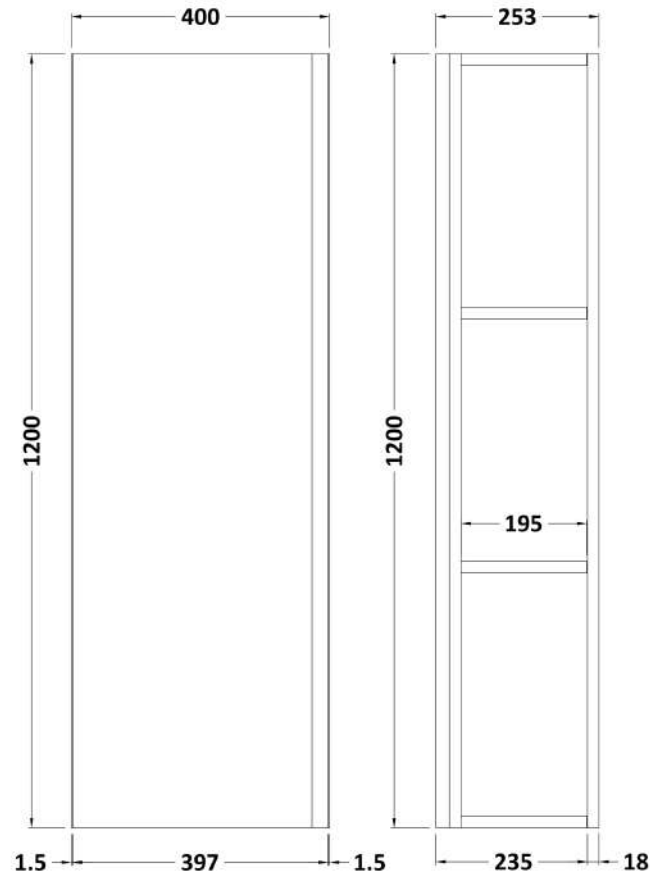

Sales Code: URB262

Description: Tall Wall Hung Unit

Product Dimensions

Height (mm):	1200
Width (mm):	400
Depth (mm):	255
Nett Weight (kg):	27.4

Packaging Dimensions

Height (mm):	1400
Width (mm):	400
Depth (mm):	350
Gross Weight (kg):	27.9

Packaging Data

Box Colour:	Brown Cardboard Box
Box Qty:	0
Label Size:	0 x 0
Label Colour:	White Label
Label Qty:	0

Outer Box Dimensions (If Applicable)

Height (mm):	
Width (mm):	
Depth (mm):	
Gross Weight (kg):	
Barcode:	5056211890584

Product Details

Country of Origin:	China
Fitting Instruction:	Yes
CE & UKCA:	N/A
FSC Certified Materials:	Yes
Colour:	Satin Grey
Construction Method:	Cam & Wood Dowel
Construction Type:	Rigid
Cabinet Finish:	MFC Painted Matt
Fascia Finish:	Mdf Painted Matt
Cabinet Thickness (mm):	18
Fascia Thickness (mm):	18
Drawer Included:	No
Drawer Type:	Not Applicable
No of Shelves:	3
Hinge Type:	95 Degree Clip-On Soft Close
Hinge Included:	Yes
Adjustable Legs:	No
Fixings Included:	Yes
Handle Style:	Not Applicable
Waste Shroud:	No
Handle Included:	No, Not Required
Handle Type:	Handleless