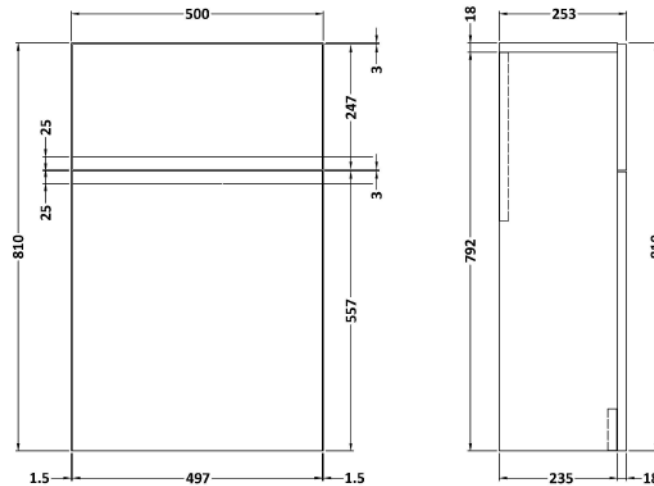

Sales Code: URB341

Description: 500 Wc Unit

Product Dimensions

Height (mm):	810
Width (mm):	500
Depth (mm):	253
Nett Weight (kg):	17.8

Packaging Dimensions

Height (mm):	850
Width (mm):	600
Depth (mm):	200
Gross Weight (kg):	18.3

Packaging Data

Box Colour:	Brown Cardboard Box
Box Qty:	0
Label Size:	0 x 0
Label Colour:	White Label
Label Qty:	0

Outer Box Dimensions (If Applicable)

Height (mm):	
Width (mm):	
Depth (mm):	
Gross Weight (kg):	
Barcode:	5056211890560

Product Details

Country of Origin:	China
Fitting Instruction:	Yes
CE & UKCA:	N/A
FSC Certified Materials:	Yes
Colour:	Satin Blue
Construction Method:	Cam & Wood Dowel
Construction Type:	Rigid
Cabinet Finish:	MFC Painted Matt
Fascia Finish:	Mdf Painted Matt
Cabinet Thickness (mm):	18
Fascia Thickness (mm):	18
Drawer Included:	No
Drawer Type:	Not Applicable
No of Shelves:	0
Hinge Type:	Not Applicable
Hinge Included:	No
Adjustable Legs:	No
Fixings Included:	Yes
Handle Style:	Not Applicable
Waste Shroud:	No
Handle Included:	No
Handle Type:	Not Applicable