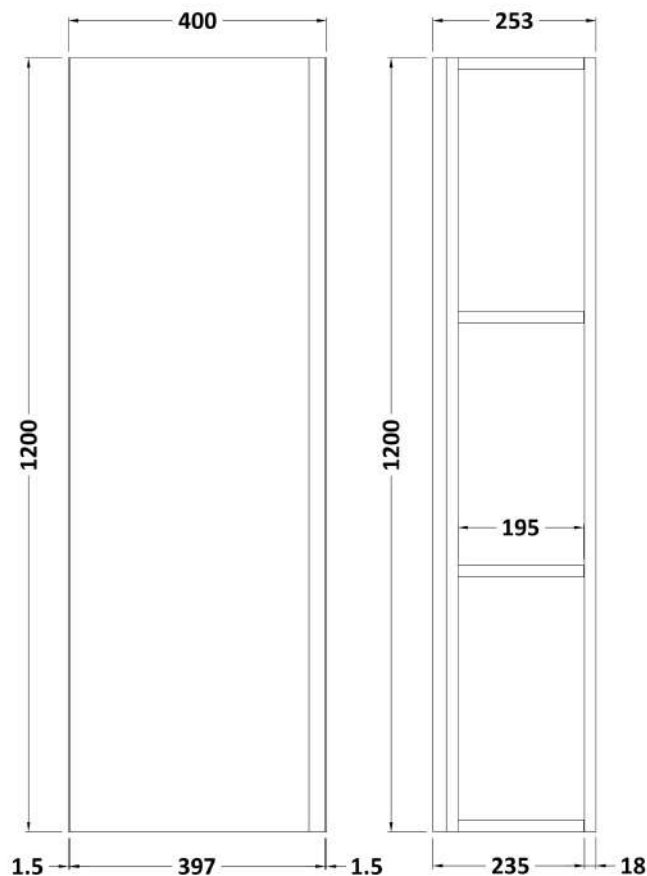

### Product Dimensions

Height (mm):	1200
Width (mm):	400
Depth (mm):	255
Nett Weight (kg):	27.4

### Packaging Dimensions

Height (mm):	1400
Width (mm):	400
Depth (mm):	350
Gross Weight (kg):	27.9

### Packaging Data

Box Colour:	Brown Cardboard Box
Box Qty:	0
Label Size:	0 x 0
Label Colour:	White Label
Label Qty:	0

### Outer Box Dimensions (If Applicable)

Height (mm):	
Width (mm):	
Depth (mm):	
Gross Weight (kg):	
Barcode:	5056211890591