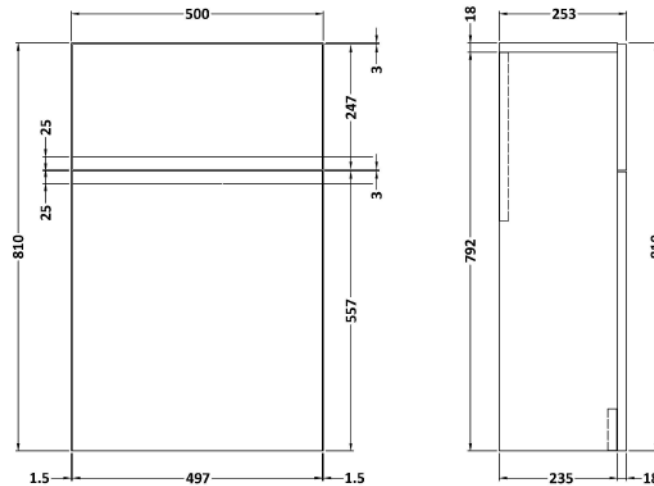

Sales Code: URB841

Description: 500 Wc Unit

Product Dimensions

Height (mm):	810
Width (mm):	500
Depth (mm):	253
Nett Weight (kg):	17.8

Packaging Dimensions

Height (mm):	850
Width (mm):	600
Depth (mm):	200
Gross Weight (kg):	18.3

Packaging Data

Box Colour:	Brown Cardboard Box
Box Qty:	0
Label Size:	0 x 0
Label Colour:	White Label
Label Qty:	0

Outer Box Dimensions (If Applicable)

Height (mm):	
Width (mm):	
Depth (mm):	
Gross Weight (kg):	
Barcode:	5056462659763

Product Details

Country of Origin:	China
Fitting Instruction:	Yes
CE & UKCA:	N/A
FSC Certified Materials:	Yes
Colour:	Satin Green
Construction Method:	Cam & Wood Dowel
Construction Type:	Rigid
Cabinet Finish:	MFC Painted Matt
Fascia Finish:	Mdf Painted Matt
Cabinet Thickness (mm):	18
Fascia Thickness (mm):	18
Drawer Included:	No
Drawer Type:	Not Applicable
No of Shelves:	0
Hinge Type:	Not Applicable
Hinge Included:	No
Adjustable Legs:	No
Fixings Included:	Yes
Handle Style:	Not Applicable
Waste Shroud:	No
Handle Included:	No
Handle Type:	Not Applicable