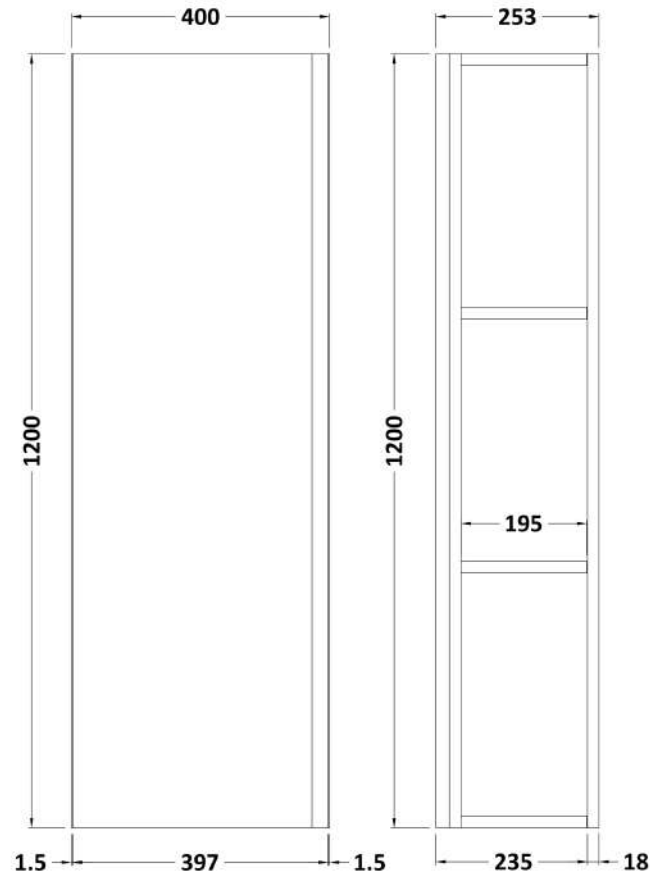

### Product Dimensions

|                   |      |
|-------------------|------|
| Height (mm):      | 1200 |
| Width (mm):       | 400  |
| Depth (mm):       | 255  |
| Nett Weight (kg): | 27.4 |

### Packaging Dimensions

|                    |      |
|--------------------|------|
| Height (mm):       | 1400 |
| Width (mm):        | 400  |
| Depth (mm):        | 350  |
| Gross Weight (kg): | 27.9 |

### Packaging Data

|               |                     |
|---------------|---------------------|
| Box Colour:   | Brown Cardboard Box |
| Box Qty:      | 0                   |
| Label Size:   | 0 x 0               |
| Label Colour: | White Label         |
| Label Qty:    | 0                   |

### Outer Box Dimensions (If Applicable)

|                    |               |
|--------------------|---------------|
| Height (mm):       |               |
| Width (mm):        |               |
| Depth (mm):        |               |
| Gross Weight (kg): |               |
| Barcode:           | 5056462659770 |