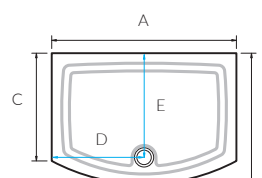

† † Bright Nickel (BN) and Polished Gold (PG) are to special order, please allow 8 weeks

Concept Shower Trays For SE Space Efficient Walk-In Enclosures

Shower Tray Sizes, Codes & Prices

| Tray Sizes | Product Code | Price inc. VAT | SR (Slip Resistant) Price inc. VAT | Dimensions (mm) | | | | |
|----------------|--------------|----------------|------------------------------------|-----------------|-----|-----|-----|-----|
| | | | | A | B | C | D | E |
| 1200mm x 700mm | DB120W | £368.44 | £393.86 | 1200 | 850 | 700 | 600 | 677 |
| 1500mm x 700mm | DB150W | £445.83 | £474.71 | 1500 | 888 | 700 | 750 | 714 |
| 1700mm x 700mm | DB170W | £526.68 | £561.33 | 1685 | 910 | 700 | 843 | 737 |