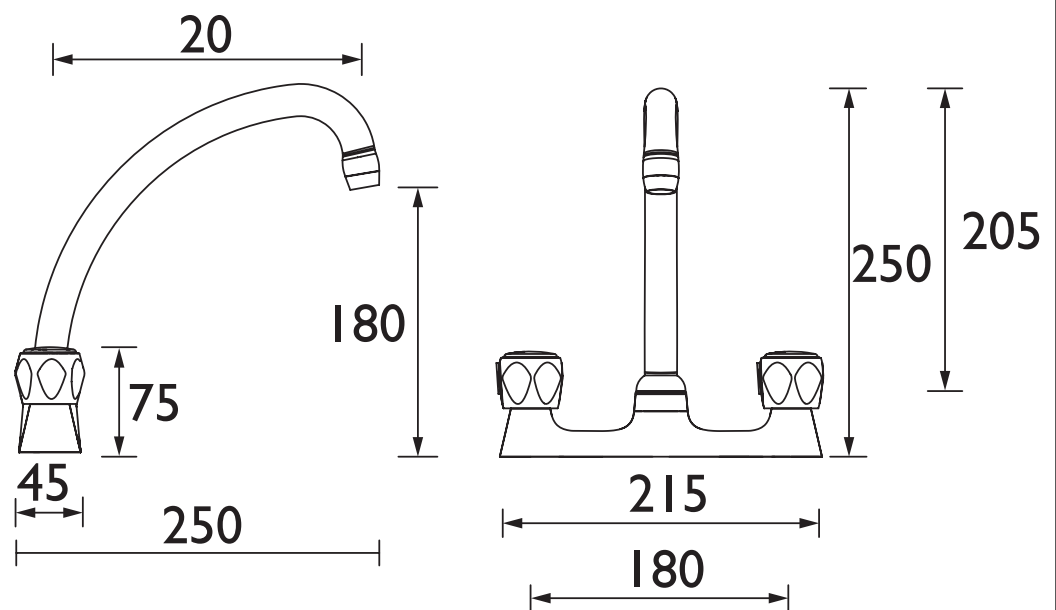

VAC BDSM C MT

CLUB Tap Range Club Budget Deck Sink Mixer Chrome with Metal Heads

Features:

- Dual flow prevents hot water entering the mains supply
- Metal handles

Product Certifications:

WRAS Cert. Number: 2009902
WRAS Expiry Date: 30/09/2025

For more products, visit our website:
<http://www.bristan.com>

Specification

Product Type:	Kitchen Taps
Main Construction Material:	Brass
Mount Type:	Deck Mounted
Handle Type:	Club Metal Handles
Connection Inlet:	1/2" BSP
Connection Outlet:	Open
Number of Tap Holes:	2
Flow Control Valve Type:	Standard 1/2" Valve
Plumbing System:	Suitable for all plumbing systems
Minimum Dynamic Pressure: (Bar)	0.2 Bar
Maximum Dynamic Pressure: (Bar)	5.0 Bar
Maximum Static Pressure: (Bar)	10
Maximum Hot Water Temperature: (C°)	60
Flow Type:	Dual Flow
Isolation Included:	No
Check Valve Supplied:	No

Dimensions (measurements in mm)

Flow Rates (l/min)

System Pressure (bar)	0.2	0.5	1	2	3	5
VAC BDSM C MT	14.8	23.4	33	46.9	57.4	74.1

TECHNICAL DATA SHEET

BRISTAN

D8