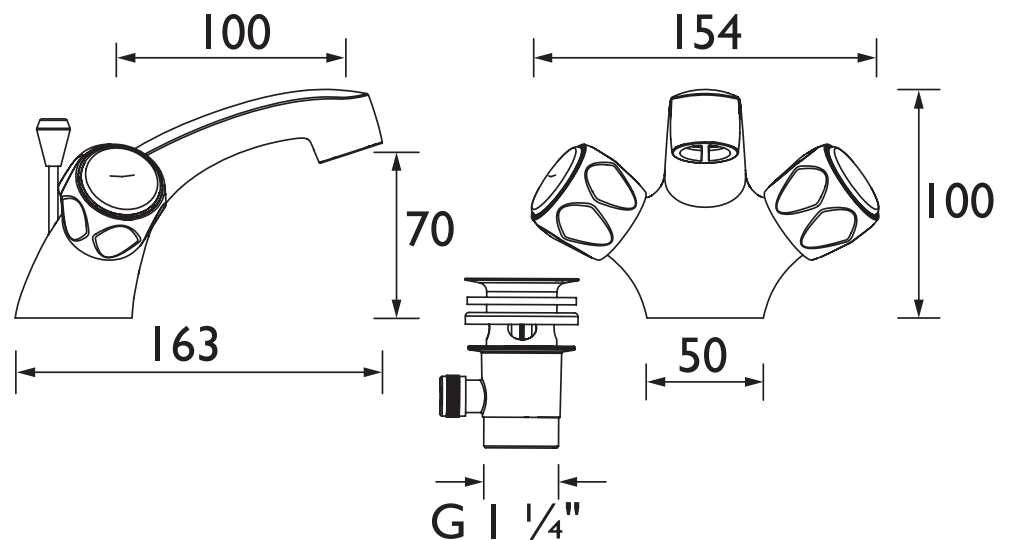

### Specification

<b>Product Type:</b>	Bathroom Taps
<b>Main Construction Material:</b>	Brass
<b>Mount Type:</b>	Deck Mounted
<b>Handle Type:</b>	Metal Club Handle
<b>Connection Inlet:</b>	M10 x 400mm Flexible Connection Pipes
<b>Connection Outlet:</b>	Open
<b>Number of Tap Holes:</b>	1
<b>Valve/Cartridge Type:</b>	1/2" Standard Valve
<b>Plumbing System Requirements:</b>	Suitable for all plumbing systems
<b>Minimum Dynamic Pressure:</b>	0.2 bar
<b>Maximum Dynamic Pressure:</b>	5.0 bar
<b>Maximum Hot Water Temperature: °C</b>	65
<b>Maximum Static Pressure: (bar)</b>	10
<b>Flow Type:</b>	Dual Flow
<b>Isolation Included:</b>	No

### Dimensions (measurements in mm)