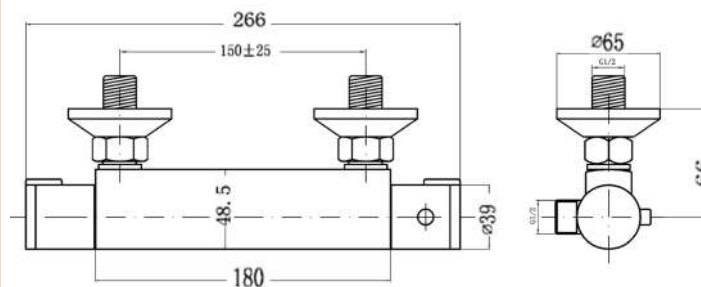

Sales Code: VBS001

Description: Thermo Bar Valve Bottom Outlet ABS

Product Dimensions

Length (mm):	
Width (mm):	266
Height (mm):	65
Depth (mm):	66
Nett Weight (kg):	0.73

Packaging Dimensions

Length (mm):	275
Width (mm):	75
Height (mm):	75
Gross Weight (kg):	0.73

Packaging Data

Box Colour:	White Cardboard Box
Box Qty:	0
Label Size:	0 x 0
Label Colour:	White Label
Label Qty:	0

Outer Box Dimensions (If Applicable)

Length (mm):	
Width (mm):	405
Height (mm):	295
Depth (mm):	175
Gross Weight (kg):	7
Barcode:	5055369020058

Product Details

Country of Origin:	China
Fitting Instruction:	Yes
Product Material:	Brass/ABS
Mount Type:	Surface
Outlet Elbow Supplied:	No
Easy Clean:	Not Applicable
Head Included:	No
Handset Included:	No
Body Jets Included:	No
No of Body Jets:	Not Applicable
Operating Pressure (bar):	0.5
Valve/Cartridge Type:	1/4 Turn Ceramic Disc
Flow Rates (L/min):	0.1 bar: 1.5 0.5 bar: 5 1 bar: 8 2 bar: 11 3 bar: 14
TMV2 Approved:	No Approval No: N/A
TMV3 Approved:	No Approval No: N/A
WRAS Approved:	No Approval No: N/A
Head Function:	Not Applicable
Handset Function:	Not Applicable
Body Jet Info:	Not Applicable
Pipe Size:	15 mm (1/2" Bsp)
Pipe Centres:	150 mm
Colour/Finish:	Chrome
Hose Included:	No
No. of Outlets:	1