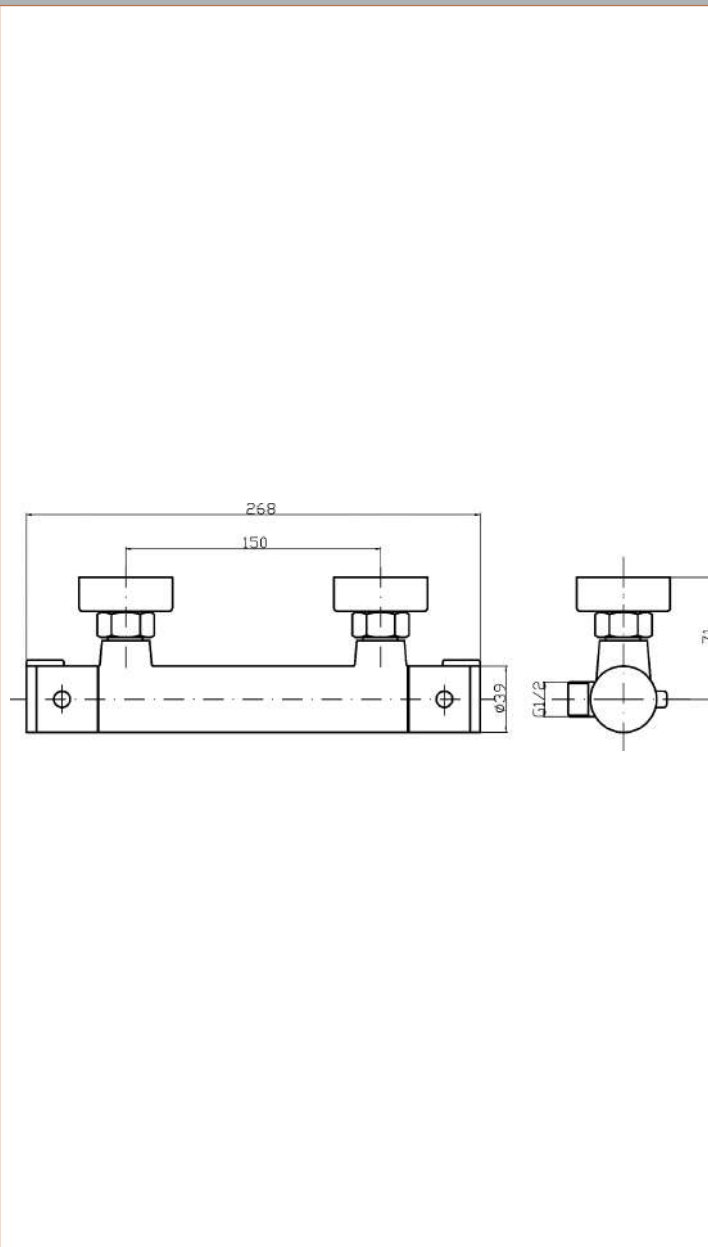

Sales Code: VBS009

Description: Minimalist Bar Valve Bottom Outlet

Product Dimensions

Length (mm):	
Width (mm):	268
Height (mm):	39
Depth (mm):	71
Nett Weight (kg):	1.49

Packaging Dimensions

Length (mm):	80
Width (mm):	280
Height (mm):	80
Gross Weight (kg):	1.49

Packaging Data

Box Colour:	White Cardboard Box
Box Qty:	0
Label Size:	0 x 0
Label Colour:	White Label
Label Qty:	0

Outer Box Dimensions (If Applicable)

Length (mm):	
Width (mm):	415
Height (mm):	305
Depth (mm):	175
Gross Weight (kg):	15
Barcode:	5055369021000

Product Details

Country of Origin:	China
Fitting Instruction:	Yes
Product Material:	Brass/ABS
Mount Type:	Wall
Outlet Elbow Supplied:	No
Easy Clean:	Not Applicable
Head Included:	No
Handset Included:	No
Body Jets Included:	No
No of Body Jets:	Not Applicable
Operating Pressure (bar):	0.2
Valve/Cartridge Type:	1/4 Turn Ceramic Disc
Flow Rates (L/min):	0.1 bar: 4 0.5 bar: 10 1 bar: 17 2 bar: 21 3 bar: 26
TMV2 Approved:	No Approval No: N/A
TMV3 Approved:	No Approval No: N/A
WRAS Approved:	No Approval No: N/A
Head Function:	Not Applicable
Handset Function:	Not Applicable
Body Jet Info:	Not Applicable
Pipe Size:	15 mm (1/2" Bsp)
Pipe Centres:	150 mm
Colour/Finish:	Chrome
Hose Included:	No
No. of Outlets:	1