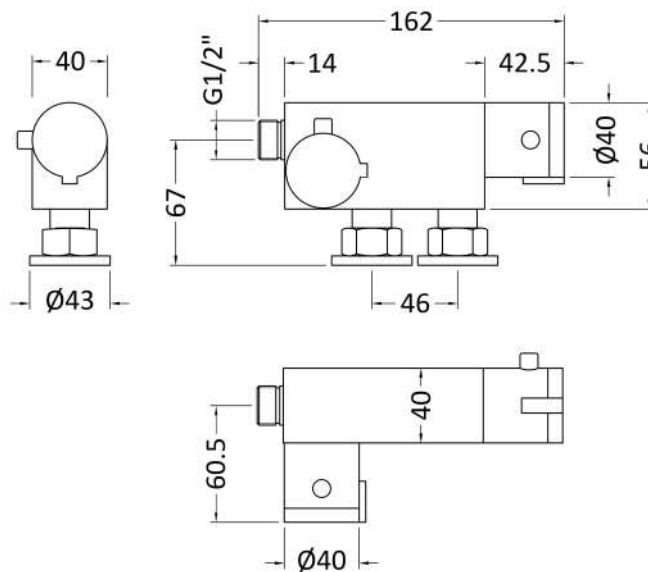

Sales Code: VBS023

Description: Vertical Thermo Bar Valve

Product Dimensions

Length (mm):	
Width (mm):	90
Height (mm):	45
Depth (mm):	185
Nett Weight (kg):	1.35

Packaging Dimensions

Length (mm):	80
Width (mm):	90
Height (mm):	
Gross Weight (kg):	1.35

Packaging Data

Box Colour:	White Cardboard Box
Box Qty:	1
Label Size:	100 x 50
Label Colour:	White Label
Label Qty:	2

Outer Box Dimensions (If Applicable)

Length (mm):	
Width (mm):	
Height (mm):	
Depth (mm):	
Gross Weight (kg):	13
Barcode:	5055275830659

Product Details

Country of Origin:	China
Fitting Instruction:	Yes
Product Material:	Brass/ABS
Mount Type:	Wall, Surface
Outlet Elbow Supplied:	No
Easy Clean:	Not Applicable
Head Included:	No
Handset Included:	No
Body Jets Included:	No
No of Body Jets:	Not Applicable
Operating Pressure (bar):	0.2
Valve/Cartridge Type:	1/4 Turn Ceramic Disc
Flow Rates (L/min):	0.1 bar: 2.6 0.5 bar: 7.5 1 bar: 11.1 2 bar: 16.2 3 bar: 20.2
TMV2 Approved:	No Approval No: N/A
TMV3 Approved:	No Approval No: N/A
WRAS Approved:	No Approval No: N/A
Head Function:	Not Applicable
Handset Function:	Not Applicable
Body Jet Info:	Not Applicable
Pipe Size:	15 mm (1/2" Bsp)
Pipe Centres:	N/A
Colour/Finish:	Chrome
Hose Included:	No
No. of Outlets:	1