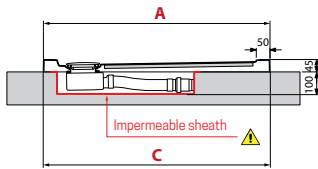

X Embedded in the floor area for unloading H100