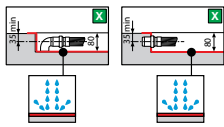

X Embedded in the floor area for unloading H100