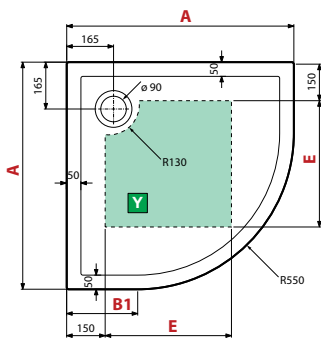

X Embedded in the floor area for unloading H100

Y The area available for unloading above the floor

● IN STOCK UK

(Other products)
Please check availability

Construction of the code: **Code** + **Colour** = Final product code

VICTORY

RIM 4,5 CM

Dimensions				Code	Select the finishing / price					
					30	79	11	27	29	28
		A ± 2 mm	B1	C ± 3 mm	White	Soft White	Beige	Corda	Grey	Matt Black
80 x 80	794	244	796	VINR804-						
90 x 90	894	344	896	VINR904-						
100 x 100	994	444	996	VINR1004-						

Waste cover matching tray's colour **KR90CPILOLP-**