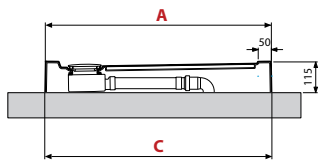

## QUADRANT SHOWER TRAY

**NEWS**  
flat bottom design

8 cm

**OPTIONAL**

Waste column ø 90 not included

| Code                  | Price |
|-----------------------|-------|
| <b>PIL90PCAB-CR40</b> |       |

For water tight installation, use our drain **PIL90PCAB-CR40**, or waste columns with double lip seal.

Matt Black (28)

**OPTIONAL**

Waste cover matching tray's colour

**X** Embedded in the floor area for unloading H100

**Y** The area available for unloading above the floor

**● IN STOCK UK**

(Other products)  
Please check availability

# VICTORY

RIM 4,5 CM

| Dimensions |     |                 |           | Code             | Select the finishing / price |            |       |       |      |            |
|------------|-----|-----------------|-----------|------------------|------------------------------|------------|-------|-------|------|------------|
|            |     |                 |           |                  | 30                           | 79         | 11    | 27    | 29   | 28         |
|            |     | <b>A ± 2 mm</b> | <b>B1</b> | <b>C ± 3 mm</b>  | White                        | Soft White | Beige | Corda | Grey | Matt Black |
| 80 x 80    | 794 | 244             | 796       | <b>VINR804-</b>  |                              |            |       |       |      |            |
| 90 x 90    | 894 | 344             | 896       | <b>VINR904-</b>  |                              |            |       |       |      |            |
| 100 x 100  | 994 | 444             | 996       | <b>VINR1004-</b> |                              |            |       |       |      |            |