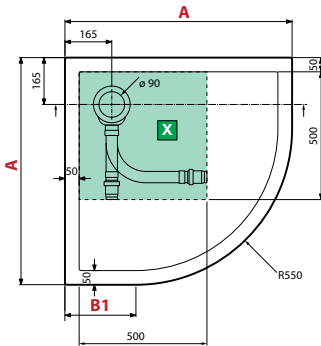

X Embedded in the floor area for unloading H100

Y The area available for unloading above the floor

● IN STOCK UK

(Other products)
Please check availability

Construction of the code: **Code** + **Colour** = Final product code

VICTORY

RIM 4,5 CM

Dimensions				Code	Select the finishing / price					
					30	79	11	27	29	28
		A ± 2 mm	B1	C ± 3 mm	White	Soft White	Beige	Corda	Grey	Matt Black
80 x 80	794	244	796	VINR804-						
90 x 90	894	344	896	VINR904-						
100 x 100	994	444	996	VINR1004-						

Waste cover matching tray's colour **KR90CPILOLP-**

* Reinforcing steel profile

VICTORY

RIM 11,5 CM

Dimensions					Code	Select the finishing / price					
						30	79	11	27	29	28
		A ± 2 mm	B1	E	C ± 4 mm	White	Soft White	Beige	Corda	Grey	Matt Black
80 x 80	794	244	400	798	VINR8011-						
90 x 90	894	344	500	898	VINR9011-						
100 x 100	994	444	600	998	VINR10011-						

Waste cover matching tray's colour **KR90CPILOLP-**

OPTIONAL
Shower tray,
4 feet support kit
R05P10019KPH