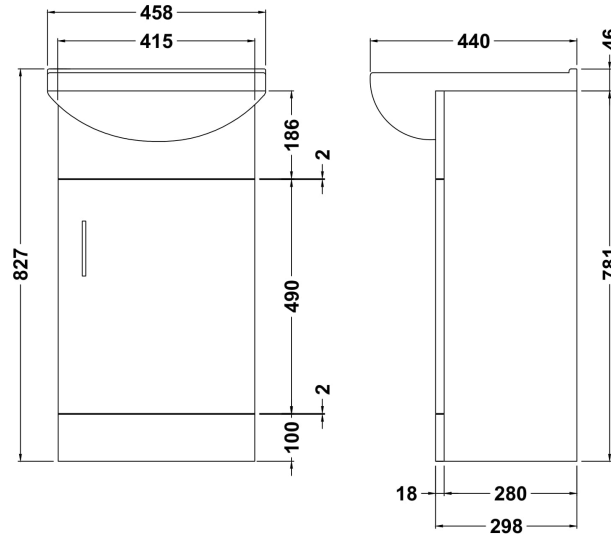

Sales Code: VTM450

Description: Mayford 450mm Basin & Cabinet

Packaging Details

Barcode: 5055369071043

Sales Code: NBC101

Description: 450 Deluxe Basin 1Th (300 Deep)

Product Dimensions

Height (mm):	177
Width (mm):	458
Depth (mm):	440
Nett Weight (kg):	11.5

Packaging Dimensions

Height (mm):	460
Width (mm):	190
Depth (mm):	475
Gross Weight (kg):	11.5

Packaging Data

Box Colour:	Brown Cardboard Box - Printed
Box Qty:	1
Label Size:	100 x 50
Label Colour:	Not Applicable
Label Qty:	0

Outer Box Dimensions (If Applicable)

Height (mm):	
Width (mm):	
Depth (mm):	
Gross Weight (kg):	
Barcode:	5055369054176

Product Details

Country of Origin:	China
Fitting Instruction:	No
Certification:	CE: No WRAS: N/A WRAS No: N/A
Product Material:	Vitreous China
Fixing Supplied:	No

Sales Code: PRC101

Description: 450 Pr Std Basin Unit

Product Dimensions

Height (mm):	781
Width (mm):	415
Depth (mm):	298
Nett Weight (kg):	14.02

Packaging Dimensions

Height (mm):	325
Width (mm):	440
Depth (mm):	815
Gross Weight (kg):	14.02