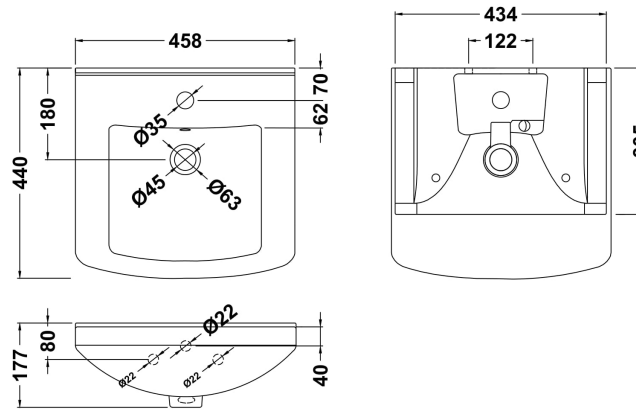

Sales Code: VTM450

Description: Mayford 450mm Basin & Cabinet

Packaging Details

Barcode: 5055369071043

Sales Code: NBC101

Description: 450 Deluxe Basin 1Th (300 Deep)

Product Dimensions

Height (mm):	177
Width (mm):	458
Depth (mm):	440
Nett Weight (kg):	11.5

Packaging Dimensions

Height (mm):	460
Width (mm):	190
Depth (mm):	475
Gross Weight (kg):	11.5

Packaging Data

Box Colour:	Brown Cardboard Box - Printed
Box Qty:	1
Label Size:	100 x 50
Label Colour:	Not Applicable
Label Qty:	0

Outer Box Dimensions (If Applicable)

Height (mm):	
Width (mm):	
Depth (mm):	
Gross Weight (kg):	
Barcode:	5055369054176

Product Details

Country of Origin:	China
Fitting Instruction:	No
Certification:	CE: No WRAS: N/A WRAS No: N/A
Product Material:	Vitreous China
Fixing Supplied:	No

Sales Code: PRC101

Description: 450 Pr Std Basin Unit

Product Dimensions

Height (mm):	781
Width (mm):	415
Depth (mm):	298
Nett Weight (kg):	14.02

Packaging Dimensions

Height (mm):	325
Width (mm):	440
Depth (mm):	815
Gross Weight (kg):	14.02