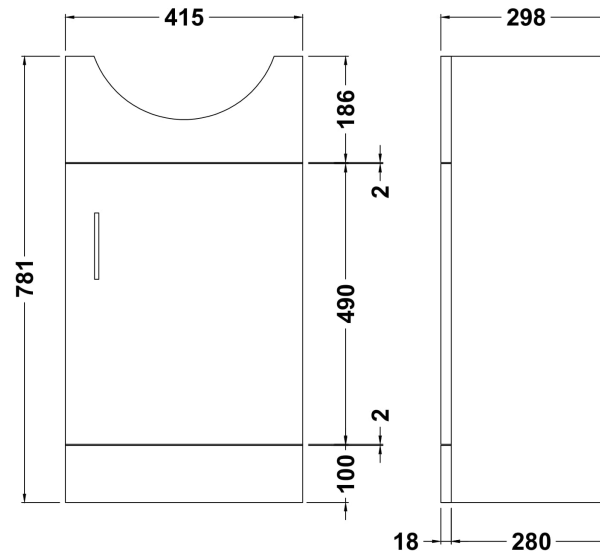

Packaging Dimensions

Height (mm):	460
Width (mm):	190
Depth (mm):	475
Gross Weight (kg):	11.5

Packaging Data

Box Colour:	Brown Cardboard Box - Printed
Box Qty:	1
Label Size:	100 x 50
Label Colour:	Not Applicable
Label Qty:	0

Outer Box Dimensions (If Applicable)

Height (mm):	
Width (mm):	
Depth (mm):	
Gross Weight (kg):	
Barcode:	5055369054176

Product Details

Country of Origin:	China
Fitting Instruction:	No
Certification:	CE: No WRAS: N/A WRAS No: N/A
Product Material:	Vitreous China
Fixing Supplied:	No

Sales Code: PRC101

Description: 450 Pr Std Basin Unit

Product Dimensions

Height (mm):	781
Width (mm):	415
Depth (mm):	298
Nett Weight (kg):	14.02

Packaging Dimensions

Height (mm):	325
Width (mm):	440
Depth (mm):	815
Gross Weight (kg):	14.02

Packaging Data

Box Colour:	Brown Cardboard Box - Printed
Box Qty:	1
Label Size:	100 x 50
Label Colour:	Not Applicable
Label Qty:	0

Outer Box Dimensions (If Applicable)

Height (mm):	
Width (mm):	
Depth (mm):	
Gross Weight (kg):	
Barcode:	5055369058310