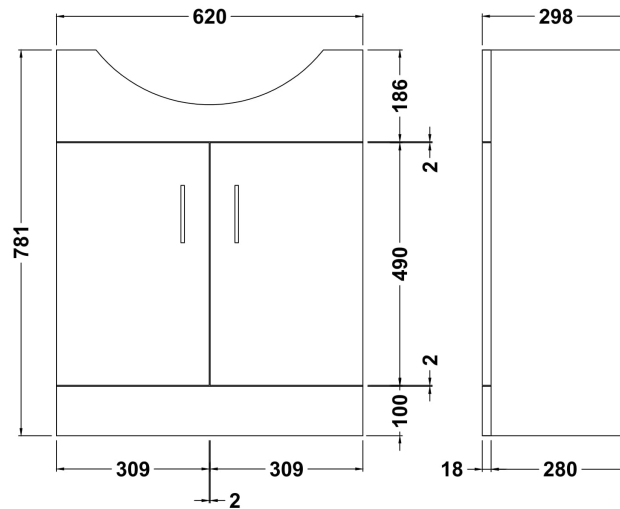

Sales Code: VTM650

Description: Mayford 650mm Basin & Cabinet

Packaging Details

Barcode: 5055369071067

Sales Code: NBC103

Description: 650 Deluxe Basin 1Th (300 Deep)

Product Dimensions

Height (mm):	180
Width (mm):	650
Depth (mm):	450
Nett Weight (kg):	17.5

Packaging Dimensions

Height (mm):	490
Width (mm):	190
Depth (mm):	690
Gross Weight (kg):	17.5

Packaging Data

Box Colour:	Brown Cardboard Box - Printed
Box Qty:	1
Label Size:	100 x 50
Label Colour:	Not Applicable
Label Qty:	0

Outer Box Dimensions (If Applicable)

Height (mm):	
Width (mm):	
Depth (mm):	
Gross Weight (kg):	
Barcode:	5055369054190

Product Details

Country of Origin:	China
Fitting Instruction:	No
Certification:	CE: No WRAS: N/A WRAS No: N/A
Product Material:	Vitreous China
Fixing Supplied:	No

Sales Code: PRC103

Description: 650 Pr Std Basin Unit

Product Dimensions

Height (mm):	781
Width (mm):	620
Depth (mm):	298
Nett Weight (kg):	19.5

Packaging Dimensions

Height (mm):	325
Width (mm):	645
Depth (mm):	815
Gross Weight (kg):	19.5