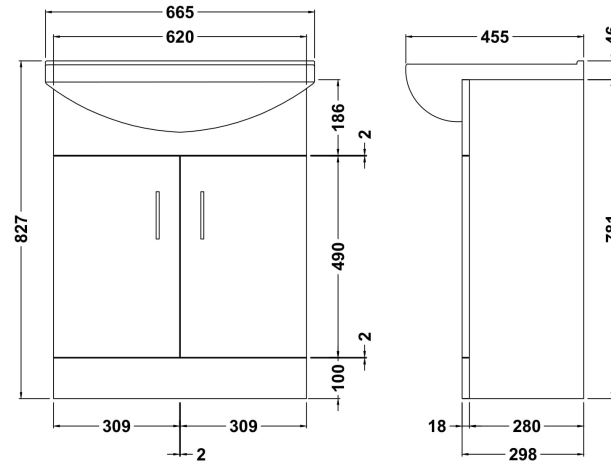

Sales Code: VTM650

Description: Mayford 650mm Basin & Cabinet

Packaging Details

Barcode: 5055369071067

Sales Code: NBC103

Description: 650 Deluxe Basin 1Th (300 Deep)

Product Dimensions

Height (mm):	180
Width (mm):	650
Depth (mm):	450
Nett Weight (kg):	17.5

Packaging Dimensions

Height (mm):	490
Width (mm):	190
Depth (mm):	690
Gross Weight (kg):	17.5

Packaging Data

Box Colour:	Brown Cardboard Box - Printed
Box Qty:	1
Label Size:	100 x 50
Label Colour:	Not Applicable
Label Qty:	0

Outer Box Dimensions (If Applicable)

Height (mm):	
Width (mm):	
Depth (mm):	
Gross Weight (kg):	
Barcode:	5055369054190

Product Details

Country of Origin:	China
Fitting Instruction:	No
Certification:	CE: No WRAS: N/A WRAS No: N/A
Product Material:	Vitreous China
Fixing Supplied:	No

Sales Code: PRC103

Description: 650 Pr Std Basin Unit

Product Dimensions

Height (mm):	781
Width (mm):	620
Depth (mm):	298
Nett Weight (kg):	19.5

Packaging Dimensions

Height (mm):	325
Width (mm):	645
Depth (mm):	815
Gross Weight (kg):	19.5