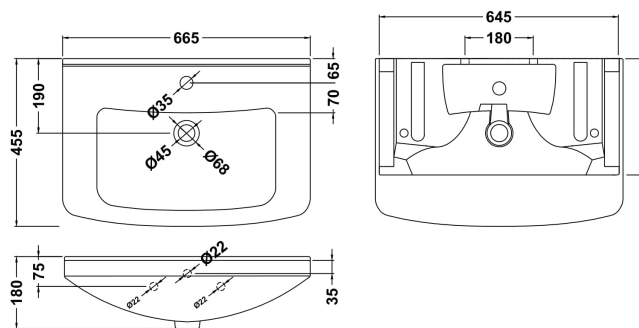

Sales Code: VTM650

Description: Mayford 650mm Basin & Cabinet

Packaging Details

Barcode: 5055369071067

Sales Code: NBC103

Description: 650 Deluxe Basin 1Th (300 Deep)

Product Dimensions

Height (mm):	180
Width (mm):	650
Depth (mm):	450
Nett Weight (kg):	17.5

Packaging Dimensions

Height (mm):	490
Width (mm):	190
Depth (mm):	690
Gross Weight (kg):	17.5

Packaging Data

Box Colour:	Brown Cardboard Box - Printed
Box Qty:	1
Label Size:	100 x 50
Label Colour:	Not Applicable
Label Qty:	0

Outer Box Dimensions (If Applicable)

Height (mm):	
Width (mm):	
Depth (mm):	
Gross Weight (kg):	
Barcode:	5055369054190

Product Details

Country of Origin:	China
Fitting Instruction:	No
Certification:	CE: No WRAS: N/A WRAS No: N/A
Product Material:	Vitreous China
Fixing Supplied:	No

Sales Code: PRC103

Description: 650 Pr Std Basin Unit

Product Dimensions

Height (mm):	781
Width (mm):	620
Depth (mm):	298
Nett Weight (kg):	19.5

Packaging Dimensions

Height (mm):	325
Width (mm):	645
Depth (mm):	815
Gross Weight (kg):	19.5