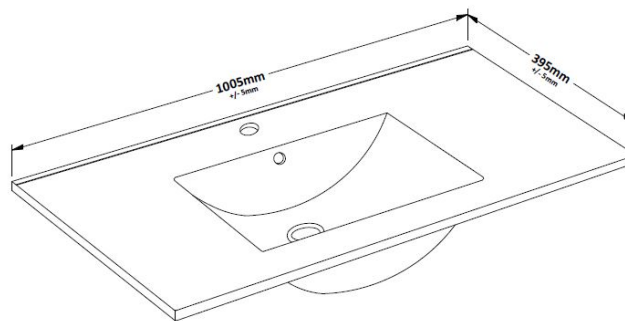

Packaging Dimensions

Height (mm):	410
Width (mm):	1020
Depth (mm):	835
Gross Weight (kg):	43

Packaging Data

Box Colour:	Brown Cardboard Box - Printed
Box Qty:	1
Label Size:	100 x 50
Label Colour:	Not Applicable
Label Qty:	0

Outer Box Dimensions (If Applicable)

Height (mm):	
Width (mm):	
Depth (mm):	
Gross Weight (kg):	
Barcode:	5055146194798

Product Details

Country of Origin:	China
Fitting Instruction:	No
CE Certification:	N/A
FSC Certified Materials:	Yes
Colour:	Gloss White
Construction Method:	Cam & Wood Dowel
Construction Type:	Rigid
Cabinet Finish:	MFC Painted Gloss
Fascia Finish:	MFC Painted Gloss
Cabinet Thickness (mm):	16
Fascia Thickness (mm):	18
Drawer Included:	Yes
Drawer Type:	16mm MFC Soft Close
No of Shelves:	3
Hinge Type:	95 Degree Clip-On Soft Close
Hinge Included:	Yes
Adjustable Legs:	No
Fixings Included:	No
Handle Style:	Modern
Waste Shroud:	No
Handle Included:	Yes
Handle Type:	D-Shape

Sales Code: NVM007

Description: Minimalist Basin 1000mm

Product Dimensions

Height (mm):	190
Width (mm):	1000
Depth (mm):	390
Nett Weight (kg):	17.9

Packaging Dimensions

Height (mm):	400
Width (mm):	1020
Depth (mm):	200
Gross Weight (kg):	17.9

Packaging Data

Box Colour:	Brown Cardboard Box - Printed
Box Qty:	1
Label Size:	100 x 50
Label Colour:	White Label
Label Qty:	2

Outer Box Dimensions (If Applicable)

Height (mm):	
Width (mm):	
Depth (mm):	
Gross Weight (kg):	
Barcode:	5055146194682