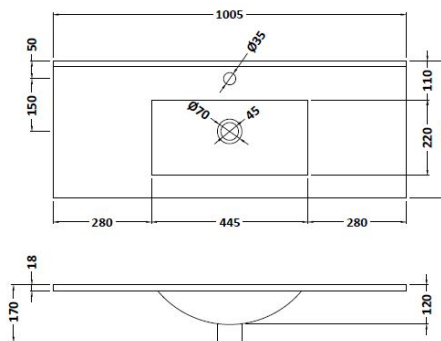

Packaging Dimensions

Height (mm):	410
Width (mm):	1020
Depth (mm):	835
Gross Weight (kg):	43

Packaging Data

Box Colour:	Brown Cardboard Box - Printed
Box Qty:	1
Label Size:	100 x 50
Label Colour:	Not Applicable
Label Qty:	0

Outer Box Dimensions (If Applicable)

Height (mm):	
Width (mm):	
Depth (mm):	
Gross Weight (kg):	
Barcode:	5055146194798

Product Details

Country of Origin:	China
Fitting Instruction:	No
CE Certification:	N/A
FSC Certified Materials:	Yes
Colour:	Gloss White
Construction Method:	Cam & Wood Dowel
Construction Type:	Rigid
Cabinet Finish:	MFC Painted Gloss
Fascia Finish:	MFC Painted Gloss
Cabinet Thickness (mm):	16
Fascia Thickness (mm):	18
Drawer Included:	Yes
Drawer Type:	16mm MFC Soft Close
No of Shelves:	3
Hinge Type:	95 Degree Clip-On Soft Close
Hinge Included:	Yes
Adjustable Legs:	No
Fixings Included:	No
Handle Style:	Modern
Waste Shroud:	No
Handle Included:	Yes
Handle Type:	D-Shape

Sales Code: NVM007

Description: Minimalist Basin 1000mm

Product Dimensions

Height (mm):	190
Width (mm):	1000
Depth (mm):	390
Nett Weight (kg):	17.9

Packaging Dimensions

Height (mm):	400
Width (mm):	1020
Depth (mm):	200
Gross Weight (kg):	17.9

Packaging Data

Box Colour:	Brown Cardboard Box - Printed
Box Qty:	1
Label Size:	100 x 50
Label Colour:	White Label
Label Qty:	2

Outer Box Dimensions (If Applicable)

Height (mm):	
Width (mm):	
Depth (mm):	
Gross Weight (kg):	
Barcode:	5055146194682