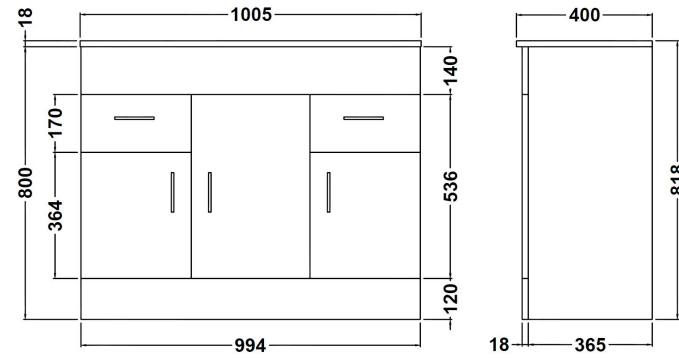

Sales Code: VTMW1000

Description: White Minimalist 1000mm Basin Unit

Packaging Details

Barcode: 5055146195023

Sales Code: NVM107

Description: 1000X400mm Turin Cabinet

Product Dimensions

Height (mm):	800
Width (mm):	1000
Depth (mm):	385
Nett Weight (kg):	43

Packaging Dimensions

Height (mm):	410
Width (mm):	1020
Depth (mm):	835
Gross Weight (kg):	43

Packaging Data

Box Colour:	Brown Cardboard Box - Printed
Box Qty:	1
Label Size:	100 x 50
Label Colour:	Not Applicable
Label Qty:	0

Outer Box Dimensions (If Applicable)

Height (mm):	
Width (mm):	
Depth (mm):	
Gross Weight (kg):	
Barcode:	5055146194798

Product Details

Country of Origin:	China
Fitting Instruction:	No
CE Certification:	N/A
FSC Certified Materials:	Yes
Colour:	Gloss White
Construction Method:	Cam & Wood Dowel
Construction Type:	Rigid
Cabinet Finish:	MFC Painted Gloss
Fascia Finish:	MFC Painted Gloss
Cabinet Thickness (mm):	16
Fascia Thickness (mm):	18
Drawer Included:	Yes
Drawer Type:	16mm MFC Soft Close
No of Shelves:	3
Hinge Type:	95 Degree Clip-On Soft Close
Hinge Included:	Yes
Adjustable Legs:	No
Fixings Included:	No
Handle Style:	Modern
Waste Shroud:	No
Handle Included:	Yes
Handle Type:	D-Shape

Sales Code: NVM007

Description: Minimalist Basin 1000mm

Product Dimensions

Height (mm):	190
Width (mm):	1000
Depth (mm):	390
Nett Weight (kg):	17.9

Packaging Dimensions

Height (mm):	400
Width (mm):	1020
Depth (mm):	200
Gross Weight (kg):	17.9