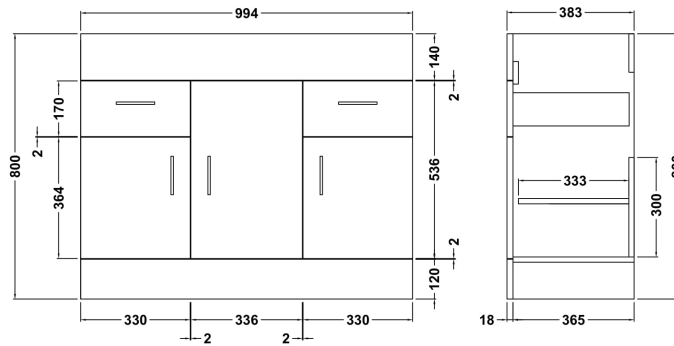

Sales Code: VTMW1000

Description: White Minimalist 1000mm Basin Unit

Packaging Details

Barcode: 5055146195023

Sales Code: NVM107

Description: 1000X400mm Turin Cabinet

Product Dimensions

Height (mm):	800
Width (mm):	1000
Depth (mm):	385
Nett Weight (kg):	43

Packaging Dimensions

Height (mm):	410
Width (mm):	1020
Depth (mm):	835
Gross Weight (kg):	43

Packaging Data

Box Colour:	Brown Cardboard Box - Printed
Box Qty:	1
Label Size:	100 x 50
Label Colour:	Not Applicable
Label Qty:	0

Outer Box Dimensions (If Applicable)

Height (mm):	
Width (mm):	
Depth (mm):	
Gross Weight (kg):	
Barcode:	5055146194798

Product Details

Country of Origin:	China
Fitting Instruction:	No
CE Certification:	N/A
FSC Certified Materials:	Yes
Colour:	Gloss White
Construction Method:	Cam & Wood Dowel
Construction Type:	Rigid
Cabinet Finish:	MFC Painted Gloss
Fascia Finish:	MFC Painted Gloss
Cabinet Thickness (mm):	16
Fascia Thickness (mm):	18
Drawer Included:	Yes
Drawer Type:	16mm MFC Soft Close
No of Shelves:	3
Hinge Type:	95 Degree Clip-On Soft Close
Hinge Included:	Yes
Adjustable Legs:	No
Fixings Included:	No
Handle Style:	Modern
Waste Shroud:	No
Handle Included:	Yes
Handle Type:	D-Shape

Sales Code: NVM007

Description: Minimalist Basin 1000mm

Product Dimensions

Height (mm):	190
Width (mm):	1000
Depth (mm):	390
Nett Weight (kg):	17.9

Packaging Dimensions

Height (mm):	400
Width (mm):	1020
Depth (mm):	200
Gross Weight (kg):	17.9