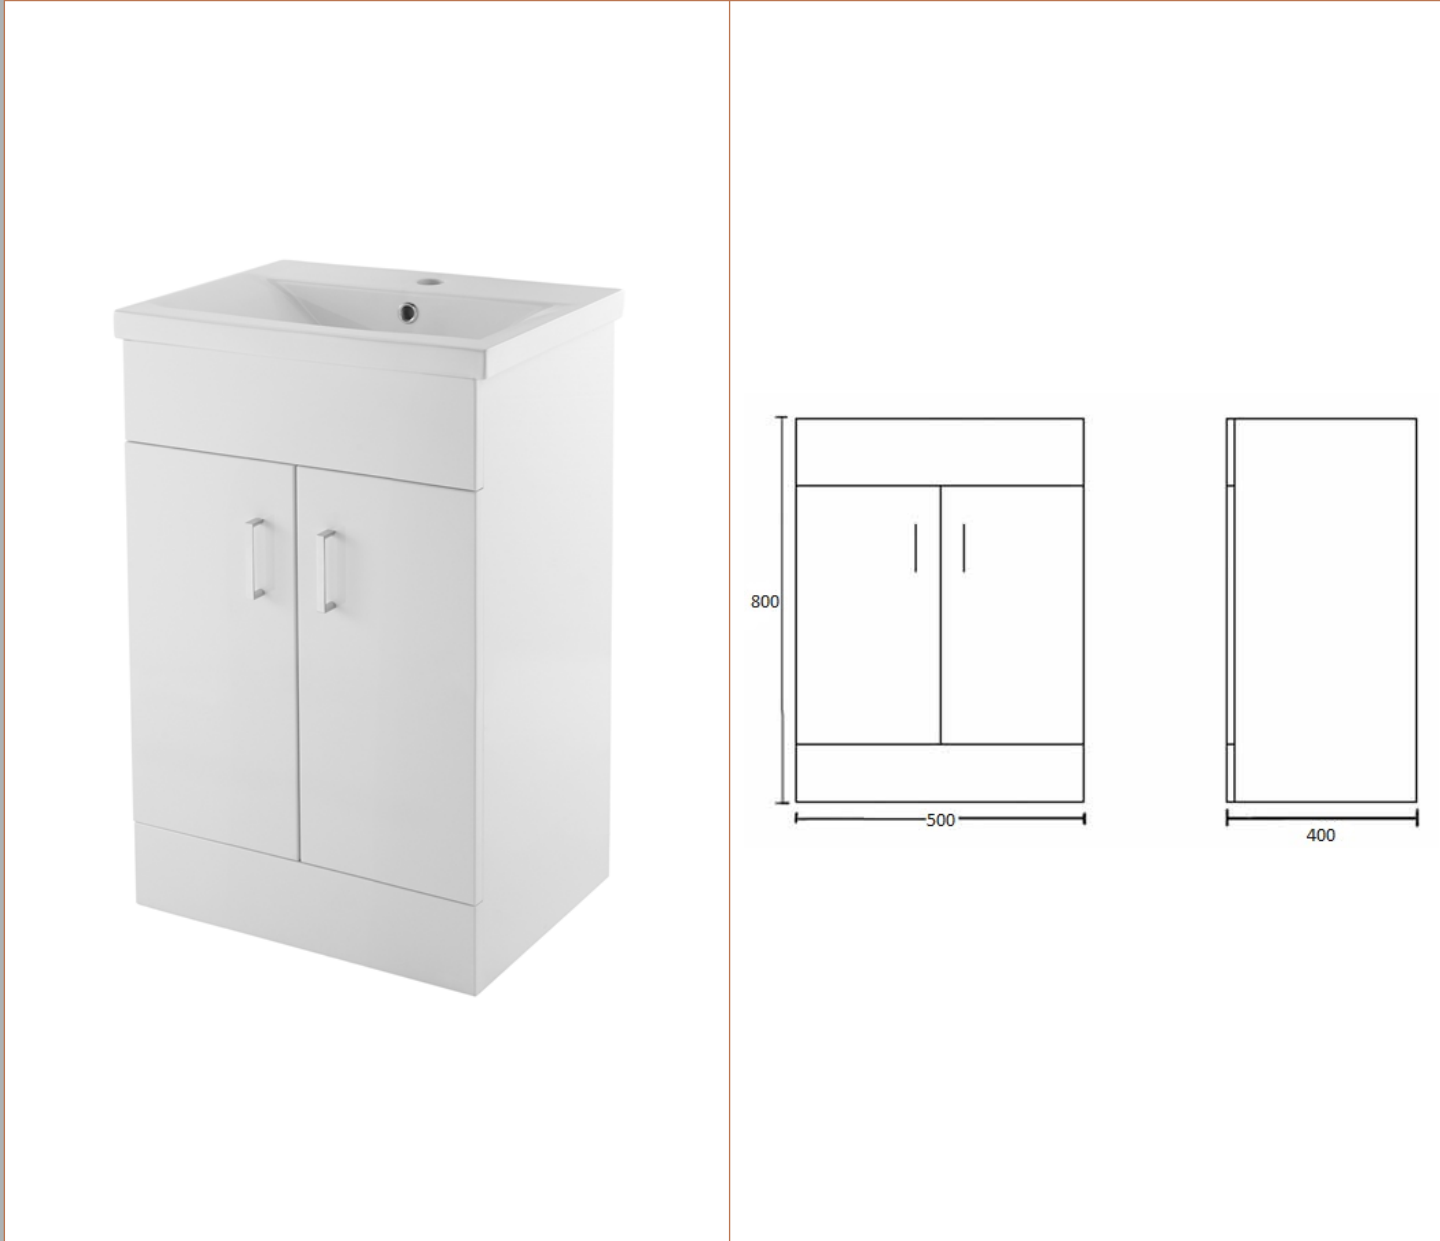

Sales Code: VTMW500E

Description: Floor Standing 500mm Cabinet & Basin 1

Packaging Details

Barcode: 5055275888902

Sales Code: NVM101

Description: 500mm X 385mm Deep Basin Unit

Product Dimensions

Height (mm):	800
Width (mm):	494
Depth (mm):	383
Nett Weight (kg):	20.5

Packaging Dimensions

Height (mm):	410
Width (mm):	535
Depth (mm):	835
Gross Weight (kg):	20.5

Packaging Data

Box Colour:	Brown Cardboard Box - Printed
Box Qty:	1
Label Size:	100 x 50
Label Colour:	Not Applicable
Label Qty:	0

Outer Box Dimensions (If Applicable)

Height (mm):	
Width (mm):	
Depth (mm):	
Gross Weight (kg):	
Barcode:	5055275826676

Product Details

Country of Origin:	United Kingdom
Fitting Instruction:	No
CE Certification:	N/A
FSC Certified Materials:	Yes
Colour:	Gloss White
Construction Method:	Cam & Wood Dowel
Construction Type:	Rigid
Cabinet Finish:	MFC Painted Gloss
Fascia Finish:	Mdf Painted Gloss
Cabinet Thickness (mm):	16
Fascia Thickness (mm):	18
Drawer Included:	No
Drawer Type:	Not Applicable
No of Shelves:	1
Hinge Type:	95 Degree Clip-On Soft Close
Hinge Included:	Yes
Adjustable Legs:	No, Not Required
Fixings Included:	No
Handle Style:	Modern
Waste Shroud:	Not Applicable
Handle Included:	Yes
Handle Type:	D-Shape

Sales Code: NVM012

Description: 500 Mid-Edged Basin 1 Th

Product Dimensions

Height (mm):	180
Width (mm):	510
Depth (mm):	390
Nett Weight (kg):	10.54

Packaging Dimensions

Height (mm):	210
Width (mm):	410
Depth (mm):	530
Gross Weight (kg):	10.54