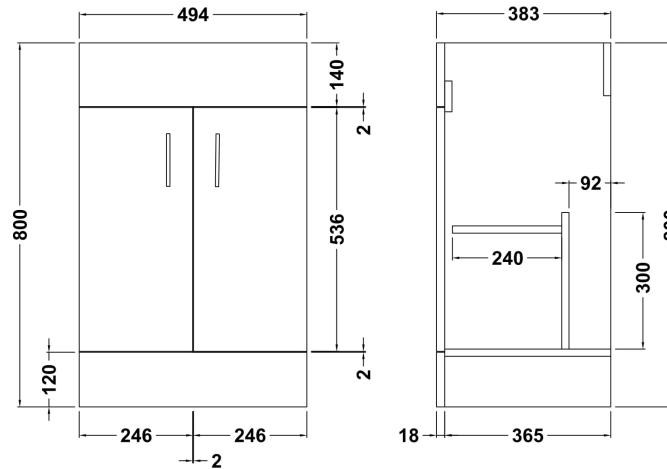

Sales Code: VTMW500E

Description: Floor Standing 500mm Cabinet & Basin 1

Packaging Details

Barcode: 5055275888902

Sales Code: NVM101

Description: 500mm X 385mm Deep Basin Unit

Product Dimensions

Height (mm):	800
Width (mm):	494
Depth (mm):	383
Nett Weight (kg):	20.5

Packaging Dimensions

Height (mm):	410
Width (mm):	535
Depth (mm):	835
Gross Weight (kg):	20.5

Packaging Data

Box Colour:	Brown Cardboard Box - Printed
Box Qty:	1
Label Size:	100 x 50
Label Colour:	Not Applicable
Label Qty:	0

Outer Box Dimensions (If Applicable)

Height (mm):	
Width (mm):	
Depth (mm):	
Gross Weight (kg):	
Barcode:	5055275826676

Product Details

Country of Origin:	United Kingdom
Fitting Instruction:	No
CE Certification:	N/A
FSC Certified Materials:	Yes
Colour:	Gloss White
Construction Method:	Cam & Wood Dowel
Construction Type:	Rigid
Cabinet Finish:	MFC Painted Gloss
Fascia Finish:	Mdf Painted Gloss
Cabinet Thickness (mm):	16
Fascia Thickness (mm):	18
Drawer Included:	No
Drawer Type:	Not Applicable
No of Shelves:	1
Hinge Type:	95 Degree Clip-On Soft Close
Hinge Included:	Yes
Adjustable Legs:	No, Not Required
Fixings Included:	No
Handle Style:	Modern
Waste Shroud:	Not Applicable
Handle Included:	Yes
Handle Type:	D-Shape

Sales Code: NVM012

Description: 500 Mid-Edged Basin 1 Th

Product Dimensions

Height (mm):	180
Width (mm):	510
Depth (mm):	390
Nett Weight (kg):	10.54

Packaging Dimensions

Height (mm):	210
Width (mm):	410
Depth (mm):	530
Gross Weight (kg):	10.54