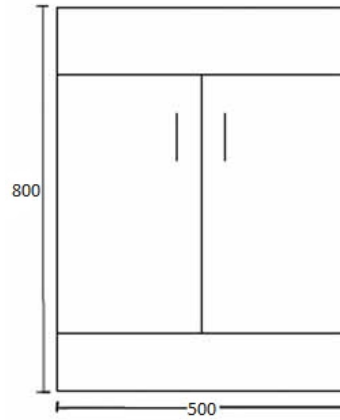

Sales Code: VTMW500

Description: Floor Standing 500mm Cabinet & Basin 2

Packaging Details

Barcode: 5055275888896

Sales Code: NVM101

Description: 500mm X 385mm Deep Basin Unit

Product Dimensions

Height (mm):	800
Width (mm):	494
Depth (mm):	383
Nett Weight (kg):	20.5

Packaging Dimensions

Height (mm):	410
Width (mm):	535
Depth (mm):	835
Gross Weight (kg):	20.5

Packaging Data

Box Colour:	Brown Cardboard Box - Printed
Box Qty:	1
Label Size:	100 x 50
Label Colour:	Not Applicable
Label Qty:	0

Outer Box Dimensions (If Applicable)

Height (mm):	
Width (mm):	
Depth (mm):	
Gross Weight (kg):	
Barcode:	5055275826676

Product Details

Country of Origin:	United Kingdom
Fitting Instruction:	No
CE Certification:	N/A
FSC Certified Materials:	Yes
Colour:	Gloss White
Construction Method:	Cam & Wood Dowel
Construction Type:	Rigid
Cabinet Finish:	MFC Painted Gloss
Fascia Finish:	Mdf Painted Gloss
Cabinet Thickness (mm):	16
Fascia Thickness (mm):	18
Drawer Included:	No
Drawer Type:	Not Applicable
No of Shelves:	1
Hinge Type:	95 Degree Clip-On Soft Close
Hinge Included:	Yes
Adjustable Legs:	No, Not Required
Fixings Included:	No
Handle Style:	Modern
Waste Shroud:	Not Applicable
Handle Included:	Yes
Handle Type:	D-Shape

Sales Code: NVM001

Description: 500mm Minimalist Basin 1Th

Product Dimensions

Height (mm):	170
Width (mm):	500
Depth (mm):	390
Nett Weight (kg):	9

Packaging Dimensions

Height (mm):	400
Width (mm):	520
Depth (mm):	200
Gross Weight (kg):	9