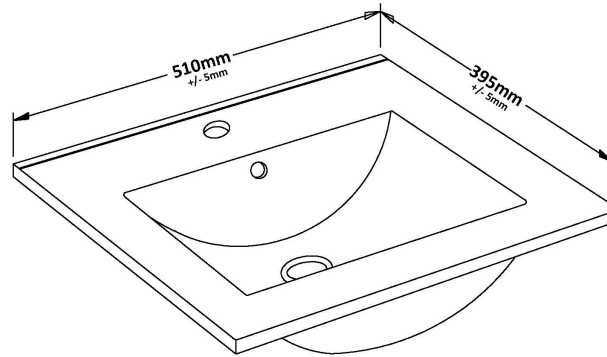

Packaging Dimensions

Height (mm):	410
Width (mm):	535
Depth (mm):	835
Gross Weight (kg):	20.5

Packaging Data

Box Colour:	Brown Cardboard Box - Printed
Box Qty:	1
Label Size:	100 x 50
Label Colour:	Not Applicable
Label Qty:	0

Outer Box Dimensions (If Applicable)

Height (mm):	
Width (mm):	
Depth (mm):	
Gross Weight (kg):	
Barcode:	5055275826676

Product Details

Country of Origin:	United Kingdom
Fitting Instruction:	No
CE Certification:	N/A
FSC Certified Materials:	Yes
Colour:	Gloss White
Construction Method:	Cam & Wood Dowel
Construction Type:	Rigid
Cabinet Finish:	MFC Painted Gloss
Fascia Finish:	Mdf Painted Gloss
Cabinet Thickness (mm):	16
Fascia Thickness (mm):	18
Drawer Included:	No
Drawer Type:	Not Applicable
No of Shelves:	1
Hinge Type:	95 Degree Clip-On Soft Close
Hinge Included:	Yes
Adjustable Legs:	No, Not Required
Fixings Included:	No
Handle Style:	Modern
Waste Shroud:	Not Applicable
Handle Included:	Yes
Handle Type:	D-Shape

Sales Code: NVM001

Description: 500mm Minimalist Basin 1Th

Product Dimensions

Height (mm):	170
Width (mm):	500
Depth (mm):	390
Nett Weight (kg):	9

Packaging Dimensions

Height (mm):	400
Width (mm):	520
Depth (mm):	200
Gross Weight (kg):	9

Packaging Data

Box Colour:	Brown Cardboard Box
Box Qty:	1
Label Size:	105 x 50
Label Colour:	White Label
Label Qty:	1

Outer Box Dimensions (If Applicable)

Height (mm):	
Width (mm):	
Depth (mm):	
Gross Weight (kg):	
Barcode:	5055275828670