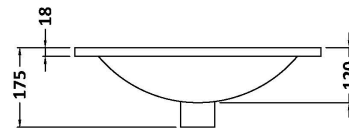

Packaging Dimensions

Height (mm):	410
Width (mm):	535
Depth (mm):	835
Gross Weight (kg):	20.5

Packaging Data

Box Colour:	Brown Cardboard Box - Printed
Box Qty:	1
Label Size:	100 x 50
Label Colour:	Not Applicable
Label Qty:	0

Outer Box Dimensions (If Applicable)

Height (mm):	
Width (mm):	
Depth (mm):	
Gross Weight (kg):	
Barcode:	5055275826676

Product Details

Country of Origin:	United Kingdom
Fitting Instruction:	No
CE Certification:	N/A
FSC Certified Materials:	Yes
Colour:	Gloss White
Construction Method:	Cam & Wood Dowel
Construction Type:	Rigid
Cabinet Finish:	MFC Painted Gloss
Fascia Finish:	Mdf Painted Gloss
Cabinet Thickness (mm):	16
Fascia Thickness (mm):	18
Drawer Included:	No
Drawer Type:	Not Applicable
No of Shelves:	1
Hinge Type:	95 Degree Clip-On Soft Close
Hinge Included:	Yes
Adjustable Legs:	No, Not Required
Fixings Included:	No
Handle Style:	Modern
Waste Shroud:	Not Applicable
Handle Included:	Yes
Handle Type:	D-Shape

Sales Code: NVM001

Description: 500mm Minimalist Basin 1Th

Product Dimensions

Height (mm):	170
Width (mm):	500
Depth (mm):	390
Nett Weight (kg):	9

Packaging Dimensions

Height (mm):	400
Width (mm):	520
Depth (mm):	200
Gross Weight (kg):	9

Packaging Data

Box Colour:	Brown Cardboard Box
Box Qty:	1
Label Size:	105 x 50
Label Colour:	White Label
Label Qty:	1

Outer Box Dimensions (If Applicable)

Height (mm):	
Width (mm):	
Depth (mm):	
Gross Weight (kg):	
Barcode:	5055275828670