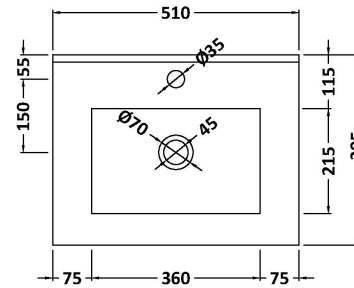

Packaging Dimensions

Height (mm):	410
Width (mm):	535
Depth (mm):	835
Gross Weight (kg):	20.5

Packaging Data

Box Colour:	Brown Cardboard Box - Printed
Box Qty:	1
Label Size:	100 x 50
Label Colour:	Not Applicable
Label Qty:	0

Outer Box Dimensions (If Applicable)

Height (mm):	
Width (mm):	
Depth (mm):	
Gross Weight (kg):	
Barcode:	5055275826676

Product Details

Country of Origin:	United Kingdom
Fitting Instruction:	No
CE Certification:	N/A
FSC Certified Materials:	Yes
Colour:	Gloss White
Construction Method:	Cam & Wood Dowel
Construction Type:	Rigid
Cabinet Finish:	MFC Painted Gloss
Fascia Finish:	Mdf Painted Gloss
Cabinet Thickness (mm):	16
Fascia Thickness (mm):	18
Drawer Included:	No
Drawer Type:	Not Applicable
No of Shelves:	1
Hinge Type:	95 Degree Clip-On Soft Close
Hinge Included:	Yes
Adjustable Legs:	No, Not Required
Fixings Included:	No
Handle Style:	Modern
Waste Shroud:	Not Applicable
Handle Included:	Yes
Handle Type:	D-Shape

Sales Code: NVM001

Description: 500mm Minimalist Basin 1Th

Product Dimensions

Height (mm):	170
Width (mm):	500
Depth (mm):	390
Nett Weight (kg):	9

Packaging Dimensions

Height (mm):	400
Width (mm):	520
Depth (mm):	200
Gross Weight (kg):	9

Packaging Data

Box Colour:	Brown Cardboard Box
Box Qty:	1
Label Size:	105 x 50
Label Colour:	White Label
Label Qty:	1

Outer Box Dimensions (If Applicable)

Height (mm):	
Width (mm):	
Depth (mm):	
Gross Weight (kg):	
Barcode:	5055275828670