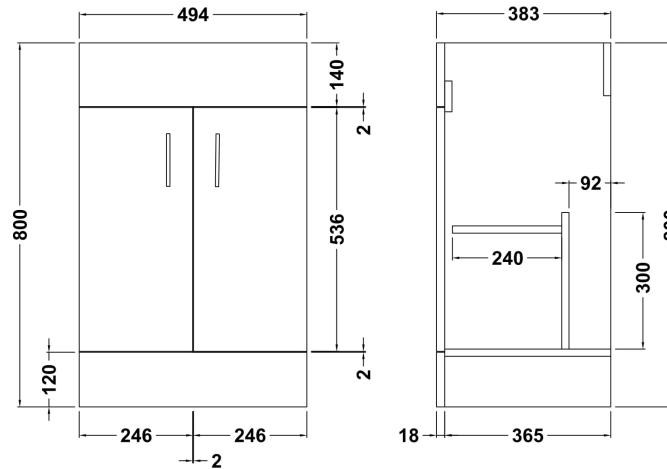

Sales Code: VTMW500

Description: Floor Standing 500mm Cabinet & Basin 2

Packaging Details

Barcode: 5055275888896

Sales Code: NVM101

Description: 500mm X 385mm Deep Basin Unit

Product Dimensions

Height (mm):	800
Width (mm):	494
Depth (mm):	383
Nett Weight (kg):	20.5

Packaging Dimensions

Height (mm):	410
Width (mm):	535
Depth (mm):	835
Gross Weight (kg):	20.5

Packaging Data

Box Colour:	Brown Cardboard Box - Printed
Box Qty:	1
Label Size:	100 x 50
Label Colour:	Not Applicable
Label Qty:	0

Outer Box Dimensions (If Applicable)

Height (mm):	
Width (mm):	
Depth (mm):	
Gross Weight (kg):	
Barcode:	5055275826676

Product Details

Country of Origin:	United Kingdom
Fitting Instruction:	No
CE Certification:	N/A
FSC Certified Materials:	Yes
Colour:	Gloss White
Construction Method:	Cam & Wood Dowel
Construction Type:	Rigid
Cabinet Finish:	MFC Painted Gloss
Fascia Finish:	Mdf Painted Gloss
Cabinet Thickness (mm):	16
Fascia Thickness (mm):	18
Drawer Included:	No
Drawer Type:	Not Applicable
No of Shelves:	1
Hinge Type:	95 Degree Clip-On Soft Close
Hinge Included:	Yes
Adjustable Legs:	No, Not Required
Fixings Included:	No
Handle Style:	Modern
Waste Shroud:	Not Applicable
Handle Included:	Yes
Handle Type:	D-Shape

Sales Code: NVM001

Description: 500mm Minimalist Basin 1Th

Product Dimensions

Height (mm):	170
Width (mm):	500
Depth (mm):	390
Nett Weight (kg):	9

Packaging Dimensions

Height (mm):	400
Width (mm):	520
Depth (mm):	200
Gross Weight (kg):	9