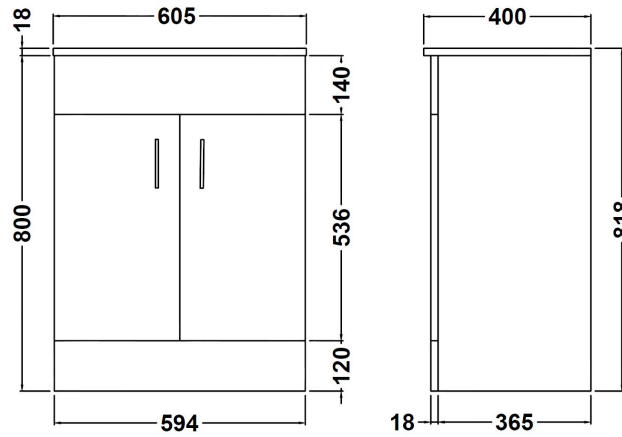

Sales Code: VTMW600E

Description: White Mid-Edged 600mm Basin Unit

Packaging Details

Barcode: 5055275868102

Sales Code: NVM103

Description: 600X400mm Turin Cabinet

Product Dimensions

Height (mm):	800
Width (mm):	600
Depth (mm):	385
Nett Weight (kg):	24

Packaging Dimensions

Height (mm):	410
Width (mm):	635
Depth (mm):	835
Gross Weight (kg):	24

Packaging Data

Box Colour:	Brown Cardboard Box - Printed
Box Qty:	1
Label Size:	100 x 50
Label Colour:	Not Applicable
Label Qty:	0

Outer Box Dimensions (If Applicable)

Height (mm):	
Width (mm):	
Depth (mm):	
Gross Weight (kg):	
Barcode:	5055146194774

Product Details

Country of Origin:	China
Fitting Instruction:	No
CE Certification:	N/A
FSC Certified Materials:	Yes
Colour:	Gloss White
Construction Method:	Cam & Wood Dowel
Construction Type:	Rigid
Cabinet Finish:	MFC Painted Gloss
Fascia Finish:	MFC Painted Gloss
Cabinet Thickness (mm):	16
Fascia Thickness (mm):	18
Drawer Included:	No
Drawer Type:	Not Applicable
No of Shelves:	1
Hinge Type:	95 Degree Clip-On Soft Close
Hinge Included:	Yes
Adjustable Legs:	No
Fixings Included:	No
Handle Style:	Modern
Waste Shroud:	No
Handle Included:	Yes
Handle Type:	D-Shape

Sales Code: NVM013

Description: 600 Mid-Edged Basin 1 Th

Product Dimensions

Height (mm):	180
Width (mm):	610
Depth (mm):	390
Nett Weight (kg):	11

Packaging Dimensions

Height (mm):	200
Width (mm):	410
Depth (mm):	630
Gross Weight (kg):	11