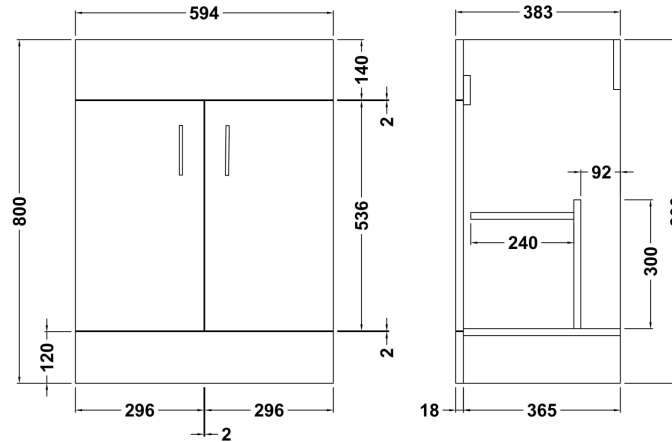

Sales Code: VTMW600E

Description: White Mid-Edged 600mm Basin Unit

Packaging Details

Barcode: 5055275868102

Sales Code: NVM103

Description: 600X400mm Turin Cabinet

Product Dimensions

Height (mm):	800
Width (mm):	600
Depth (mm):	385
Nett Weight (kg):	24

Packaging Dimensions

Height (mm):	410
Width (mm):	635
Depth (mm):	835
Gross Weight (kg):	24

Packaging Data

Box Colour:	Brown Cardboard Box - Printed
Box Qty:	1
Label Size:	100 x 50
Label Colour:	Not Applicable
Label Qty:	0

Outer Box Dimensions (If Applicable)

Height (mm):	
Width (mm):	
Depth (mm):	
Gross Weight (kg):	
Barcode:	5055146194774

Product Details

Country of Origin:	China
Fitting Instruction:	No
CE Certification:	N/A
FSC Certified Materials:	Yes
Colour:	Gloss White
Construction Method:	Cam & Wood Dowel
Construction Type:	Rigid
Cabinet Finish:	MFC Painted Gloss
Fascia Finish:	MFC Painted Gloss
Cabinet Thickness (mm):	16
Fascia Thickness (mm):	18
Drawer Included:	No
Drawer Type:	Not Applicable
No of Shelves:	1
Hinge Type:	95 Degree Clip-On Soft Close
Hinge Included:	Yes
Adjustable Legs:	No
Fixings Included:	No
Handle Style:	Modern
Waste Shroud:	No
Handle Included:	Yes
Handle Type:	D-Shape

Sales Code: NVM013

Description: 600 Mid-Edged Basin 1 Th

Product Dimensions

Height (mm):	180
Width (mm):	610
Depth (mm):	390
Nett Weight (kg):	11

Packaging Dimensions

Height (mm):	200
Width (mm):	410
Depth (mm):	630
Gross Weight (kg):	11