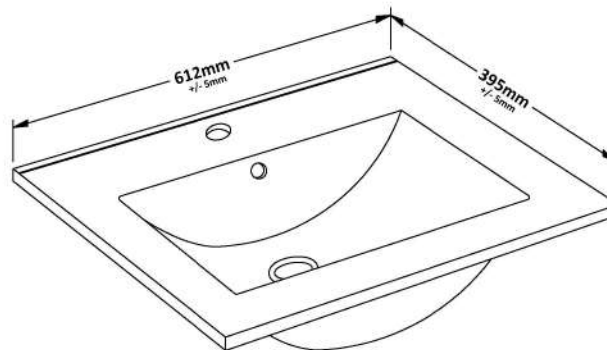

Packaging Dimensions

Height (mm):	410
Width (mm):	635
Depth (mm):	835
Gross Weight (kg):	24

Packaging Data

Box Colour:	Brown Cardboard Box - Printed
Box Qty:	1
Label Size:	100 x 50
Label Colour:	Not Applicable
Label Qty:	0

Outer Box Dimensions (If Applicable)

Height (mm):	
Width (mm):	
Depth (mm):	
Gross Weight (kg):	
Barcode:	5055146194774

Product Details

Country of Origin:	China
Fitting Instruction:	No
CE & UKCA:	N/A
FSC Certified Materials:	Yes
Colour:	Gloss White
Construction Method:	Cam & Wood Dowel
Construction Type:	Rigid
Cabinet Finish:	MFC Painted Gloss
Fascia Finish:	MFC Painted Gloss
Cabinet Thickness (mm):	16
Fascia Thickness (mm):	18
Drawer Included:	No
Drawer Type:	Not Applicable
No of Shelves:	1
Hinge Type:	95 Degree Clip-On Soft Close
Hinge Included:	Yes
Adjustable Legs:	No
Fixings Included:	No
Handle Style:	Modern
Waste Shroud:	No
Handle Included:	Yes
Handle Type:	D-Shape

Sales Code: NVM003

Description: Minimalist Basin 600mm

Product Dimensions

Height (mm):	170
Width (mm):	600
Depth (mm):	390
Nett Weight (kg):	10.76

Packaging Dimensions

Height (mm):	200
Width (mm):	400
Depth (mm):	620
Gross Weight (kg):	10.76

Packaging Data

Box Colour:	Brown Cardboard Box - Printed
Box Qty:	1
Label Size:	100 x 50
Label Colour:	White Label
Label Qty:	2

Outer Box Dimensions (If Applicable)

Height (mm):	
Width (mm):	
Depth (mm):	
Gross Weight (kg):	
Barcode:	5055146194668