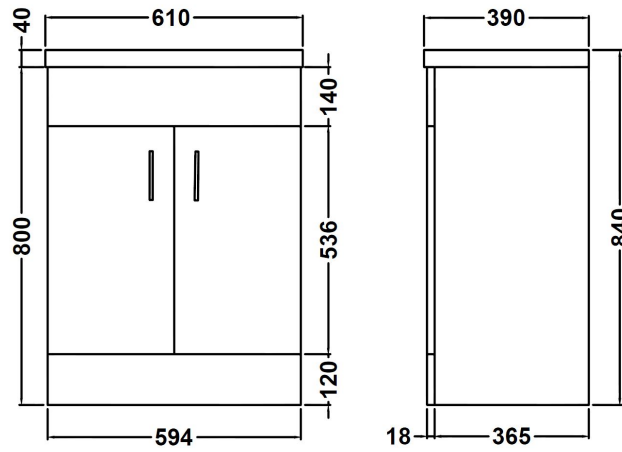

Sales Code: VTMW600

Description: White Minimalist 600mm Basin Unit

Packaging Details

Barcode: 5055146195009