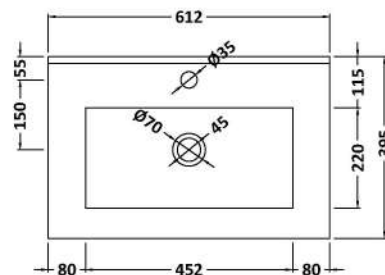

Packaging Dimensions

Height (mm):	410
Width (mm):	635
Depth (mm):	835
Gross Weight (kg):	24

Packaging Data

Box Colour:	Brown Cardboard Box - Printed
Box Qty:	1
Label Size:	100 x 50
Label Colour:	Not Applicable
Label Qty:	0

Outer Box Dimensions (If Applicable)

Height (mm):	
Width (mm):	
Depth (mm):	
Gross Weight (kg):	
Barcode:	5055146194774

Product Details

Country of Origin:	China
Fitting Instruction:	No
CE & UKCA:	N/A
FSC Certified Materials:	Yes
Colour:	Gloss White
Construction Method:	Cam & Wood Dowel
Construction Type:	Rigid
Cabinet Finish:	MFC Painted Gloss
Fascia Finish:	MFC Painted Gloss
Cabinet Thickness (mm):	16
Fascia Thickness (mm):	18
Drawer Included:	No
Drawer Type:	Not Applicable
No of Shelves:	1
Hinge Type:	95 Degree Clip-On Soft Close
Hinge Included:	Yes
Adjustable Legs:	No
Fixings Included:	No
Handle Style:	Modern
Waste Shroud:	No
Handle Included:	Yes
Handle Type:	D-Shape

Sales Code: NVM003

Description: Minimalist Basin 600mm

Product Dimensions

Height (mm):	170
Width (mm):	600
Depth (mm):	390
Nett Weight (kg):	10.76

Packaging Dimensions

Height (mm):	200
Width (mm):	400
Depth (mm):	620
Gross Weight (kg):	10.76

Packaging Data

Box Colour:	Brown Cardboard Box - Printed
Box Qty:	1
Label Size:	100 x 50
Label Colour:	White Label
Label Qty:	2

Outer Box Dimensions (If Applicable)

Height (mm):	
Width (mm):	
Depth (mm):	
Gross Weight (kg):	
Barcode:	5055146194668