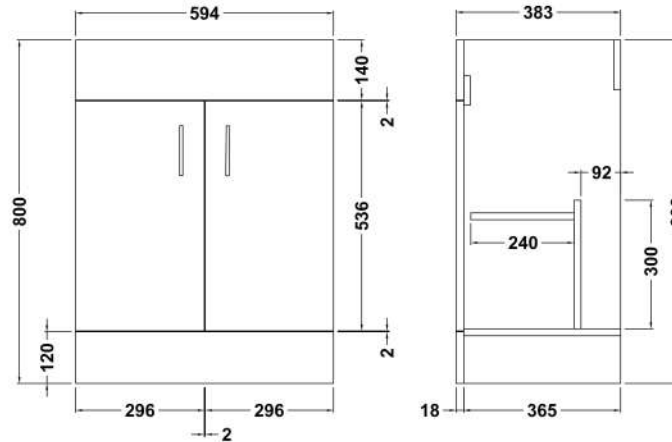

Sales Code: VTMW600

Description: White Minimalist 600mm Basin Unit

Packaging Details

Barcode: 5055146195009

Sales Code: NVM103

Description: 600X400mm Turin Cabinet

Product Dimensions

Height (mm):	800
Width (mm):	600
Depth (mm):	385
Nett Weight (kg):	24

Packaging Dimensions

Height (mm):	410
Width (mm):	635
Depth (mm):	835
Gross Weight (kg):	24

Packaging Data

Box Colour:	Brown Cardboard Box - Printed
Box Qty:	1
Label Size:	100 x 50
Label Colour:	Not Applicable
Label Qty:	0

Outer Box Dimensions (If Applicable)

Height (mm):	
Width (mm):	
Depth (mm):	
Gross Weight (kg):	
Barcode:	5055146194774

Product Details

Country of Origin:	China
Fitting Instruction:	No
CE & UKCA:	N/A
FSC Certified Materials:	Yes
Colour:	Gloss White
Construction Method:	Cam & Wood Dowel
Construction Type:	Rigid
Cabinet Finish:	MFC Painted Gloss
Fascia Finish:	MFC Painted Gloss
Cabinet Thickness (mm):	16
Fascia Thickness (mm):	18
Drawer Included:	No
Drawer Type:	Not Applicable
No of Shelves:	1
Hinge Type:	95 Degree Clip-On Soft Close
Hinge Included:	Yes
Adjustable Legs:	No
Fixings Included:	No
Handle Style:	Modern
Waste Shroud:	No
Handle Included:	Yes
Handle Type:	D-Shape

Sales Code: NVM003

Description: Minimalist Basin 600mm

Product Dimensions

Height (mm):	170
Width (mm):	600
Depth (mm):	390
Nett Weight (kg):	10.76

Packaging Dimensions

Height (mm):	200
Width (mm):	400
Depth (mm):	620
Gross Weight (kg):	10.76