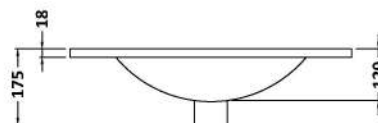

Packaging Dimensions

Height (mm):	410
Width (mm):	635
Depth (mm):	835
Gross Weight (kg):	24

Packaging Data

Box Colour:	Brown Cardboard Box - Printed
Box Qty:	1
Label Size:	100 x 50
Label Colour:	Not Applicable
Label Qty:	0

Outer Box Dimensions (If Applicable)

Height (mm):	
Width (mm):	
Depth (mm):	
Gross Weight (kg):	
Barcode:	5055146194774

Product Details

Country of Origin:	China
Fitting Instruction:	No
CE & UKCA:	N/A
FSC Certified Materials:	Yes
Colour:	Gloss White
Construction Method:	Cam & Wood Dowel
Construction Type:	Rigid
Cabinet Finish:	MFC Painted Gloss
Fascia Finish:	MFC Painted Gloss
Cabinet Thickness (mm):	16
Fascia Thickness (mm):	18
Drawer Included:	No
Drawer Type:	Not Applicable
No of Shelves:	1
Hinge Type:	95 Degree Clip-On Soft Close
Hinge Included:	Yes
Adjustable Legs:	No
Fixings Included:	No
Handle Style:	Modern
Waste Shroud:	No
Handle Included:	Yes
Handle Type:	D-Shape

Sales Code: NVM003

Description: Minimalist Basin 600mm

Product Dimensions

Height (mm):	170
Width (mm):	600
Depth (mm):	390
Nett Weight (kg):	10.76

Packaging Dimensions

Height (mm):	200
Width (mm):	400
Depth (mm):	620
Gross Weight (kg):	10.76

Packaging Data

Box Colour:	Brown Cardboard Box - Printed
Box Qty:	1
Label Size:	100 x 50
Label Colour:	White Label
Label Qty:	2

Outer Box Dimensions (If Applicable)

Height (mm):	
Width (mm):	
Depth (mm):	
Gross Weight (kg):	
Barcode:	5055146194668