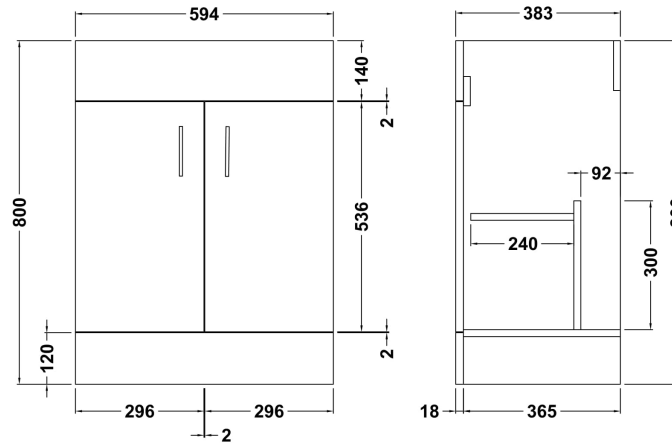

### Product Dimensions

Height (mm):	800
Width (mm):	600
Depth (mm):	385
Nett Weight (kg):	24

### Packaging Dimensions

Height (mm):	410
Width (mm):	635
Depth (mm):	835
Gross Weight (kg):	24

### Product Dimensions

Height (mm):	170
Width (mm):	600
Depth (mm):	390
Nett Weight (kg):	10.76

### Packaging Dimensions

Height (mm):	200
Width (mm):	400
Depth (mm):	620
Gross Weight (kg):	10.76