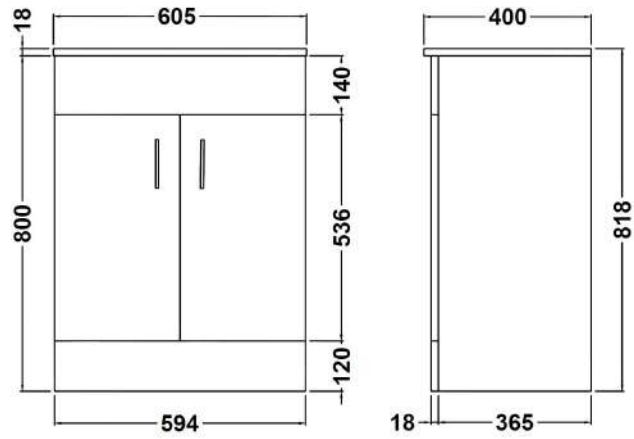

Sales Code: VTMW600

Description: White Minimalist 600mm Basin Unit

Packaging Details

Barcode: 5055146195009

Sales Code: NVM103

Description: 600X400mm Turin Cabinet

Product Dimensions

Height (mm):	800
Width (mm):	600
Depth (mm):	385
Nett Weight (kg):	24

Packaging Dimensions

Height (mm):	410
Width (mm):	635
Depth (mm):	835
Gross Weight (kg):	24

Packaging Data

Box Colour:	Brown Cardboard Box - Printed
Box Qty:	1
Label Size:	100 x 50
Label Colour:	Not Applicable
Label Qty:	0

Outer Box Dimensions (If Applicable)

Height (mm):	
Width (mm):	
Depth (mm):	
Gross Weight (kg):	
Barcode:	5055146194774

Product Details

Country of Origin:	China
Fitting Instruction:	No
CE & UKCA:	N/A
FSC Certified Materials:	Yes
Colour:	Gloss White
Construction Method:	Cam & Wood Dowel
Construction Type:	Rigid
Cabinet Finish:	MFC Painted Gloss
Fascia Finish:	MFC Painted Gloss
Cabinet Thickness (mm):	16
Fascia Thickness (mm):	18
Drawer Included:	No
Drawer Type:	Not Applicable
No of Shelves:	1
Hinge Type:	95 Degree Clip-On Soft Close
Hinge Included:	Yes
Adjustable Legs:	No
Fixings Included:	No
Handle Style:	Modern
Waste Shroud:	No
Handle Included:	Yes
Handle Type:	D-Shape

Sales Code: NVM003

Description: Minimalist Basin 600mm

Product Dimensions

Height (mm):	170
Width (mm):	600
Depth (mm):	390
Nett Weight (kg):	10.76

Packaging Dimensions

Height (mm):	200
Width (mm):	400
Depth (mm):	620
Gross Weight (kg):	10.76