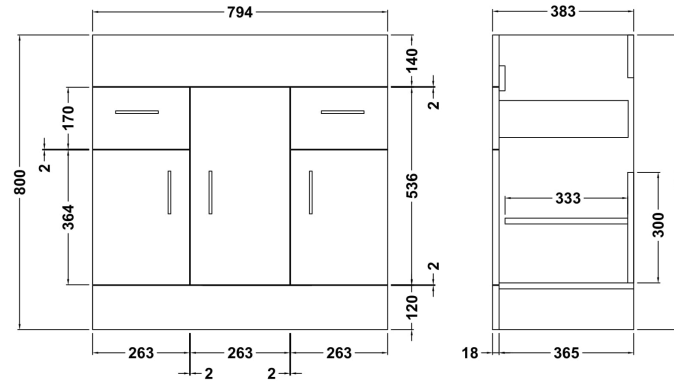

Sales Code: VTMW800E

Description: White Mid-Edged 800mm Basin Unit Opt1

Packaging Details

Barcode: 5055275867327

Sales Code: NVM105

Description: 800X400mm Turin Cabinet

Product Dimensions

Height (mm):	800
Width (mm):	794
Depth (mm):	383
Nett Weight (kg):	37.8

Packaging Dimensions

Height (mm):	410
Width (mm):	820
Depth (mm):	835
Gross Weight (kg):	37.8

Packaging Data

Box Colour:	Brown Cardboard Box - Printed
Box Qty:	1
Label Size:	100 x 50
Label Colour:	Not Applicable
Label Qty:	0

Outer Box Dimensions (If Applicable)

Height (mm):	
Width (mm):	
Depth (mm):	
Gross Weight (kg):	
Barcode:	5055146194781

Product Details

Country of Origin:	China
Fitting Instruction:	No
CE Certification:	N/A
FSC Certified Materials:	Yes
Colour:	Gloss White
Construction Method:	Cam & Wood Dowel
Construction Type:	Rigid
Cabinet Finish:	MFC Painted Gloss
Fascia Finish:	MFC Painted Gloss
Cabinet Thickness (mm):	16
Fascia Thickness (mm):	18
Drawer Included:	Yes
Drawer Type:	16mm MFC Soft Close
No of Shelves:	3
Hinge Type:	95 Degree Clip-On Soft Close
Hinge Included:	Yes
Adjustable Legs:	No
Fixings Included:	No
Handle Style:	Modern
Waste Shroud:	No
Handle Included:	Yes
Handle Type:	D-Shape

Sales Code: NVM015

Description: 800 Mid Edged Basin 1 Th

Product Dimensions

Height (mm):	180
Width (mm):	810
Depth (mm):	390
Nett Weight (kg):	15

Packaging Dimensions

Height (mm):	210
Width (mm):	410
Depth (mm):	830
Gross Weight (kg):	15