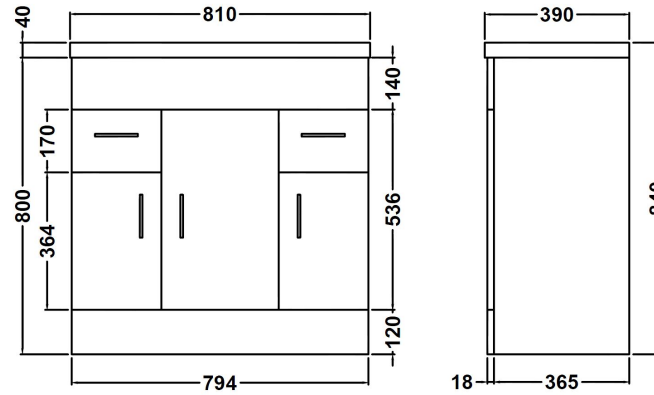

Sales Code: VTMW800E

Description: White Mid-Edged 800mm Basin Unit Opt1

Packaging Details

Barcode: 5055275867327

Sales Code: NVM105

Description: 800X400mm Turin Cabinet

Product Dimensions

Height (mm):	800
Width (mm):	794
Depth (mm):	383
Nett Weight (kg):	37.8

Packaging Dimensions

Height (mm):	410
Width (mm):	820
Depth (mm):	835
Gross Weight (kg):	37.8

Packaging Data

Box Colour:	Brown Cardboard Box - Printed
Box Qty:	1
Label Size:	100 x 50
Label Colour:	Not Applicable
Label Qty:	0

Sales Code: NVM015

Description: 800 Mid Edged Basin 1 Th

Product Dimensions

Height (mm):	180
Width (mm):	810
Depth (mm):	390
Nett Weight (kg):	15

Packaging Dimensions

Height (mm):	210
Width (mm):	410
Depth (mm):	830
Gross Weight (kg):	15

Packaging Data

Box Colour:	Brown Cardboard Box
Box Qty:	1
Label Size:	100 x 50
Label Colour:	White Label
Label Qty:	2

Outer Box Dimensions (If Applicable)

Height (mm):	
Width (mm):	
Depth (mm):	
Gross Weight (kg):	
Barcode:	5055369043422