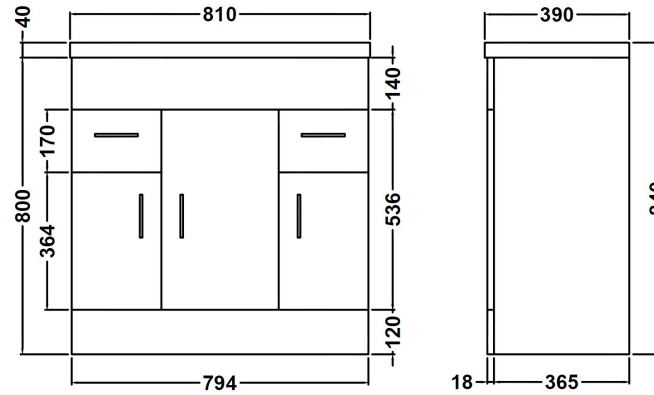

Sales Code: VTMW800

Description: White Minimalist 800mm Basin Unit

Packaging Details

Barcode: 5055146195016

Sales Code: NVM105

Description: 800X400mm Turin Cabinet

Product Dimensions

Height (mm):	800
Width (mm):	794
Depth (mm):	383
Nett Weight (kg):	37.8

Packaging Dimensions

Height (mm):	410
Width (mm):	820
Depth (mm):	835
Gross Weight (kg):	37.8

Packaging Data

Box Colour:	Brown Cardboard Box - Printed
Box Qty:	1
Label Size:	100 x 50
Label Colour:	Not Applicable
Label Qty:	0

Outer Box Dimensions (If Applicable)

Height (mm):	
Width (mm):	
Depth (mm):	
Gross Weight (kg):	
Barcode:	5055146194781

Product Details

Country of Origin:	China
Fitting Instruction:	No
CE Certification:	N/A
FSC Certified Materials:	Yes
Colour:	Gloss White
Construction Method:	Cam & Wood Dowel
Construction Type:	Rigid
Cabinet Finish:	MFC Painted Gloss
Fascia Finish:	MFC Painted Gloss
Cabinet Thickness (mm):	16
Fascia Thickness (mm):	18
Drawer Included:	Yes
Drawer Type:	16mm MFC Soft Close
No of Shelves:	3
Hinge Type:	95 Degree Clip-On Soft Close
Hinge Included:	Yes
Adjustable Legs:	No
Fixings Included:	No
Handle Style:	Modern
Waste Shroud:	No
Handle Included:	Yes
Handle Type:	D-Shape

Sales Code: NVM005

Description: Minimalist Basin 800mm

Product Dimensions

Height (mm):	170
Width (mm):	800
Depth (mm):	390
Nett Weight (kg):	16.9

Packaging Dimensions

Height (mm):	400
Width (mm):	820
Depth (mm):	200
Gross Weight (kg):	16.9