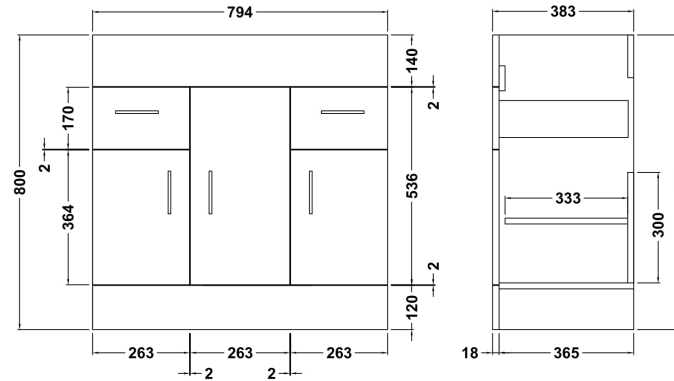

Sales Code: VTMW800

Description: White Minimalist 800mm Basin Unit

Packaging Details

Barcode: 5055146195016

Sales Code: NVM105

Description: 800X400mm Turin Cabinet

Product Dimensions

Height (mm):	800
Width (mm):	794
Depth (mm):	383
Nett Weight (kg):	37.8

Packaging Dimensions

Height (mm):	410
Width (mm):	820
Depth (mm):	835
Gross Weight (kg):	37.8

Packaging Data

Box Colour:	Brown Cardboard Box - Printed
Box Qty:	1
Label Size:	100 x 50
Label Colour:	Not Applicable
Label Qty:	0

Outer Box Dimensions (If Applicable)

Height (mm):	
Width (mm):	
Depth (mm):	
Gross Weight (kg):	
Barcode:	5055146194781

Product Details

Country of Origin:	China
Fitting Instruction:	No
CE Certification:	N/A
FSC Certified Materials:	Yes
Colour:	Gloss White
Construction Method:	Cam & Wood Dowel
Construction Type:	Rigid
Cabinet Finish:	MFC Painted Gloss
Fascia Finish:	MFC Painted Gloss
Cabinet Thickness (mm):	16
Fascia Thickness (mm):	18
Drawer Included:	Yes
Drawer Type:	16mm MFC Soft Close
No of Shelves:	3
Hinge Type:	95 Degree Clip-On Soft Close
Hinge Included:	Yes
Adjustable Legs:	No
Fixings Included:	No
Handle Style:	Modern
Waste Shroud:	No
Handle Included:	Yes
Handle Type:	D-Shape

Sales Code: NVM005

Description: Minimalist Basin 800mm

Product Dimensions

Height (mm):	170
Width (mm):	800
Depth (mm):	390
Nett Weight (kg):	16.9

Packaging Dimensions

Height (mm):	400
Width (mm):	820
Depth (mm):	200
Gross Weight (kg):	16.9