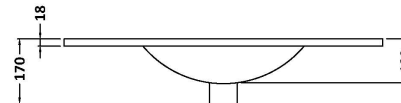

Packaging Dimensions

Height (mm):	410
Width (mm):	820
Depth (mm):	835
Gross Weight (kg):	37.8

Packaging Data

Box Colour:	Brown Cardboard Box - Printed
Box Qty:	1
Label Size:	100 x 50
Label Colour:	Not Applicable
Label Qty:	0

Outer Box Dimensions (If Applicable)

Height (mm):	
Width (mm):	
Depth (mm):	
Gross Weight (kg):	
Barcode:	5055146194781

Product Details

Country of Origin:	China
Fitting Instruction:	No
CE Certification:	N/A
FSC Certified Materials:	Yes
Colour:	Gloss White
Construction Method:	Cam & Wood Dowel
Construction Type:	Rigid
Cabinet Finish:	MFC Painted Gloss
Fascia Finish:	MFC Painted Gloss
Cabinet Thickness (mm):	16
Fascia Thickness (mm):	18
Drawer Included:	Yes
Drawer Type:	16mm MFC Soft Close
No of Shelves:	3
Hinge Type:	95 Degree Clip-On Soft Close
Hinge Included:	Yes
Adjustable Legs:	No
Fixings Included:	No
Handle Style:	Modern
Waste Shroud:	No
Handle Included:	Yes
Handle Type:	D-Shape

Sales Code: NVM005

Description: Minimalist Basin 800mm

Product Dimensions

Height (mm):	170
Width (mm):	800
Depth (mm):	390
Nett Weight (kg):	16.9

Packaging Dimensions

Height (mm):	400
Width (mm):	820
Depth (mm):	200
Gross Weight (kg):	16.9

Packaging Data

Box Colour:	Brown Cardboard Box - Printed
Box Qty:	1
Label Size:	100 x 50
Label Colour:	White Label
Label Qty:	2

Outer Box Dimensions (If Applicable)

Height (mm):	
Width (mm):	
Depth (mm):	
Gross Weight (kg):	
Barcode:	5055146194675