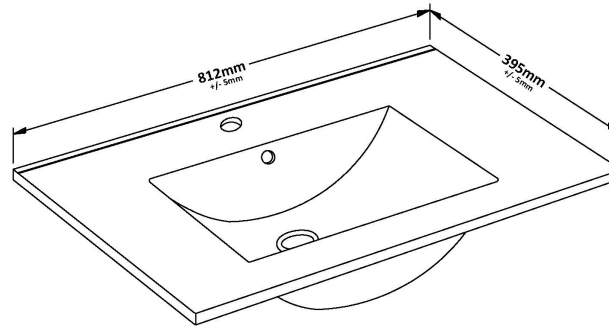

Packaging Dimensions

Height (mm):	410
Width (mm):	820
Depth (mm):	835
Gross Weight (kg):	37.8

Packaging Data

Box Colour:	Brown Cardboard Box - Printed
Box Qty:	1
Label Size:	100 x 50
Label Colour:	Not Applicable
Label Qty:	0

Outer Box Dimensions (If Applicable)

Height (mm):	
Width (mm):	
Depth (mm):	
Gross Weight (kg):	
Barcode:	5055146194781

Product Details

Country of Origin:	China
Fitting Instruction:	No
CE Certification:	N/A
FSC Certified Materials:	Yes
Colour:	Gloss White
Construction Method:	Cam & Wood Dowel
Construction Type:	Rigid
Cabinet Finish:	MFC Painted Gloss
Fascia Finish:	MFC Painted Gloss
Cabinet Thickness (mm):	16
Fascia Thickness (mm):	18
Drawer Included:	Yes
Drawer Type:	16mm MFC Soft Close
No of Shelves:	3
Hinge Type:	95 Degree Clip-On Soft Close
Hinge Included:	Yes
Adjustable Legs:	No
Fixings Included:	No
Handle Style:	Modern
Waste Shroud:	No
Handle Included:	Yes
Handle Type:	D-Shape

Sales Code: NVM005

Description: Minimalist Basin 800mm

Product Dimensions

Height (mm):	170
Width (mm):	800
Depth (mm):	390
Nett Weight (kg):	16.9

Packaging Dimensions

Height (mm):	400
Width (mm):	820
Depth (mm):	200
Gross Weight (kg):	16.9

Packaging Data

Box Colour:	Brown Cardboard Box - Printed
Box Qty:	1
Label Size:	100 x 50
Label Colour:	White Label
Label Qty:	2

Outer Box Dimensions (If Applicable)

Height (mm):	
Width (mm):	
Depth (mm):	
Gross Weight (kg):	
Barcode:	5055146194675