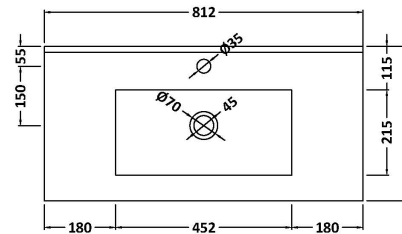

Packaging Dimensions

Height (mm):	410
Width (mm):	820
Depth (mm):	835
Gross Weight (kg):	37.8

Packaging Data

Box Colour:	Brown Cardboard Box - Printed
Box Qty:	1
Label Size:	100 x 50
Label Colour:	Not Applicable
Label Qty:	0

Outer Box Dimensions (If Applicable)

Height (mm):	
Width (mm):	
Depth (mm):	
Gross Weight (kg):	
Barcode:	5055146194781

Product Details

Country of Origin:	China
Fitting Instruction:	No
CE Certification:	N/A
FSC Certified Materials:	Yes
Colour:	Gloss White
Construction Method:	Cam & Wood Dowel
Construction Type:	Rigid
Cabinet Finish:	MFC Painted Gloss
Fascia Finish:	MFC Painted Gloss
Cabinet Thickness (mm):	16
Fascia Thickness (mm):	18
Drawer Included:	Yes
Drawer Type:	16mm MFC Soft Close
No of Shelves:	3
Hinge Type:	95 Degree Clip-On Soft Close
Hinge Included:	Yes
Adjustable Legs:	No
Fixings Included:	No
Handle Style:	Modern
Waste Shroud:	No
Handle Included:	Yes
Handle Type:	D-Shape

Sales Code: NVM005

Description: Minimalist Basin 800mm

Product Dimensions

Height (mm):	170
Width (mm):	800
Depth (mm):	390
Nett Weight (kg):	16.9

Packaging Dimensions

Height (mm):	400
Width (mm):	820
Depth (mm):	200
Gross Weight (kg):	16.9

Packaging Data

Box Colour:	Brown Cardboard Box - Printed
Box Qty:	1
Label Size:	100 x 50
Label Colour:	White Label
Label Qty:	2

Outer Box Dimensions (If Applicable)

Height (mm):	
Width (mm):	
Depth (mm):	
Gross Weight (kg):	
Barcode:	5055146194675