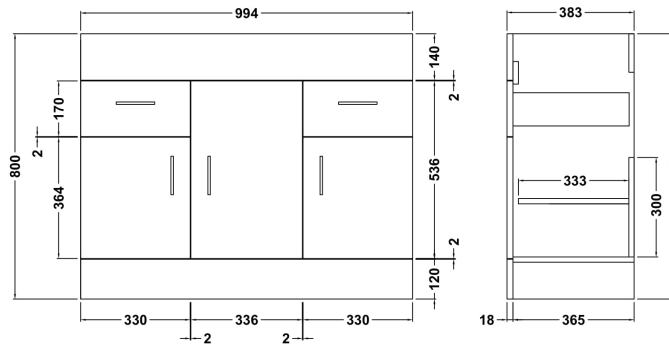

Sales Code: VTNB1000

Description: White Minimalist 1000 Unit Mid Edge Bas

Packaging Details

Barcode: 5055369048021

Sales Code: NVM017

Description: 1000 Mid Edged Basin 1 Th

Product Dimensions

Height (mm):	180
Width (mm):	1010
Depth (mm):	390
Nett Weight (kg):	20.6

Packaging Dimensions

Height (mm):	210
Width (mm):	410
Depth (mm):	1030
Gross Weight (kg):	20.6

Packaging Data

Box Colour:	Brown Cardboard Box - Printed
Box Qty:	1
Label Size:	100 x 50
Label Colour:	White Label
Label Qty:	2

Outer Box Dimensions (If Applicable)

Height (mm):	
Width (mm):	
Depth (mm):	
Gross Weight (kg):	
Barcode:	5055369043439

Product Details

Country of Origin:	China
Fitting Instruction:	No
Certification:	CE: No WRAS: N/A WRAS No: N/A
Product Material:	Vitreous China
Fixing Supplied:	No

Sales Code: NVM107

Description: 1000X400mm Turin Cabinet

Product Dimensions

Height (mm):	800
Width (mm):	1000
Depth (mm):	385
Nett Weight (kg):	43

Packaging Dimensions

Height (mm):	410
Width (mm):	1020
Depth (mm):	835
Gross Weight (kg):	43