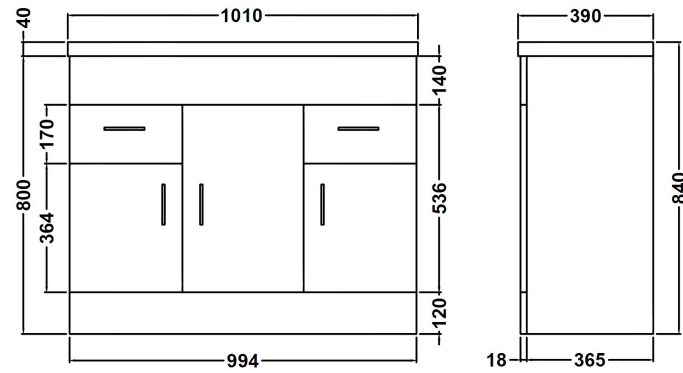

Sales Code: VTNB1000

Description: White Minimalist 1000 Unit Mid Edge Bas

Packaging Details

Barcode: 5055369048021

Sales Code: NVM017

Description: 1000 Mid Edged Basin 1 Th

Product Dimensions

Height (mm):	180
Width (mm):	1010
Depth (mm):	390
Nett Weight (kg):	20.6

Packaging Dimensions

Height (mm):	210
Width (mm):	410
Depth (mm):	1030
Gross Weight (kg):	20.6

Packaging Data

Box Colour:	Brown Cardboard Box - Printed
Box Qty:	1
Label Size:	100 x 50
Label Colour:	White Label
Label Qty:	2

Outer Box Dimensions (If Applicable)

Height (mm):	
Width (mm):	
Depth (mm):	
Gross Weight (kg):	
Barcode:	5055369043439

Product Details

Country of Origin:	China
Fitting Instruction:	No
Certification:	CE: No WRAS: N/A WRAS No: N/A
Product Material:	Vitreous China
Fixing Supplied:	No

Sales Code: NVM107

Description: 1000X400mm Turin Cabinet

Product Dimensions

Height (mm):	800
Width (mm):	1000
Depth (mm):	385
Nett Weight (kg):	43

Packaging Dimensions

Height (mm):	410
Width (mm):	1020
Depth (mm):	835
Gross Weight (kg):	43