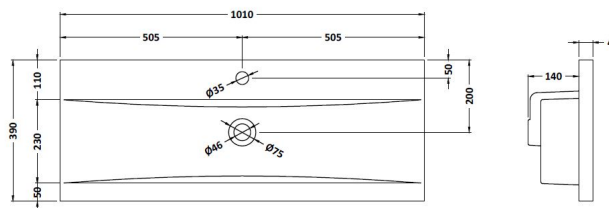

Sales Code: VTNB1000

Description: White Minimalist 1000 Unit Mid Edge Bas

Packaging Details

Barcode: 5055369048021

Sales Code: NVM017

Description: 1000 Mid Edged Basin 1 Th

Product Dimensions

Height (mm):	180
Width (mm):	1010
Depth (mm):	390
Nett Weight (kg):	20.6

Packaging Dimensions

Height (mm):	210
Width (mm):	410
Depth (mm):	1030
Gross Weight (kg):	20.6

Packaging Data

Box Colour:	Brown Cardboard Box - Printed
Box Qty:	1
Label Size:	100 x 50
Label Colour:	White Label
Label Qty:	2

Outer Box Dimensions (If Applicable)

Height (mm):	
Width (mm):	
Depth (mm):	
Gross Weight (kg):	
Barcode:	5055369043439

Product Details

Country of Origin:	China
Fitting Instruction:	No
Certification:	CE: No WRAS: N/A WRAS No: N/A
Product Material:	Vitreous China
Fixing Supplied:	No

Sales Code: NVM107

Description: 1000X400mm Turin Cabinet

Product Dimensions

Height (mm):	800
Width (mm):	1000
Depth (mm):	385
Nett Weight (kg):	43

Packaging Dimensions

Height (mm):	410
Width (mm):	1020
Depth (mm):	835
Gross Weight (kg):	43