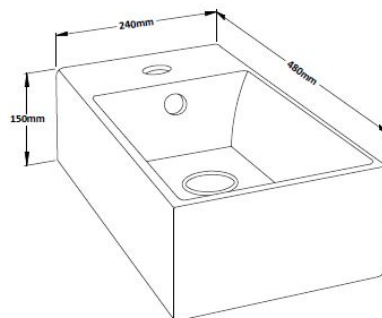

Packaging Dimensions

Height (mm):	255
Width (mm):	500
Depth (mm):	720
Gross Weight (kg):	14.06

Packaging Data

Box Colour:	Brown Cardboard Box - Printed
Box Qty:	1
Label Size:	100 x 50
Label Colour:	Not Applicable
Label Qty:	0

Outer Box Dimensions (If Applicable)

Height (mm):	
Width (mm):	
Depth (mm):	
Gross Weight (kg):	
Barcode:	5055146195580

Product Details

Country of Origin:	China
Fitting Instruction:	No
CE Certification:	N/A
FSC Certified Materials:	Yes
Colour:	Gloss White
Construction Method:	Cam & Wood Dowel
Construction Type:	Rigid
Cabinet Finish:	MFC Painted Gloss
Fascia Finish:	Mdf Painted Gloss
Cabinet Thickness (mm):	16
Fascia Thickness (mm):	18
Drawer Included:	No
Drawer Type:	Not Applicable
No of Shelves:	1
Hinge Type:	95 Degree Clip-On Soft Close
Hinge Included:	Yes
Adjustable Legs:	No
Fixings Included:	Yes
Handle Style:	Modern
Waste Shroud:	No
Handle Included:	Yes
Handle Type:	Bar

Sales Code: NBV001

Description: Cubix Compact Vessel

Product Dimensions

Height (mm):	240
Width (mm):	480
Depth (mm):	140
Nett Weight (kg):	10.78

Packaging Dimensions

Height (mm):	270
Width (mm):	470
Depth (mm):	180
Gross Weight (kg):	10.78

Packaging Data

Box Colour:	Brown Cardboard Box - Printed
Box Qty:	1
Label Size:	100 x 50
Label Colour:	White Label
Label Qty:	2

Outer Box Dimensions (If Applicable)

Height (mm):	
Width (mm):	
Depth (mm):	
Gross Weight (kg):	
Barcode:	5055146194033