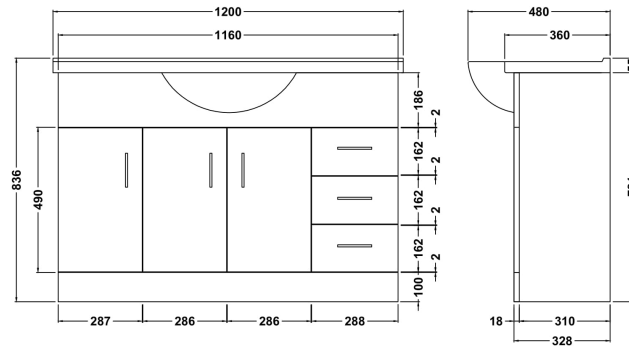

Sales Code: VTY1200

Description: High Gloss White 1200 Basin Unit

Packaging Details

Barcode: 5055146175315