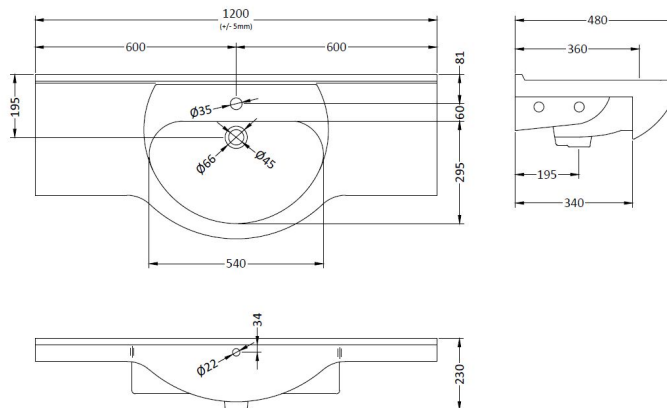

### Product Dimensions

Height (mm):	480
Width (mm):	1200
Depth (mm):	230
Nett Weight (kg):	29.8

### Packaging Dimensions

Height (mm):	520
Width (mm):	1215
Depth (mm):	250
Gross Weight (kg):	31

### Product Dimensions

Height (mm):	781
Width (mm):	1160
Depth (mm):	328
Nett Weight (kg):	41

### Packaging Dimensions

Height (mm):	355
Width (mm):	1185
Depth (mm):	815
Gross Weight (kg):	41