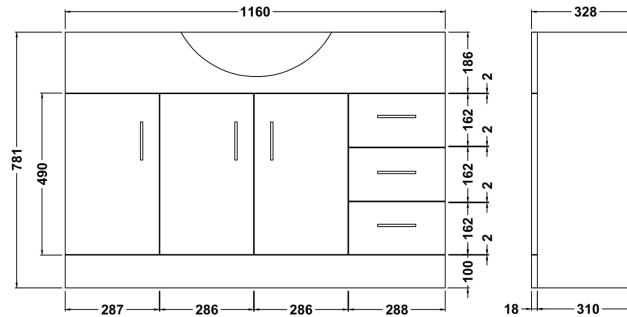

### Product Dimensions

Height (mm):	480
Width (mm):	1200
Depth (mm):	230
Nett Weight (kg):	29.8

### Packaging Dimensions

Height (mm):	520
Width (mm):	1215
Depth (mm):	250
Gross Weight (kg):	31

### Outer Box Dimensions (If Applicable)

Height (mm):	
Width (mm):	
Depth (mm):	
Gross Weight (kg):	
Barcode:	5055146175827

### Product Dimensions

Height (mm):	781
Width (mm):	1160
Depth (mm):	328
Nett Weight (kg):	41