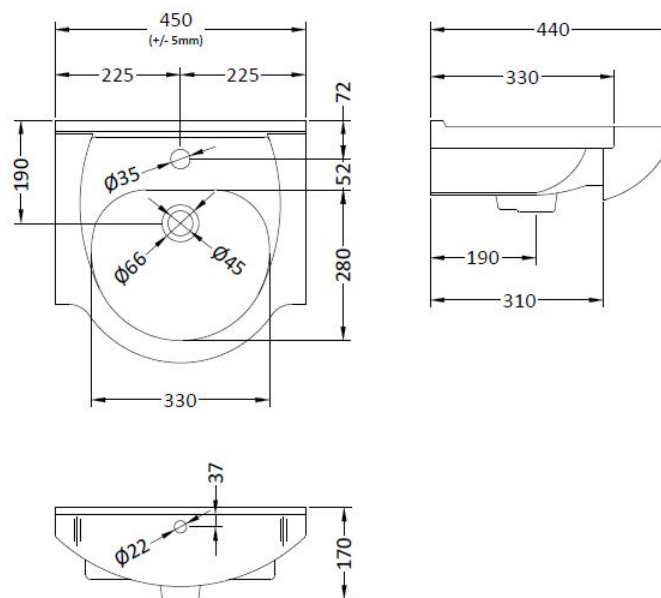

Sales Code: VTY450

Description: High Gloss White 450 Basin Unit

Packaging Details

Barcode: 5055146168607

Sales Code: NBC001

Description: Classic 450mm 1T/H Basin

Product Dimensions

Height (mm):	170
Width (mm):	450
Depth (mm):	440
Nett Weight (kg):	12

Packaging Dimensions

Height (mm):	470
Width (mm):	460
Depth (mm):	190
Gross Weight (kg):	12.56

Packaging Data

Box Colour:	Brown Cardboard Box - Printed
Box Qty:	1
Label Size:	130 x 95
Label Colour:	Not Applicable
Label Qty:	0

Outer Box Dimensions (If Applicable)

Height (mm):	
Width (mm):	
Depth (mm):	
Gross Weight (kg):	
Barcode:	5055146172888

Product Details

Country of Origin:	China
Fitting Instruction:	No
Certification:	CE: No WRAS: N/A WRAS No: N/A
Product Material:	Vitreous China
Fixing Supplied:	No

Sales Code: PRC101

Description: 450 Pr Std Basin Unit

Product Dimensions

Height (mm):	781
Width (mm):	415
Depth (mm):	298
Nett Weight (kg):	14.02

Packaging Dimensions

Height (mm):	325
Width (mm):	440
Depth (mm):	815
Gross Weight (kg):	14.02