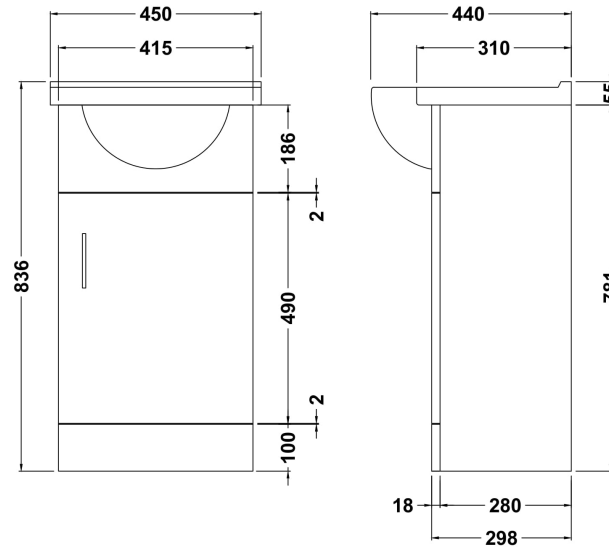

Sales Code: VTY450

Description: High Gloss White 450 Basin Unit

Packaging Details

Barcode: 5055146168607

Sales Code: NBC001

Description: Classic 450mm 1T/H Basin

Product Dimensions

Height (mm):	170
Width (mm):	450
Depth (mm):	440
Nett Weight (kg):	12

Packaging Dimensions

Height (mm):	470
Width (mm):	460
Depth (mm):	190
Gross Weight (kg):	12.56

Packaging Data

Box Colour:	Brown Cardboard Box - Printed
Box Qty:	1
Label Size:	130 x 95
Label Colour:	Not Applicable
Label Qty:	0

Outer Box Dimensions (If Applicable)

Height (mm):	
Width (mm):	
Depth (mm):	
Gross Weight (kg):	
Barcode:	5055146172888

Product Details

Country of Origin:	China
Fitting Instruction:	No
Certification:	CE: No WRAS: N/A WRAS No: N/A
Product Material:	Vitreous China
Fixing Supplied:	No

Sales Code: PRC101

Description: 450 Pr Std Basin Unit

Product Dimensions

Height (mm):	781
Width (mm):	415
Depth (mm):	298
Nett Weight (kg):	14.02

Packaging Dimensions

Height (mm):	325
Width (mm):	440
Depth (mm):	815
Gross Weight (kg):	14.02