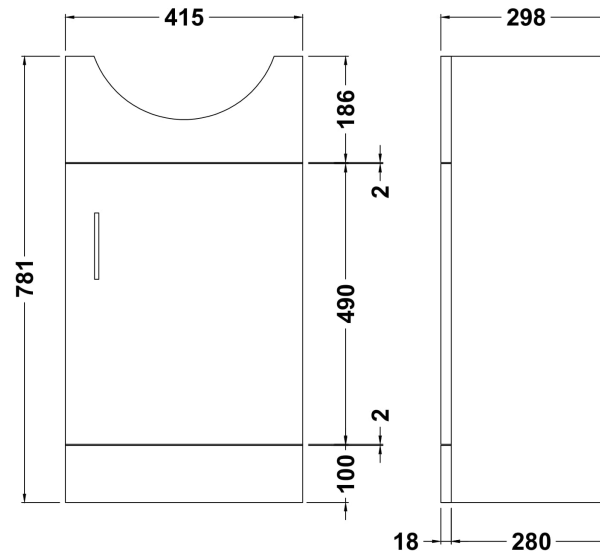

Packaging Dimensions

Height (mm):	470
Width (mm):	460
Depth (mm):	190
Gross Weight (kg):	12.56

Packaging Data

Box Colour:	Brown Cardboard Box - Printed
Box Qty:	1
Label Size:	130 x 95
Label Colour:	Not Applicable
Label Qty:	0

Outer Box Dimensions (If Applicable)

Height (mm):	
Width (mm):	
Depth (mm):	
Gross Weight (kg):	
Barcode:	5055146172888

Product Details

Country of Origin:	China
Fitting Instruction:	No
Certification:	CE: No WRAS: N/A WRAS No: N/A
Product Material:	Vitreous China
Fixing Supplied:	No

Sales Code: PRC101

Description: 450 Pr Std Basin Unit

Product Dimensions

Height (mm):	781
Width (mm):	415
Depth (mm):	298
Nett Weight (kg):	14.02

Packaging Dimensions

Height (mm):	325
Width (mm):	440
Depth (mm):	815
Gross Weight (kg):	14.02

Packaging Data

Box Colour:	Brown Cardboard Box - Printed
Box Qty:	1
Label Size:	100 x 50
Label Colour:	Not Applicable
Label Qty:	0

Outer Box Dimensions (If Applicable)

Height (mm):	
Width (mm):	
Depth (mm):	
Gross Weight (kg):	
Barcode:	5055369058310