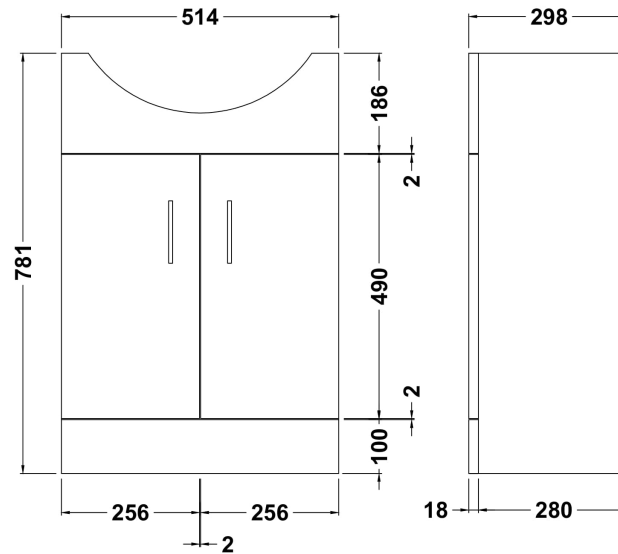

### Product Dimensions

Height (mm):	180
Width (mm):	550
Depth (mm):	430
Nett Weight (kg):	13

### Outer Box Dimensions (If Applicable)

Height (mm):	
Width (mm):	
Depth (mm):	
Gross Weight (kg):	
Barcode:	5055146172895

### Product Dimensions

Height (mm):	781
Width (mm):	520
Depth (mm):	298
Nett Weight (kg):	15.8

### Packaging Dimensions

Height (mm):	325
Width (mm):	540
Depth (mm):	815
Gross Weight (kg):	16.8