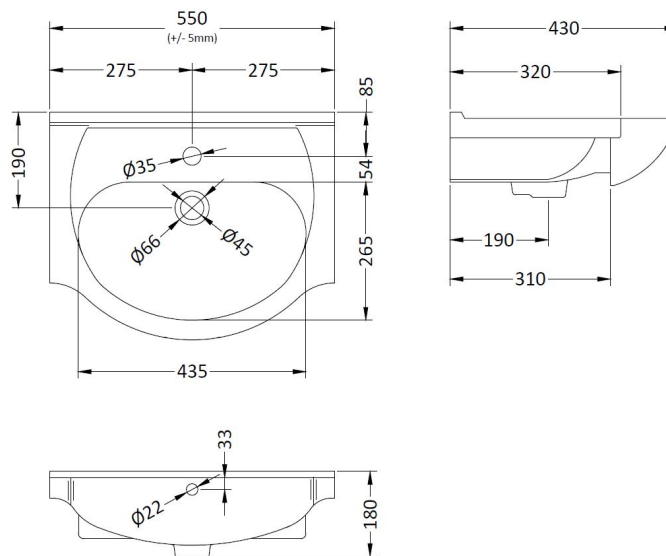

### Product Dimensions

Height (mm):	180
Width (mm):	550
Depth (mm):	430
Nett Weight (kg):	13

### Packaging Dimensions

Height (mm):	470
Width (mm):	560
Depth (mm):	190
Gross Weight (kg):	13.69

### Product Dimensions

Height (mm):	781
Width (mm):	520
Depth (mm):	298
Nett Weight (kg):	15.8

### Packaging Dimensions

Height (mm):	325
Width (mm):	540
Depth (mm):	815
Gross Weight (kg):	16.8