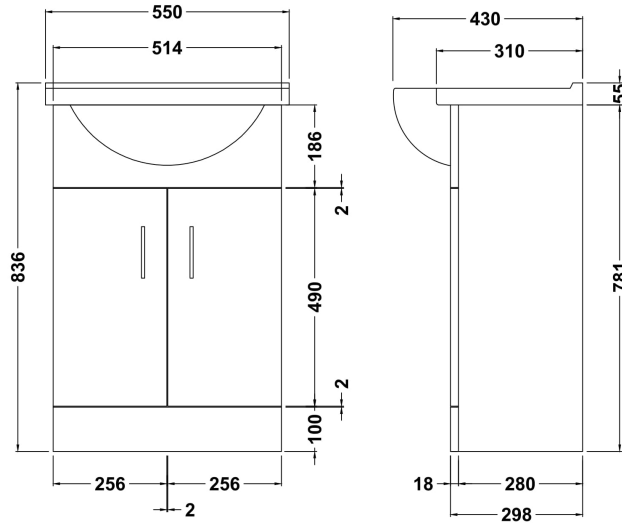

Sales Code: VTY550

Description: High Gloss White 550 Basin Unit

Packaging Details

Barcode: 5055146168614