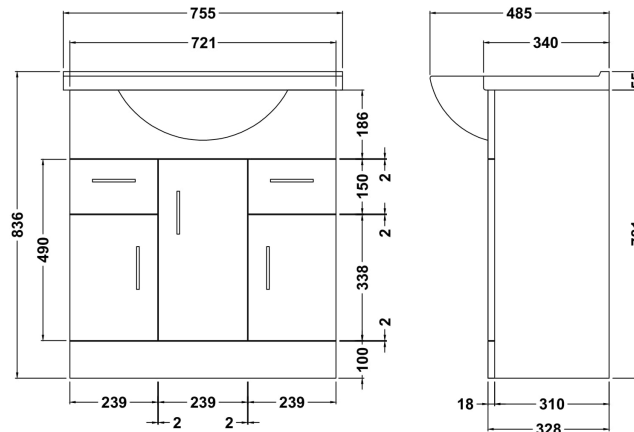

Sales Code: VTY750

Description: High Gloss White 750 Basin Unit

Packaging Details

Barcode: 5055146168621

Sales Code: NBC004

Description: Classic 750mm 1T/H Basin

Product Dimensions

Height (mm):	230
Width (mm):	760
Depth (mm):	485
Nett Weight (kg):	20.8

Packaging Dimensions

Height (mm):	535
Width (mm):	780
Depth (mm):	240
Gross Weight (kg):	21.43

Packaging Data

Box Colour:	Brown Cardboard Box - Printed
Box Qty:	1
Label Size:	100 x 50
Label Colour:	Not Applicable
Label Qty:	0

Outer Box Dimensions (If Applicable)

Height (mm):	
Width (mm):	
Depth (mm):	
Gross Weight (kg):	
Barcode:	5055146172901

Product Details

Country of Origin:	China
Fitting Instruction:	No
Certification:	CE: No WRAS: N/A WRAS No: N/A
Product Material:	Vitreous China
Fixing Supplied:	No

Sales Code: PRC104

Description: 750 Pr Std Basin Unit

Product Dimensions

Height (mm):	781
Width (mm):	620
Depth (mm):	298
Nett Weight (kg):	28.9

Packaging Dimensions

Height (mm):	355
Width (mm):	745
Depth (mm):	815
Gross Weight (kg):	28.9