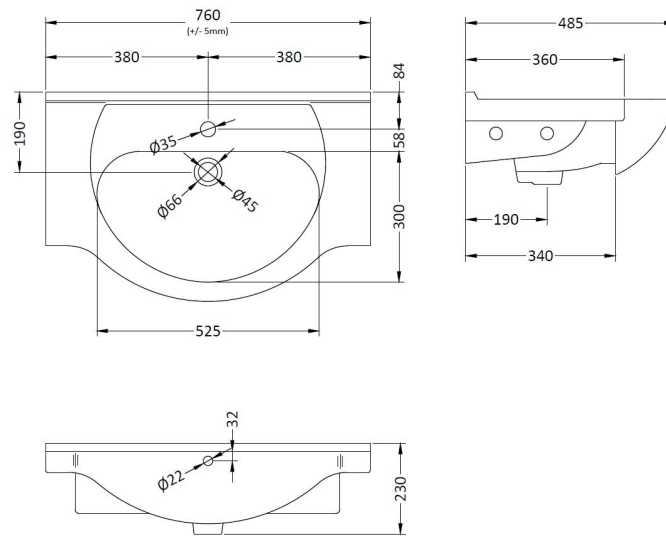

Sales Code: VTY750

Description: High Gloss White 750 Basin Unit

Packaging Details

Barcode: 5055146168621

Sales Code: NBC004

Description: Classic 750mm 1T/H Basin

Product Dimensions

Height (mm):	230
Width (mm):	760
Depth (mm):	485
Nett Weight (kg):	20.8

Packaging Dimensions

Height (mm):	535
Width (mm):	780
Depth (mm):	240
Gross Weight (kg):	21.43

Packaging Data

Box Colour:	Brown Cardboard Box - Printed
Box Qty:	1
Label Size:	100 x 50
Label Colour:	Not Applicable
Label Qty:	0

Outer Box Dimensions (If Applicable)

Height (mm):	
Width (mm):	
Depth (mm):	
Gross Weight (kg):	
Barcode:	5055146172901

Product Details

Country of Origin:	China
Fitting Instruction:	No
Certification:	CE: No WRAS: N/A WRAS No: N/A
Product Material:	Vitreous China
Fixing Supplied:	No

Sales Code: PRC104

Description: 750 Pr Std Basin Unit

Product Dimensions

Height (mm):	781
Width (mm):	620
Depth (mm):	298
Nett Weight (kg):	28.9

Packaging Dimensions

Height (mm):	355
Width (mm):	745
Depth (mm):	815
Gross Weight (kg):	28.9