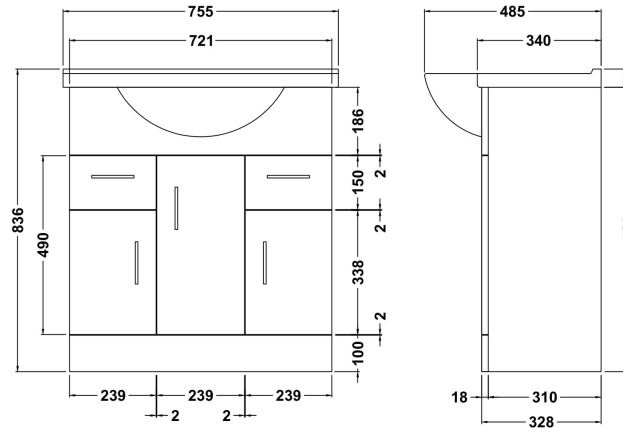

Sales Code: VTY750

Description: High Gloss White 750 Basin Unit

Packaging Details

Barcode: 5055146168621

Sales Code: NBC004

Description: Classic 750mm 1T/H Basin

Product Dimensions

Height (mm):	230
Width (mm):	760
Depth (mm):	485
Nett Weight (kg):	20.8

Packaging Dimensions

Height (mm):	535
Width (mm):	780
Depth (mm):	240
Gross Weight (kg):	21.43

Packaging Data

Box Colour:	Brown Cardboard Box - Printed
Box Qty:	1
Label Size:	100 x 50
Label Colour:	Not Applicable
Label Qty:	0

Outer Box Dimensions (If Applicable)

Height (mm):	
Width (mm):	
Depth (mm):	
Gross Weight (kg):	
Barcode:	5055146172901

Product Details

Country of Origin:	China
Fitting Instruction:	No
Certification:	CE: No WRAS: N/A WRAS No: N/A
Product Material:	Vitreous China
Fixing Supplied:	No

Sales Code: PRC104

Description: 750 Pr Std Basin Unit

Product Dimensions

Height (mm):	781
Width (mm):	620
Depth (mm):	298
Nett Weight (kg):	28.9

Packaging Dimensions

Height (mm):	355
Width (mm):	745
Depth (mm):	815
Gross Weight (kg):	28.9