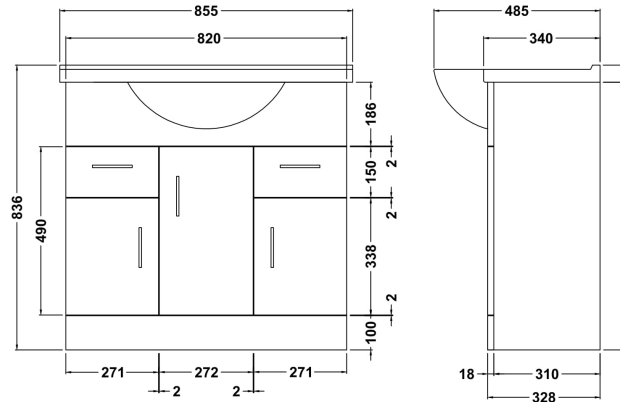

Sales Code: VTY850

Description: High Gloss White 850 Basin Unit

Packaging Details

Barcode: 5055146168638

Sales Code: NBC005

Description: Classic 850mm 1T/H Basin

Product Dimensions

Height (mm):	485
Width (mm):	855
Depth (mm):	235
Nett Weight (kg):	25

Packaging Dimensions

Height (mm):	530
Width (mm):	875
Depth (mm):	235
Gross Weight (kg):	25.87

Packaging Data

Box Colour:	Brown Cardboard Box - Printed
Box Qty:	1
Label Size:	100 x 50
Label Colour:	Not Applicable
Label Qty:	0

Outer Box Dimensions (If Applicable)

Height (mm):	
Width (mm):	
Depth (mm):	
Gross Weight (kg):	
Barcode:	5055146172918

Product Details

Country of Origin:	China
Fitting Instruction:	No
Certification:	CE: No WRAS: N/A WRAS No: N/A
Product Material:	Vitreous China
Fixing Supplied:	No

Sales Code: PRC105

Description: 850 Pr Std Basin Unit

Product Dimensions

Height (mm):	781
Width (mm):	820
Depth (mm):	328
Nett Weight (kg):	33

Packaging Dimensions

Height (mm):	355
Width (mm):	845
Depth (mm):	815
Gross Weight (kg):	33