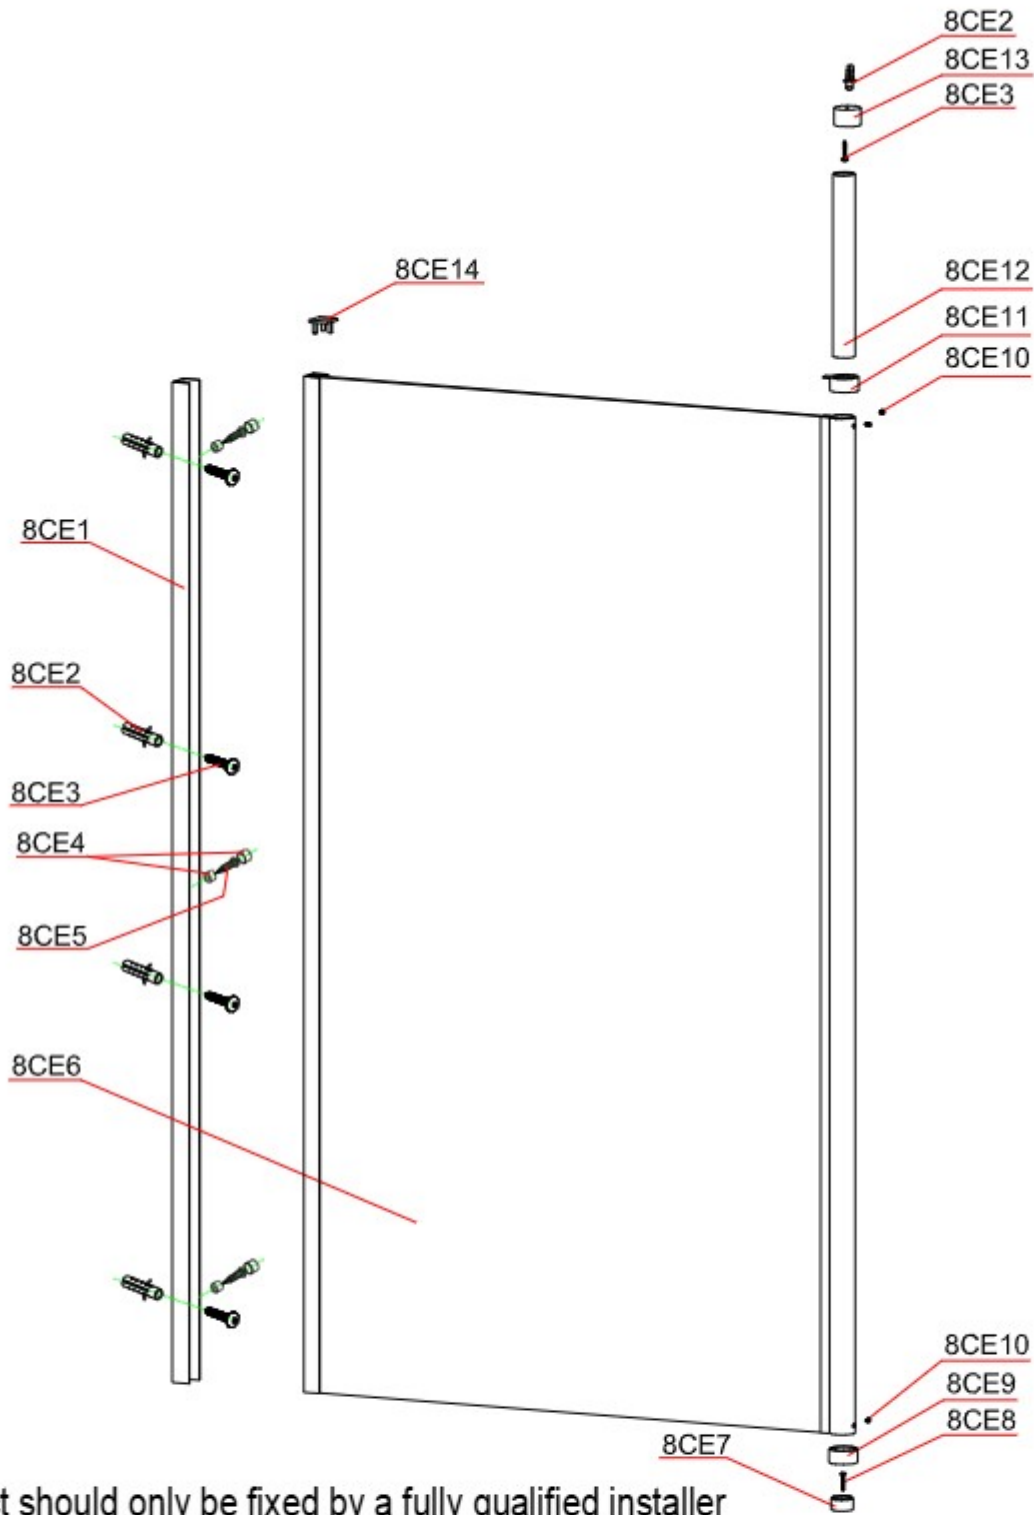

INSTALLATION MANUAL

Eastbrook Code	Adjustment	Eastbrook Code	Adjustment
69.0047	490-500	69.0048	690-700
69.0049	750-760	69.0050	790-800
69.0051	890-900	69.0052	990-1000
69.0053	1190-1200	69.0054	1390-1400

F010

This product should only be fixed by a fully qualified installer

<p>8CE1</p>  <p>1X</p>	<p>8CE2</p>  <p>5X</p>	<p>8CE3</p>  <p>5X</p>	<p>8CE4</p>  <p>3X</p>	<p>8CE5</p>  <p>3X</p>	<p>8CE7</p>  <p>1X</p>	<p>8CE8</p>  <p>1X</p>
<p>8CE9</p>  <p>1X</p>	<p>8CE10</p>  <p>3X</p>	<p>8CE11</p>  <p>2X</p>	<p>8CE12</p>  <p>1X</p>	<p>8CE13</p>  <p>1X</p>	<p>8CE14</p>  <p>1X</p>	

Ø6

Ø3.2

LH

RH

1L

1.1

12mm

8CE1