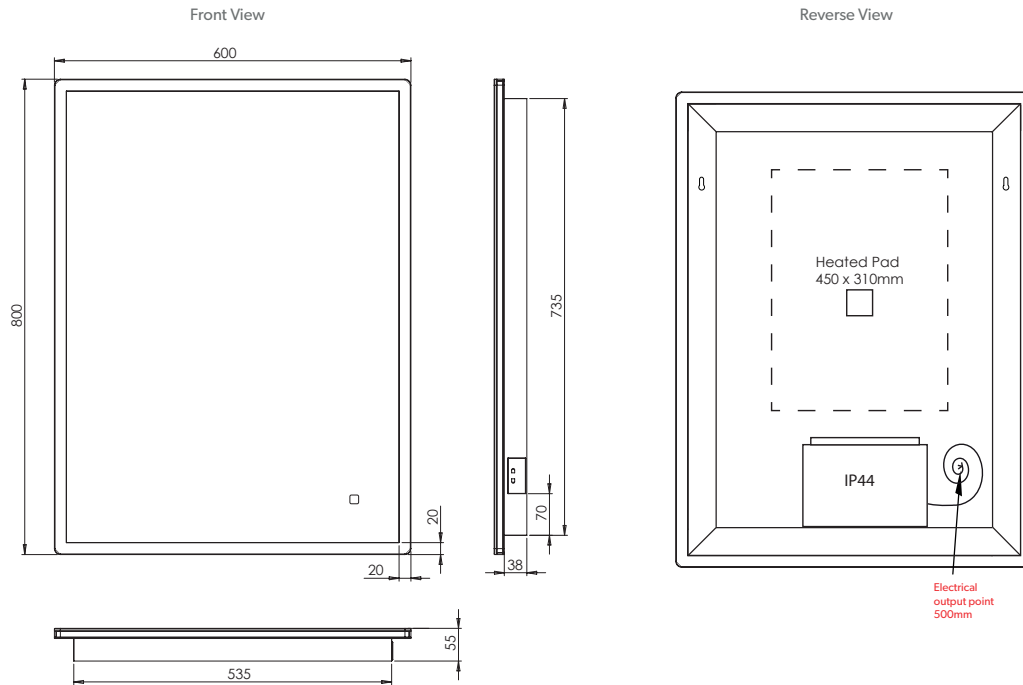

HiB recommend you receive the product before commencing with installation as all sizes and measurements are approximate.

HiB try and ensure all measurements are as accurate as possible.

In the interest of continuous product development, HiB reserves the right to alter specification as necessary. E & OE.

Vega 60

Art no. 78751000

Vega 80

Art no. 78752000