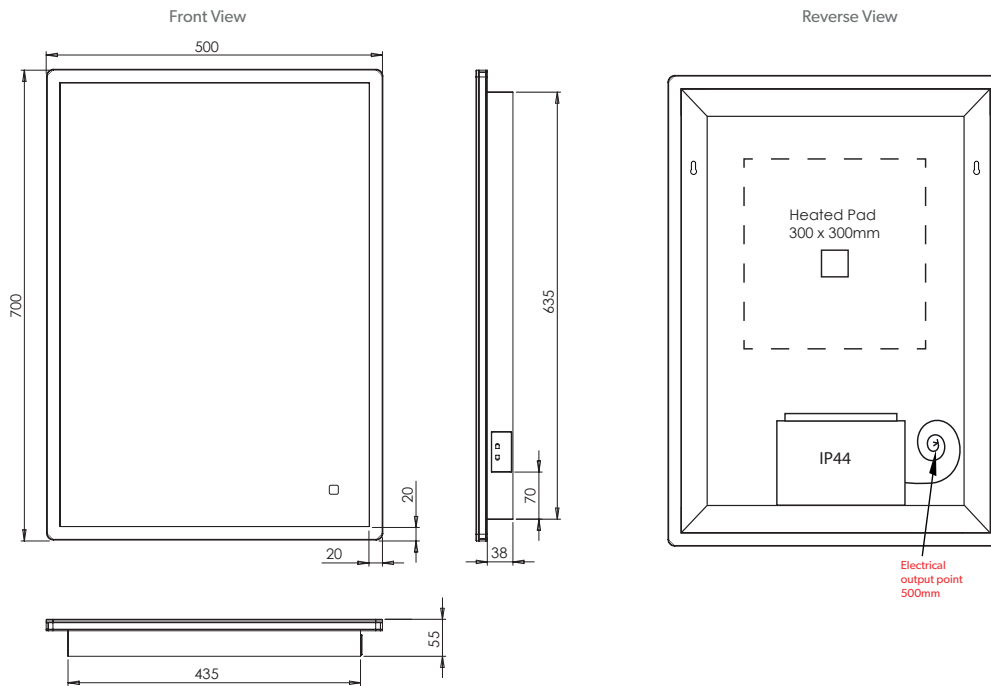

Vega 50

Art no. 78750000

Electrical Safety Information

HiB recommends that all electrical bathroom products should only be fitted by a suitably qualified, Part P registered electrician in accordance with current IEE regulations.

- Ensure mains power supply is switched off before starting installation.
- Before drilling, ensure there are no hidden cables or pipes in the wall.