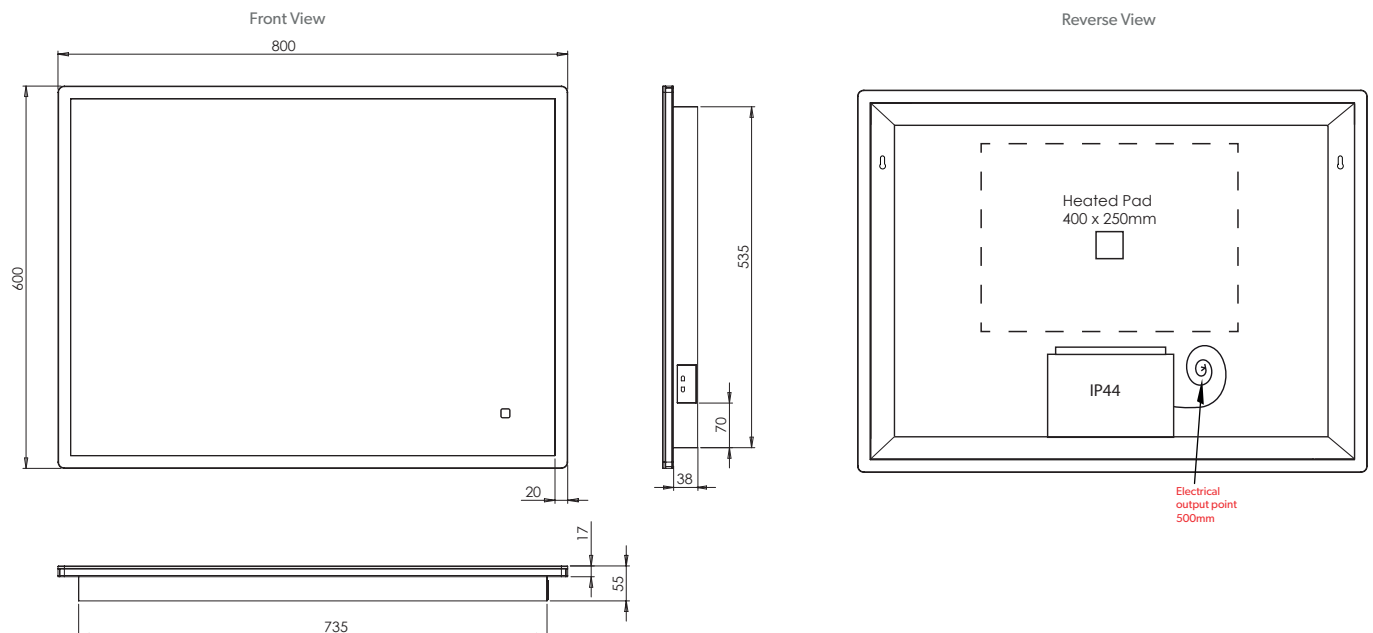

Electrical Safety Information

HiB recommends that all electrical bathroom products should only be fitted by a suitably qualified, Part P registered electrician in accordance with current IEE regulations.

Ensure mains power supply is switched off before starting installation.

Before drilling, ensure there are no hidden cables or pipes in the wall.