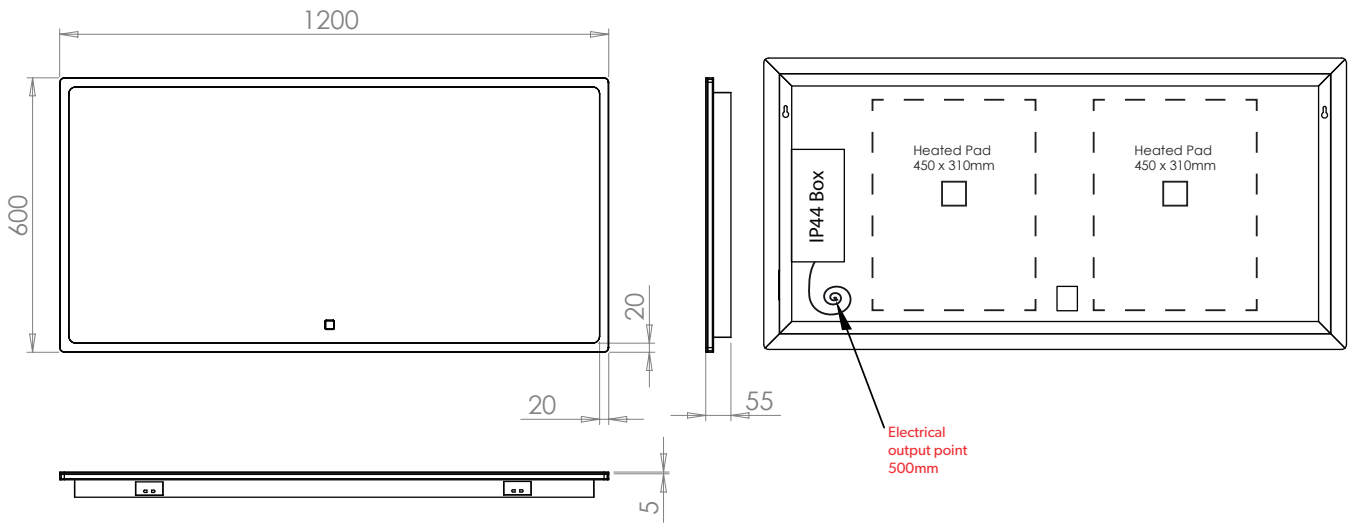

HiB recommend you receive the product before commencing with installation as all sizes and measurements are approximate.
HiB try and ensure all measurements are as accurate as possible.
In the interest of continuous product development, HiB reserves the right to alter specification as necessary. E & OE.

Vega 120

Art no. 78748000