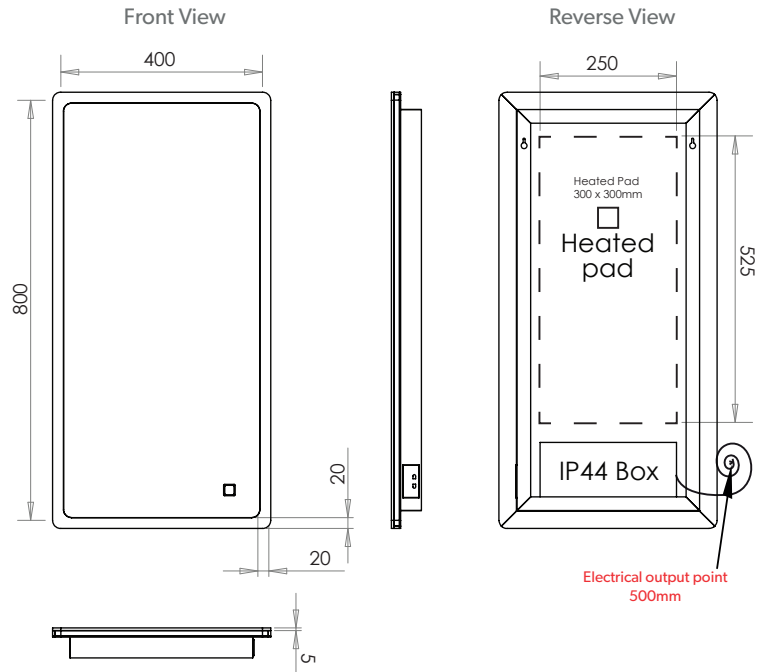

HiB recommend you receive the product before commencing with installation as all sizes and measurements are approximate.
HiB try and ensure all measurements are as accurate as possible.
In the interest of continuous product development, HiB reserves the right to alter specification as necessary. E & OE.

Vega 40

Art no. 78749000