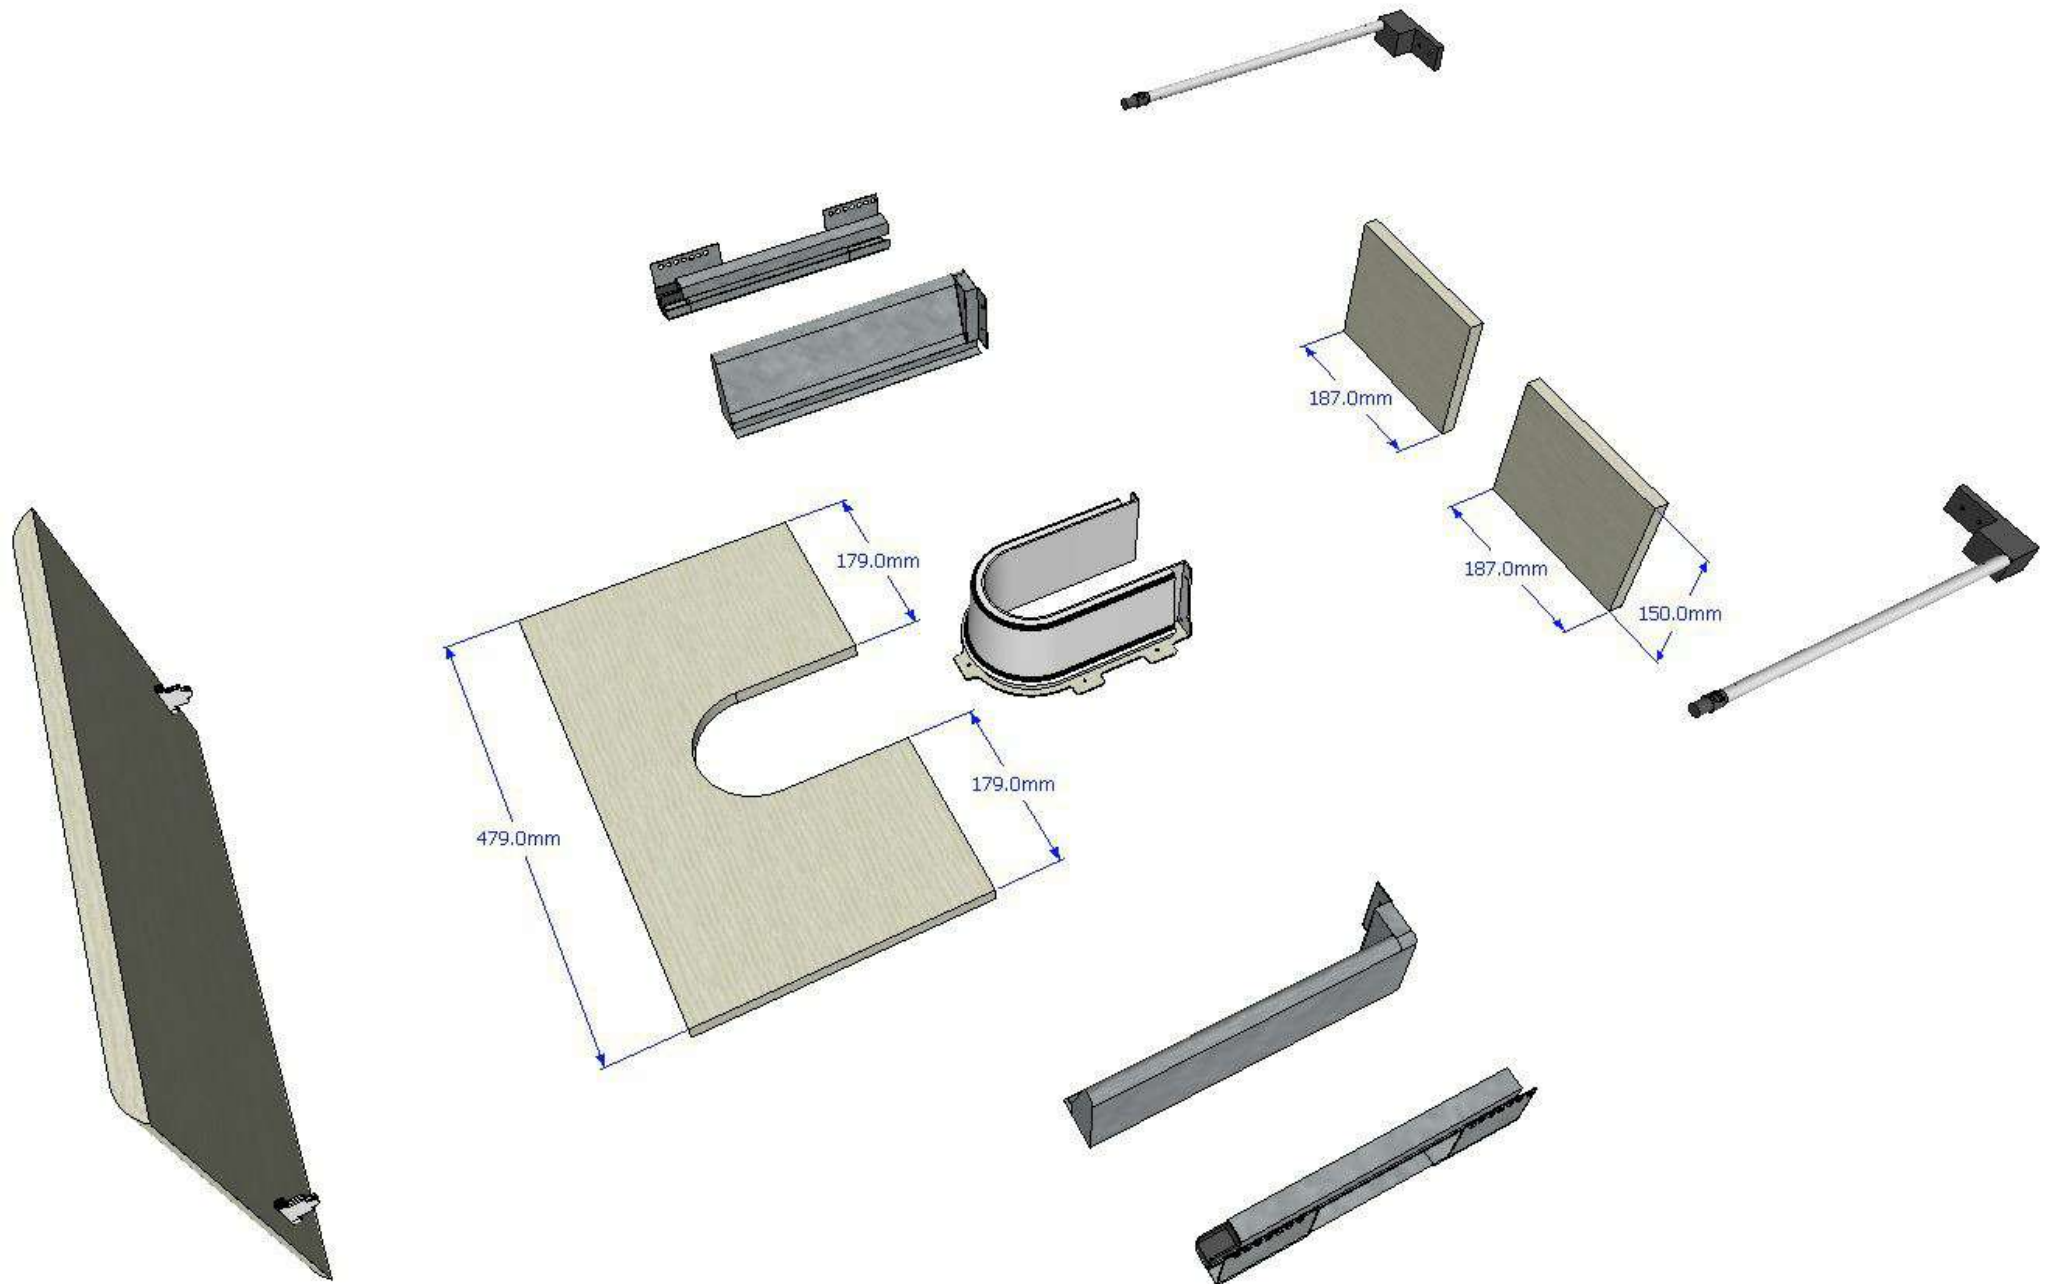

600 Floor Standing Drawer Unit

Top Drawer Assembly