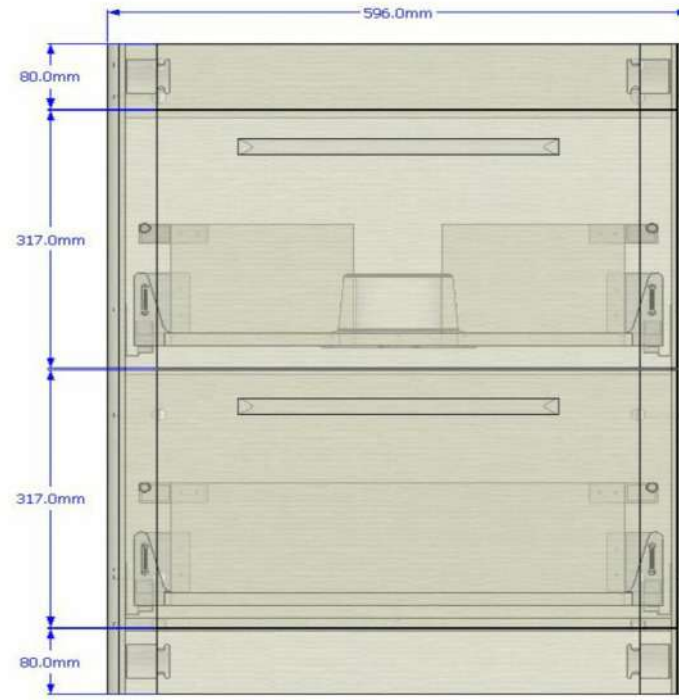

# 600 Floor Standing Drawer Unit

600 Floor Standing Drawer Unit

# 600 Floor Standing Drawer Unit

# 600 Floor Standing Drawer Unit

Left Elevation

Front Elevation

Right Elevation