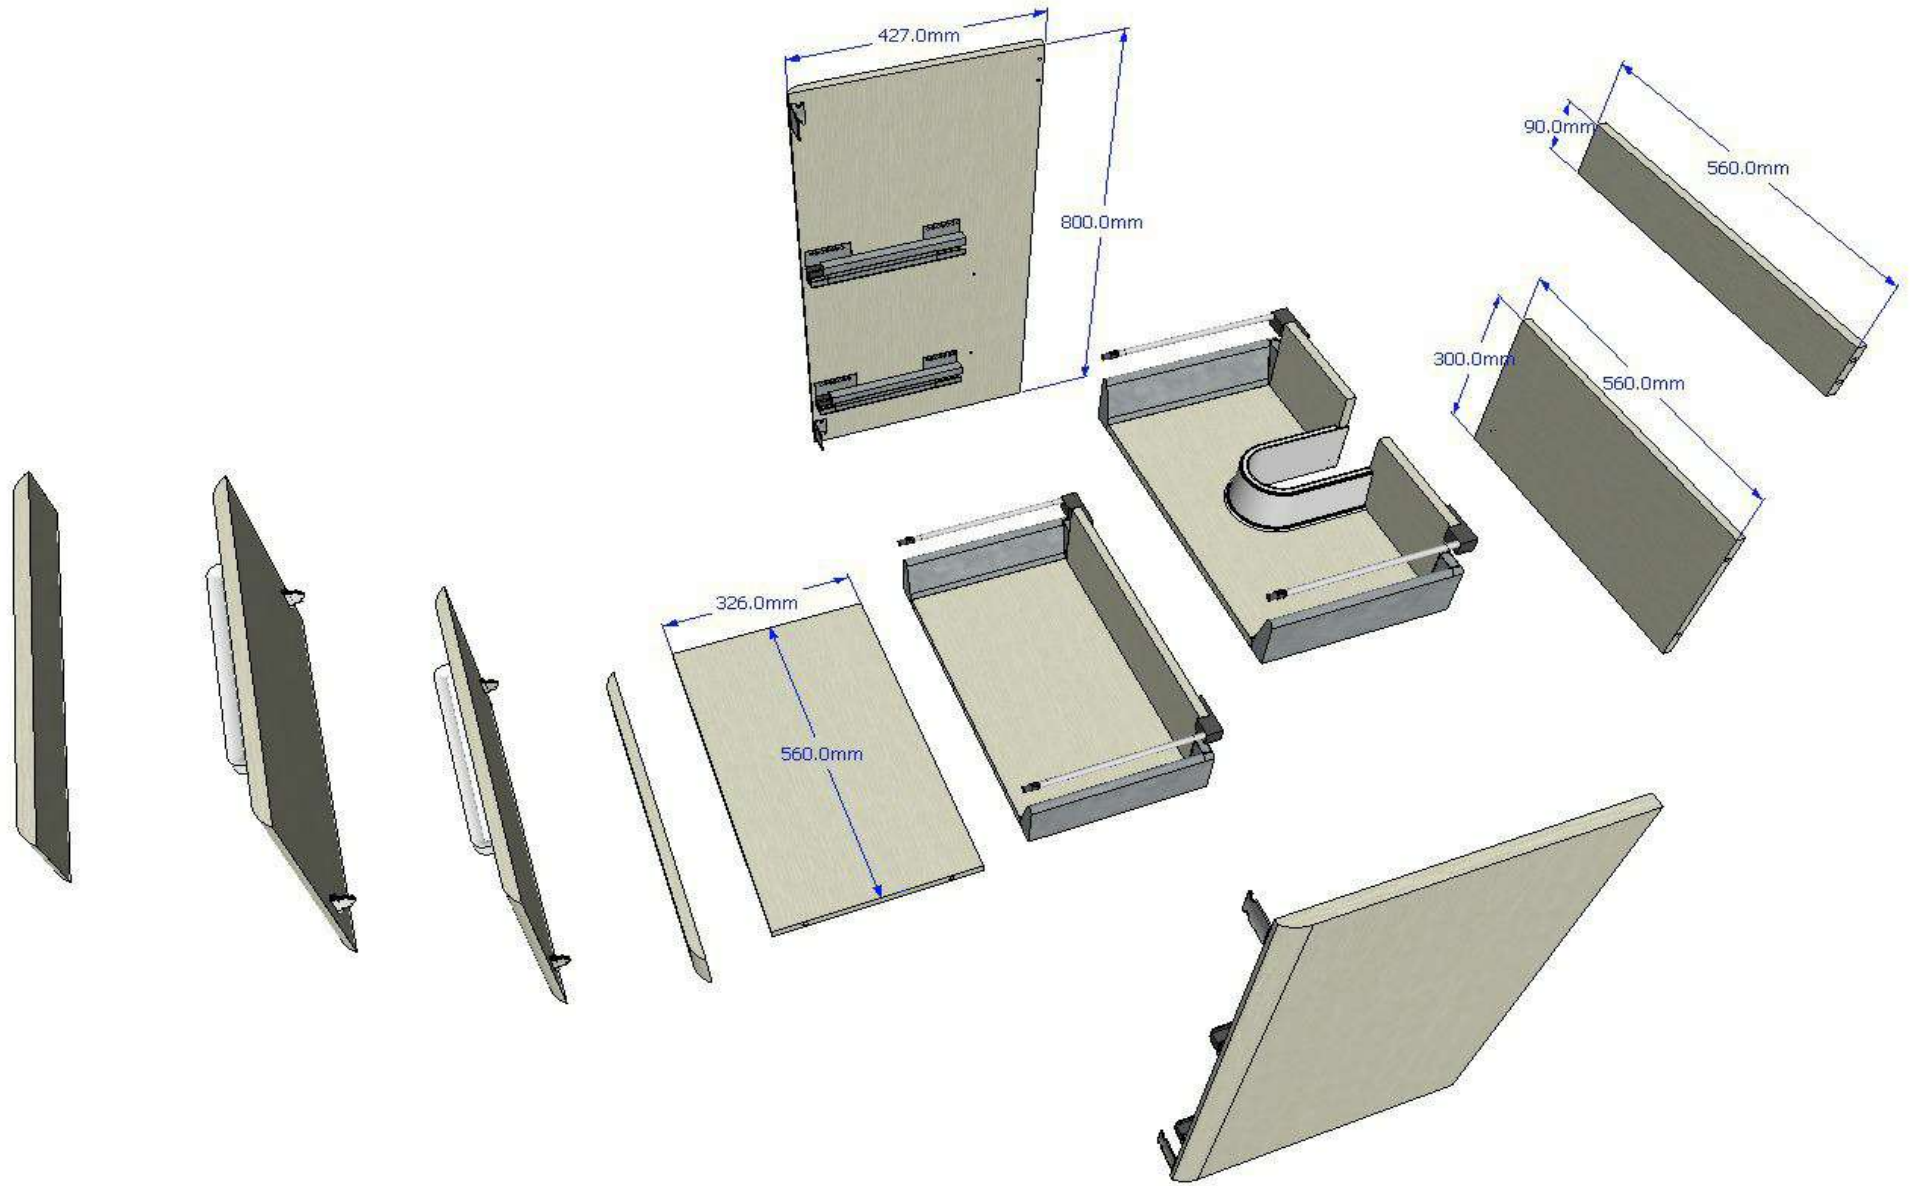

# 600 Floor Standing Drawer Unit

# 600 Floor Standing Drawer Unit

Left Elevation

Front Elevation

Right Elevation

## Main Carcass Assembly