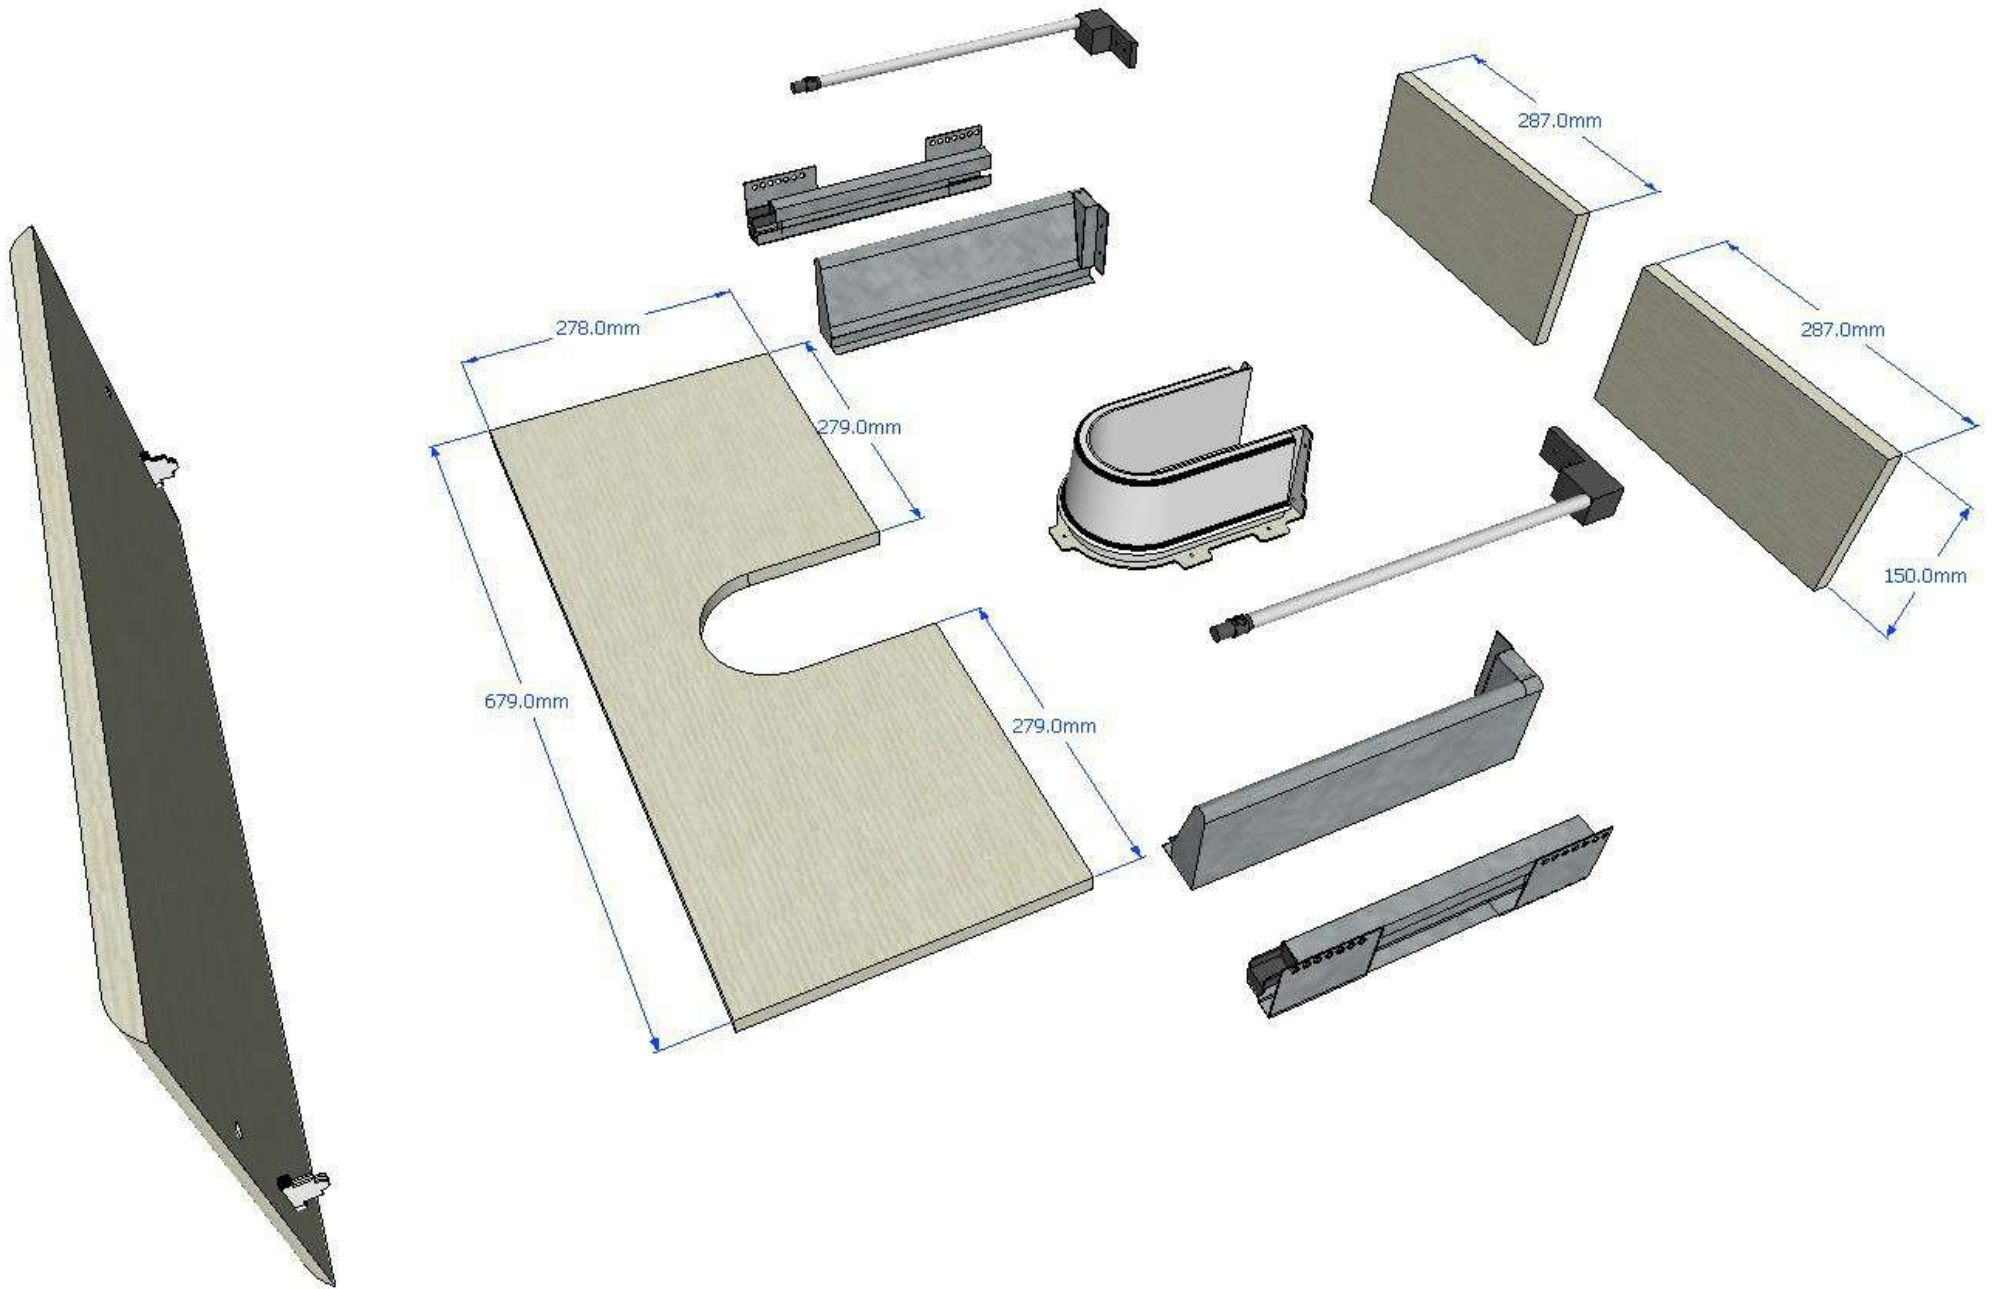

800 Floor Standing 2 Drawer Basin Unit

800 Floor Standing 2 Drawer Basin Unit

800 Floor Standing 2 Drawer Basin Unit

800 Floor Standing 2 Drawer Basin Unit

800 Floor Standing 2 Drawer Basin Unit

Left Elevation

Front Elevation

Right Elevation

800 Floor Standing 2 Drawer Basin Unit

Main Assembly

800 Floor Standing 2 Drawer Basin Unit

Top Drawer Assembly

800 Floor Standing 2 Drawer Basin Unit

Bottom Drawer Assembly

800 Floor Standing 2 Drawer Basin Unit

Separate Components