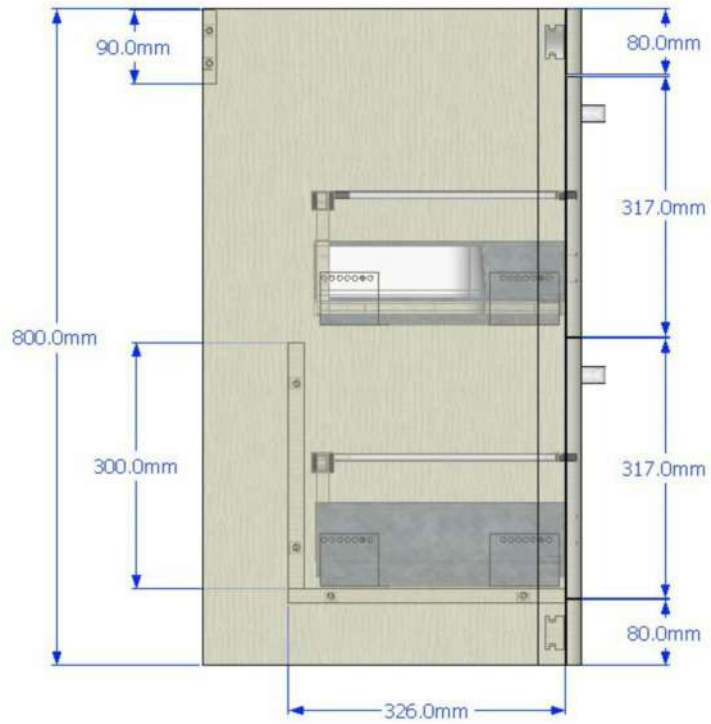

800 Floor Standing 2 Drawer Basin Unit

800 Floor Standing 2 Drawer Basin Unit

800 Floor Standing 2 Drawer Basin Unit

800 Floor Standing 2 Drawer Basin Unit

800 Floor Standing 2 Drawer Basin Unit

Left Elevation

Front Elevation

Right Elevation

800 Floor Standing 2 Drawer Basin Unit

Main Assembly

800 Floor Standing 2 Drawer Basin Unit

Top Drawer Assembly

800 Floor Standing 2 Drawer Basin Unit

Bottom Drawer Assembly

800 Floor Standing 2 Drawer Basin Unit

Separate Components