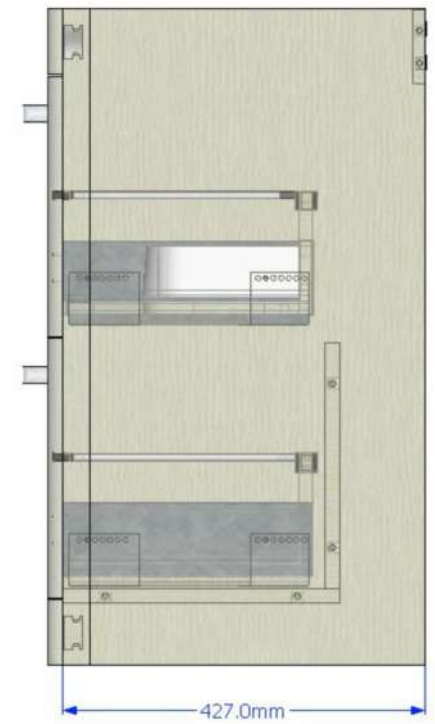

800 Floor Standing 2 Drawer Basin Unit

800 Floor Standing 2 Drawer Basin Unit

800 Floor Standing 2 Drawer Basin Unit

800 Floor Standing 2 Drawer Basin Unit

800 Floor Standing 2 Drawer Basin Unit

Left Elevation

Front Elevation

Right Elevation

800 Floor Standing 2 Drawer Basin Unit

Main Assembly

800 Floor Standing 2 Drawer Basin Unit

Top Drawer Assembly

800 Floor Standing 2 Drawer Basin Unit

Bottom Drawer Assembly

800 Floor Standing 2 Drawer Basin Unit

Separate Components