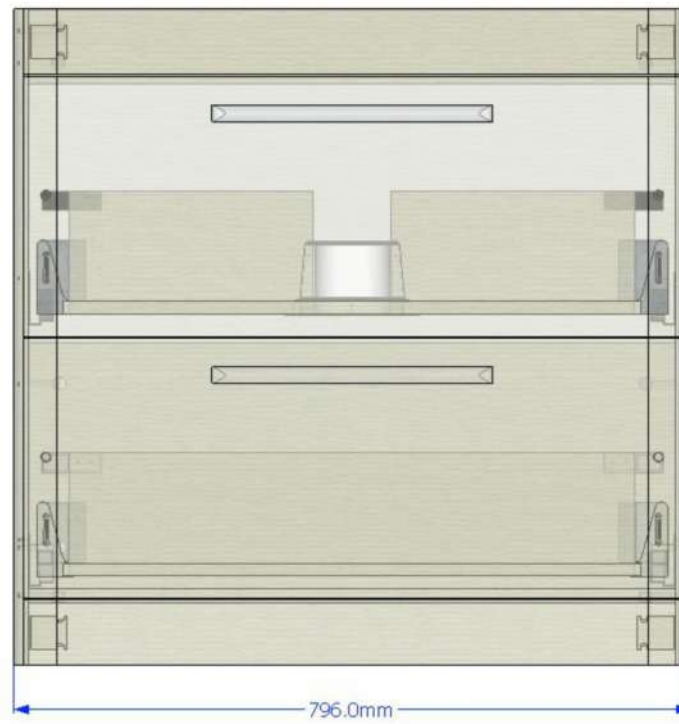

800 Floor Standing 2 Drawer Basin Unit

800 Floor Standing 2 Drawer Basin Unit

800 Floor Standing 2 Drawer Basin Unit

800 Floor Standing 2 Drawer Basin Unit

800 Floor Standing 2 Drawer Basin Unit

Left Elevation

Front Elevation

Right Elevation

800 Floor Standing 2 Drawer Basin Unit

Main Assembly

800 Floor Standing 2 Drawer Basin Unit

Top Drawer Assembly

800 Floor Standing 2 Drawer Basin Unit

Bottom Drawer Assembly

800 Floor Standing 2 Drawer Basin Unit

Separate Components