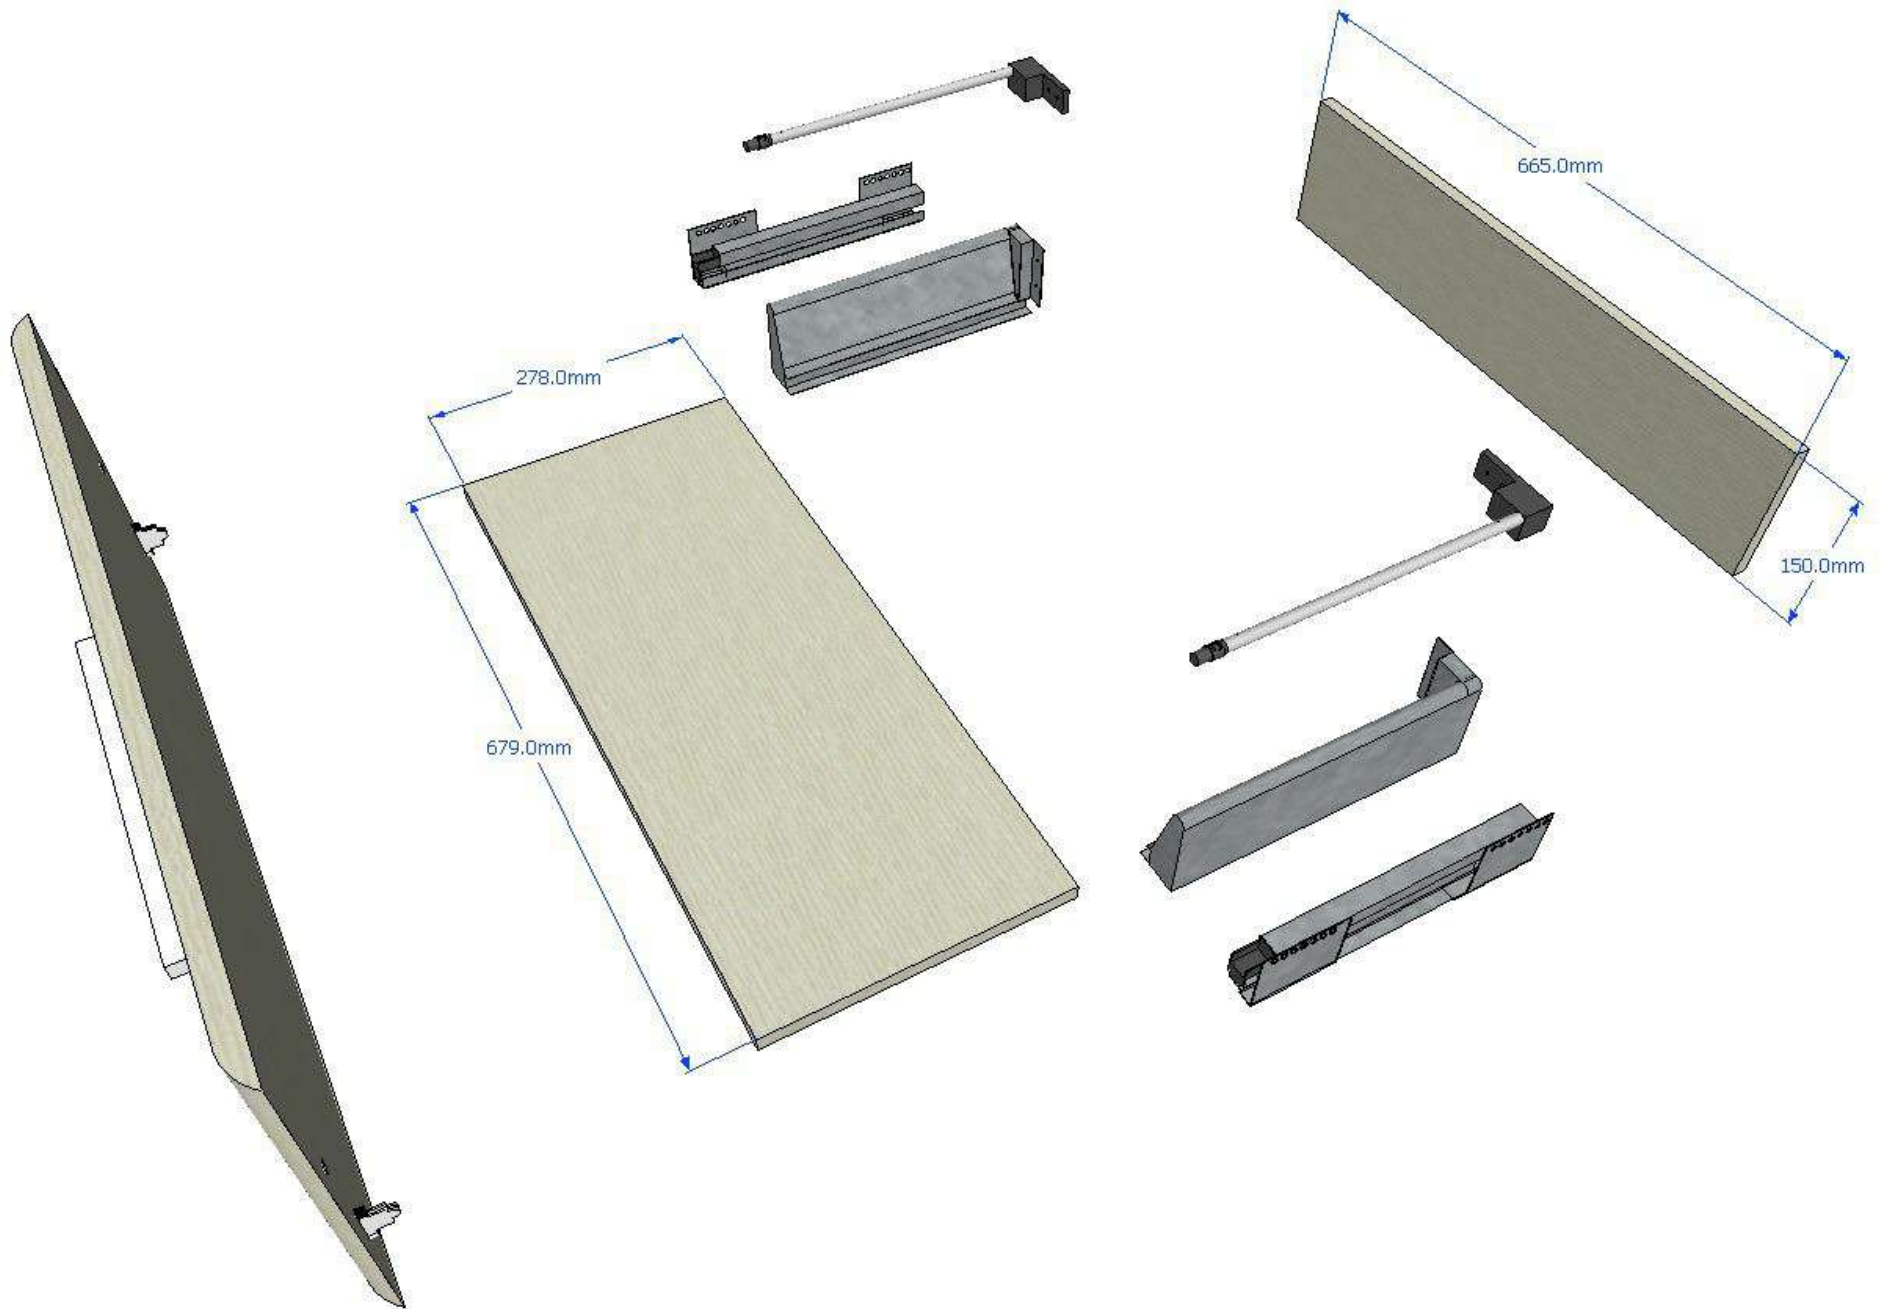

800 Floor Standing 2 Drawer Basin Unit

800 Floor Standing 2 Drawer Basin Unit

800 Floor Standing 2 Drawer Basin Unit

800 Floor Standing 2 Drawer Basin Unit

800 Floor Standing 2 Drawer Basin Unit

Left Elevation

Front Elevation

Right Elevation

800 Floor Standing 2 Drawer Basin Unit

Main Assembly

800 Floor Standing 2 Drawer Basin Unit

Top Drawer Assembly

800 Floor Standing 2 Drawer Basin Unit

Bottom Drawer Assembly

800 Floor Standing 2 Drawer Basin Unit

Separate Components