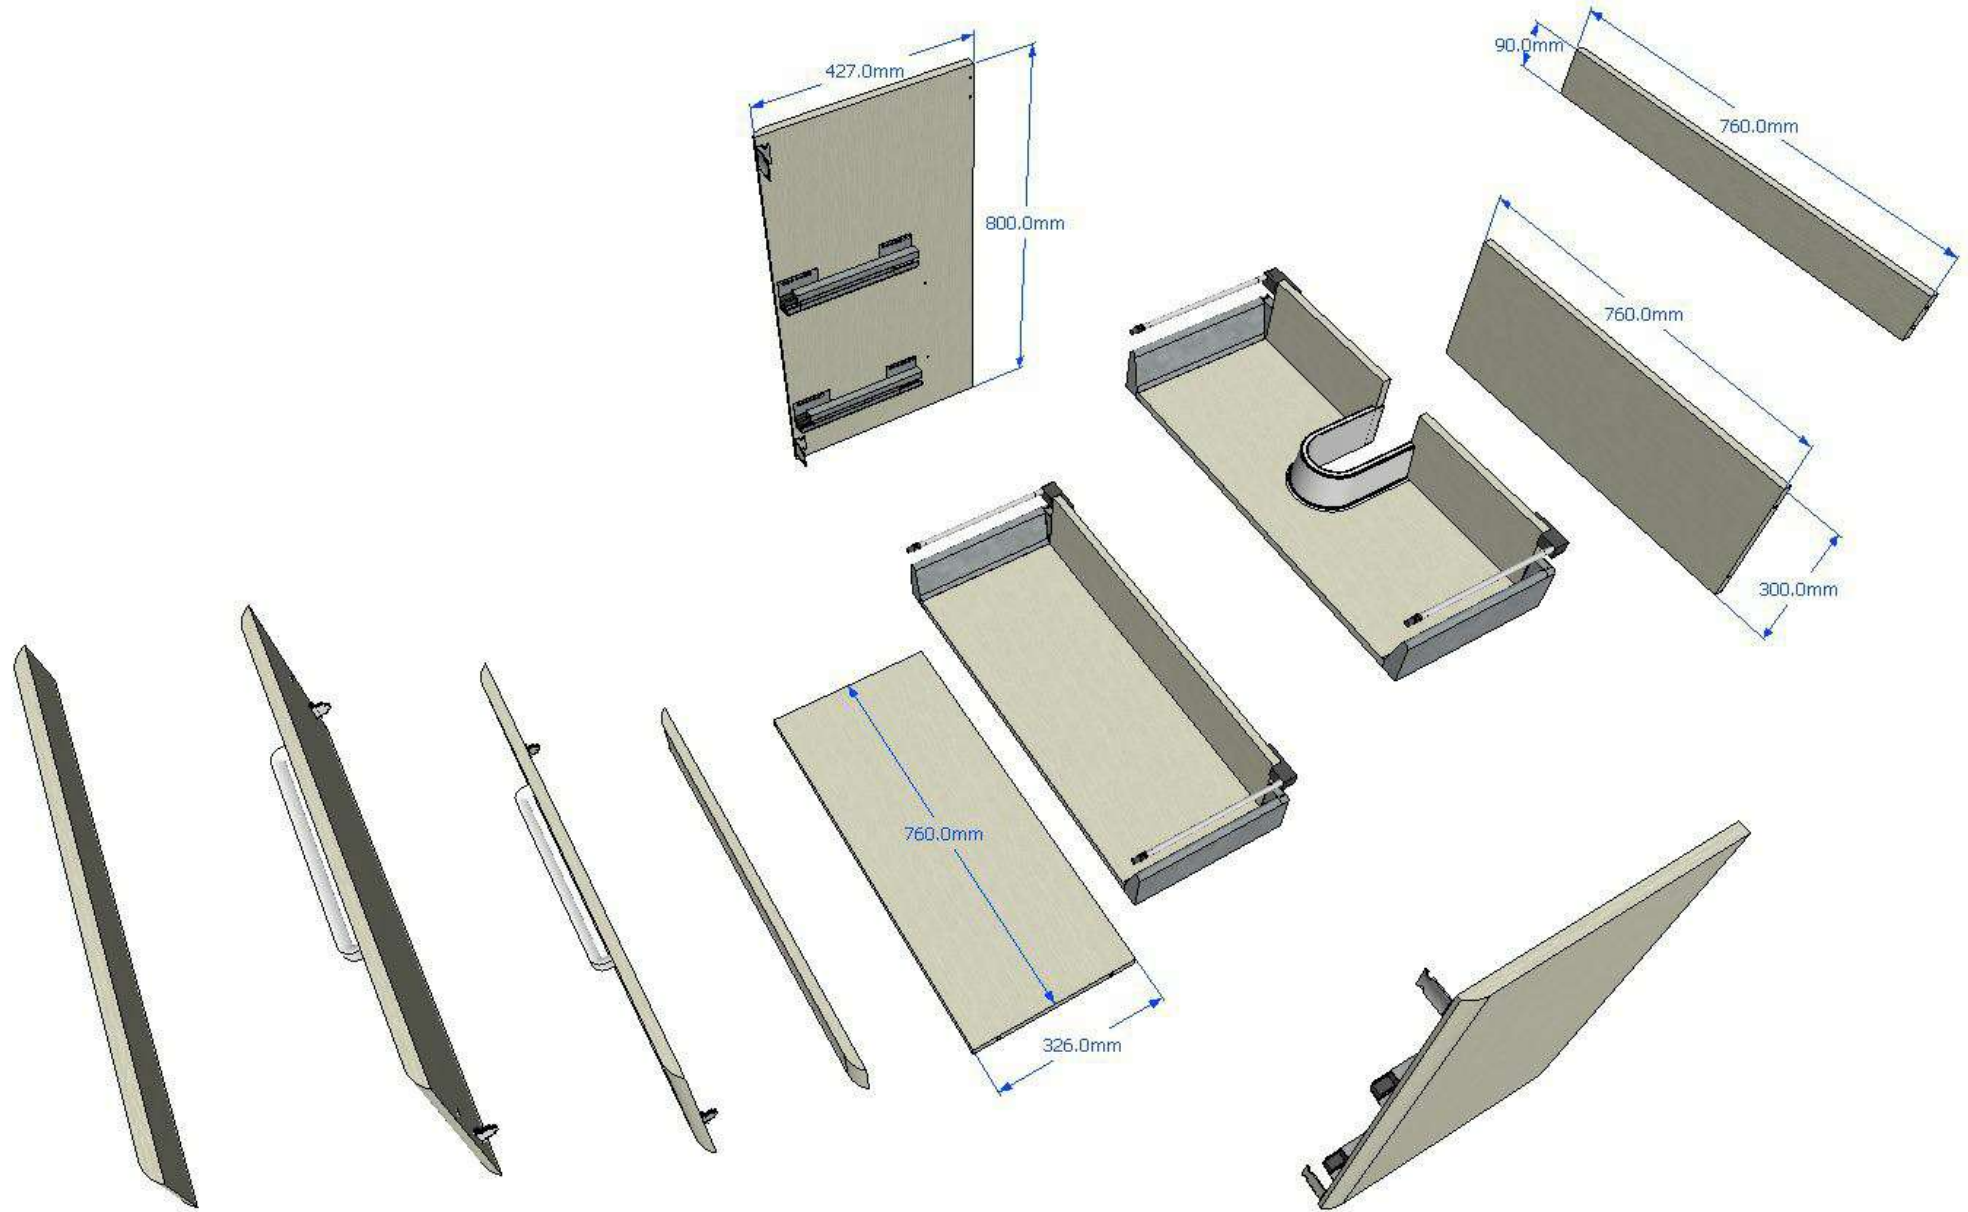

800 Floor Standing 2 Drawer Basin Unit

800 Floor Standing 2 Drawer Basin Unit

800 Floor Standing 2 Drawer Basin Unit

800 Floor Standing 2 Drawer Basin Unit

800 Floor Standing 2 Drawer Basin Unit

Left Elevation

Front Elevation

Right Elevation

800 Floor Standing 2 Drawer Basin Unit

Main Assembly

800 Floor Standing 2 Drawer Basin Unit

Top Drawer Assembly

800 Floor Standing 2 Drawer Basin Unit

Bottom Drawer Assembly

800 Floor Standing 2 Drawer Basin Unit

Separate Components