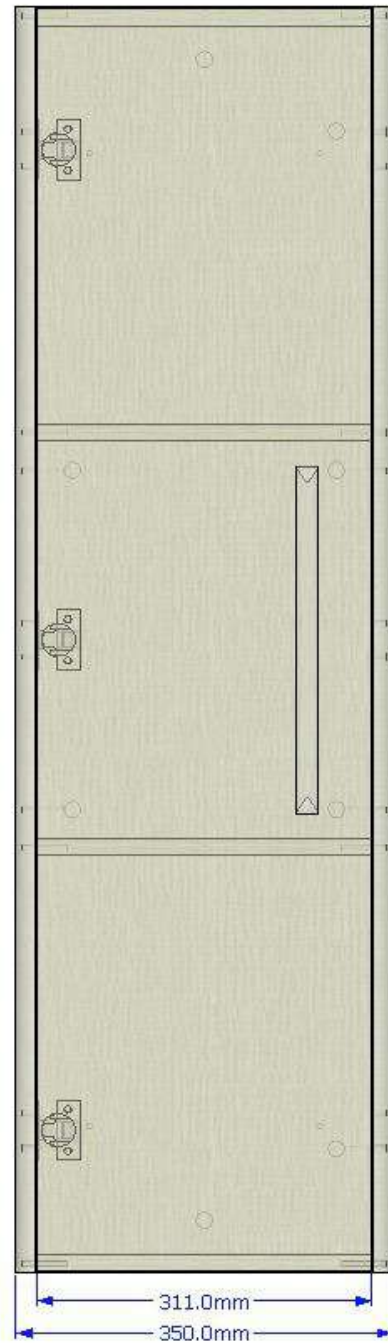

350 Tall Wall Hunt Cabinet

Front View

350 Tall Wall Hunt Cabinet

Front X Ray View

350 Tall Wall Hunt Cabinet

Back View

# 350 Tall Wall Hunt Cabinet

Back X Ray View

## Dimensional Elevation Views

Left Elevation

Front Elevation

Right Elevation