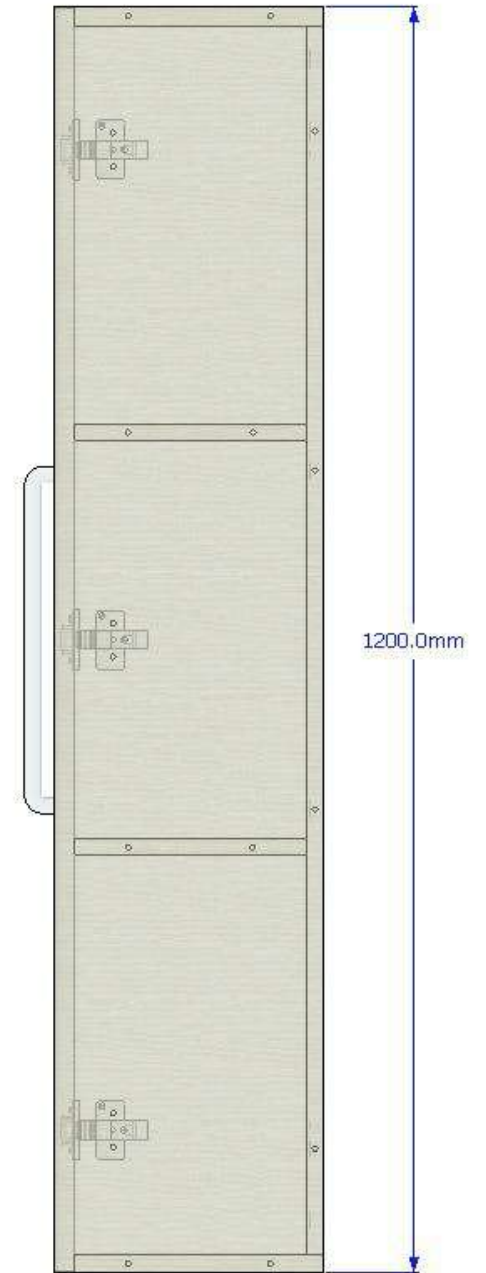

# 350 Tall Wall Hunt Cabinet

Back X Ray View

# 350 Tall Wall Hunt Cabinet

## Dimensional Elevation Views

Left Elevation

Front Elevation

Right Elevation