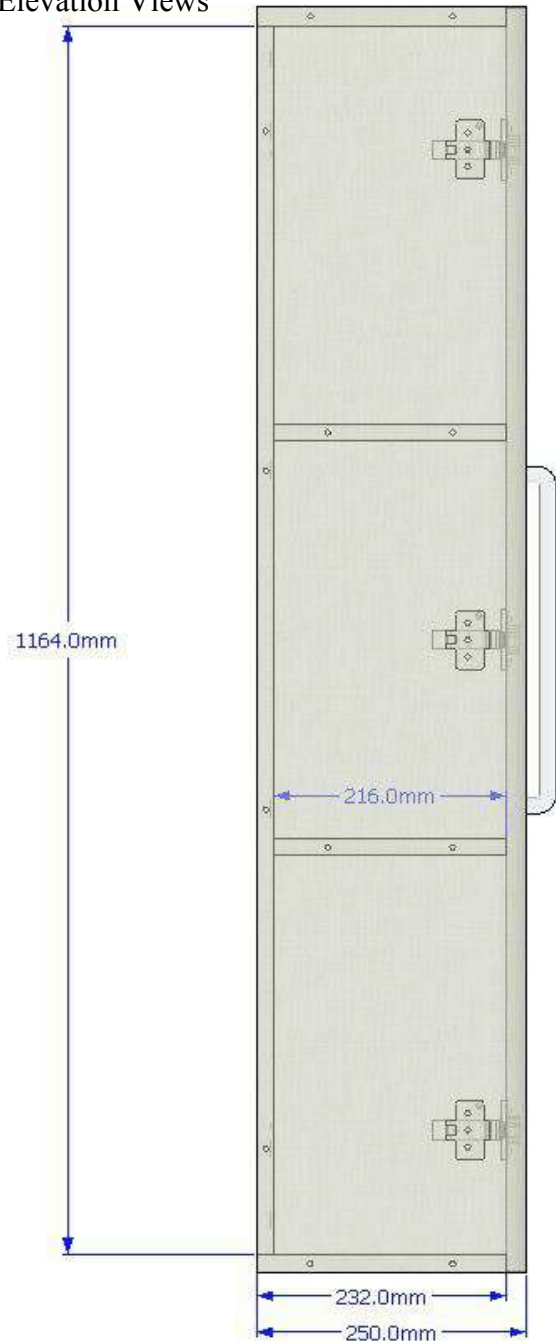

# 350 Tall Wall Hunt Cabinet

Back X Ray View

## Dimensional Elevation Views

Left Elevation

Front Elevation

Right Elevation