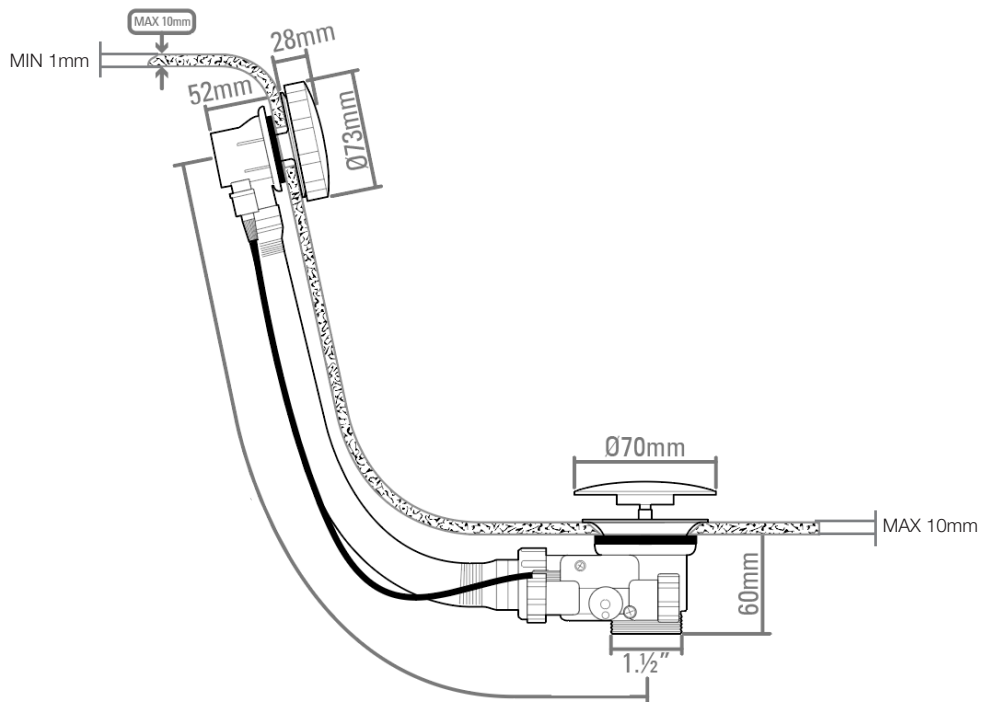

# ROPER RHODES®

Bath Pop Up Waste - WASTE30

No.	Description	Code	Fixings Included
1	Bath Pop Up Waste	WASTE30	YES

## Dimensions:

Diagrams not to scale. All dimensions in mm (tolerance of +/-5mm)

\*Dimensions are subject to change, customers are advised to measure actual product before commencing installation.

## FAQs

**What is the size of the thread connection?** The thread is a standard 1,1/2" BSP fixing.

**What is the plug material?** Chrome plated ABS

**What is the waste material?** ABS

**What is the length of overflow pipe?** 1000mm

**Is the overflow pipe extendable?** No

**How does the waste operate?** The waste is cable controlled, operated by the overflow