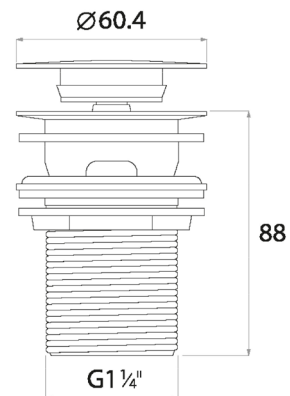

PRODUCT DATA SHEET

Round Dome Basin Waste

Product Code: WASTE91

SCUDO
BEAUTIFUL BATHROOMS

0330 124 7290

sales@scudo.co.uk - www.scudo.co.uk

Scudo is the trading name of Harrison Bathrooms Ltd. Whilst we endeavour to ensure that the product information is accurate we accept no liability for any information given. All images are for illustration purposes only. Product images and specification are subject to change. Measurement are in millimetres and are nominal.

Product Name	WASTE91
Product Description	Round Dome Unslotted Sprung Basin Waste
Product Transportation	
Barcode	5060500641511
Country of origin	CH
Commodity code	7412200000
Product Measurements	
Product Weight (KG)	0.24
Product Width (mm)	66
Product Height (mm)	101
Product Depth (mm)	0
Product Length (mm)	66
Primary Packed Measurements	
Packaged Weight	0.25
Packed Length	7
Packed Width	7
Packed Height	9.5
Packaging Weights	
Card (kg)	0.15
Paper (kg)	n/a
Wood (kg)	n/a
Plastic (kg)	0.004
Compliance DOP	N/a

General Information	
Construction Material	Stainless Steel
Installation type	Basin Waste
Colour / Finish	Chrome
Waste Attributes	
Type	Basin Waste
Slotted or Unslotted	Un-Slotted
Connection	Threaded Nut
Function	Clicker
Length of Overflow Hose (mm)	N/a
Trap Attributes	
Inner Pipe Length (mm)	0
Outer Pipe Length (mm)	0
Connection type	0