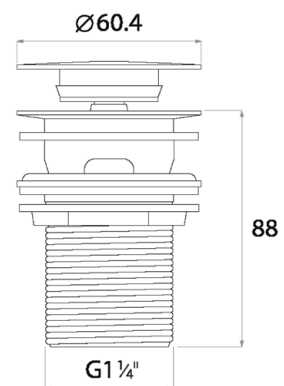

PRODUCT DATA SHEET

Sprung Basin Waste

Product Code: WASTE92

SCUDO
BEAUTIFUL BATHROOMS

0330 124 7290

sales@scudo.co.uk - www.scudo.co.uk

Scudo is the trading name of Harrison Bathrooms Ltd. Whilst we endeavour to ensure that the product information is accurate we accept no liability for any information given. All images are for illustration purposes only. Product images and specification are subject to change. Measurement are in millimetres and are nominal.

Product Name	WASTE92
Product Description	Round Dome Slotted Sprung Basin Waste
Product Transportation	
Barcode	5060500641528
Country of origin	CH
Commodity code	7412200000
Product Measurements	
Product Weight (KG)	0.23
Product Width (mm)	66
Product Height (mm)	101
Product Depth (mm)	0
Product Length (mm)	66
Primary Packed Measurements	
Packaged Weight	0.24
Packed Length	70
Packed Width	70
Packed Height	95
Packaging Weights	
Card (kg)	0.034
Paper (kg)	0
Wood (kg)	0
Plastic (kg)	0.78
Compliance DOP	0

General Information	
Construction Material	Stainless Steel
Installation type	Deck Mounted
Colour / Finish	Chrome
Waste Attributes	
Type	Basin Waste
Slotted or Unslotted	Slotted
Connection	Threaded Nut
Function	Clicker
Length of Overflow Hose (mm)	N/a
Trap Attributes	
Inner Pipe Length (mm)	0
Outer Pipe Length (mm)	0
Connection type	0