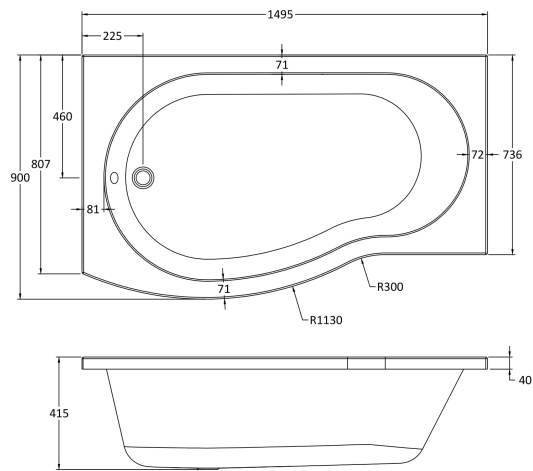

Sales Code: WBB1585L

Description: B Shaped Shower Bath L/H 1500X900x740

Packaging Details

Barcode: 5056211822332

Sales Code: WBB103

Description: 1500mm B Shaped Shower Bath Lh

Product Dimensions

Length (mm):	1495
Width (mm):	900
Depth (mm):	415
Nett Weight (kg):	16.75

Packaging Dimensions

Length (mm):	1500
Width (mm):	900
Depth (mm):	415
Gross Weight (kg):	17

Packaging Data

Box Colour:	Brown Cardboard Sleeve
Box Qty:	1
Label Size:	300 x 35
Label Colour:	White Label
Label Qty:	2

Outer Box Dimensions (If Applicable)

Length (mm):	
Width (mm):	
Height (mm):	
Gross Weight (kg):	
Barcode:	5055275824542

Product Details

Country of Origin:	Turkey
Fitting Instruction:	No
Certification:	FSC: CE: Yes
Material Colour Reference:	European White
Product Material:	Acrylic
Material Thickness:	4mm
Volume (Ltr):	200L
Displaced Capacity:	130L
Leg Set Included:	Legset Not Included
Waste Included:	Waste Not Included
Drilled/Undrilled:	Undrilled For Taps
Includes Grips:	No Grips Supplied
Embossed:	No
No of Tapholes:	None
Anti-Slip:	No

Sales Code: WBL001

Description: Bath Leg Set

Product Dimensions

Length (mm):	
Width (mm):	600
Depth (mm):	60
Nett Weight (kg):	2.5

Packaging Dimensions

Length (mm):	600
Width (mm):	60
Depth (mm):	60
Gross Weight (kg):	2.5