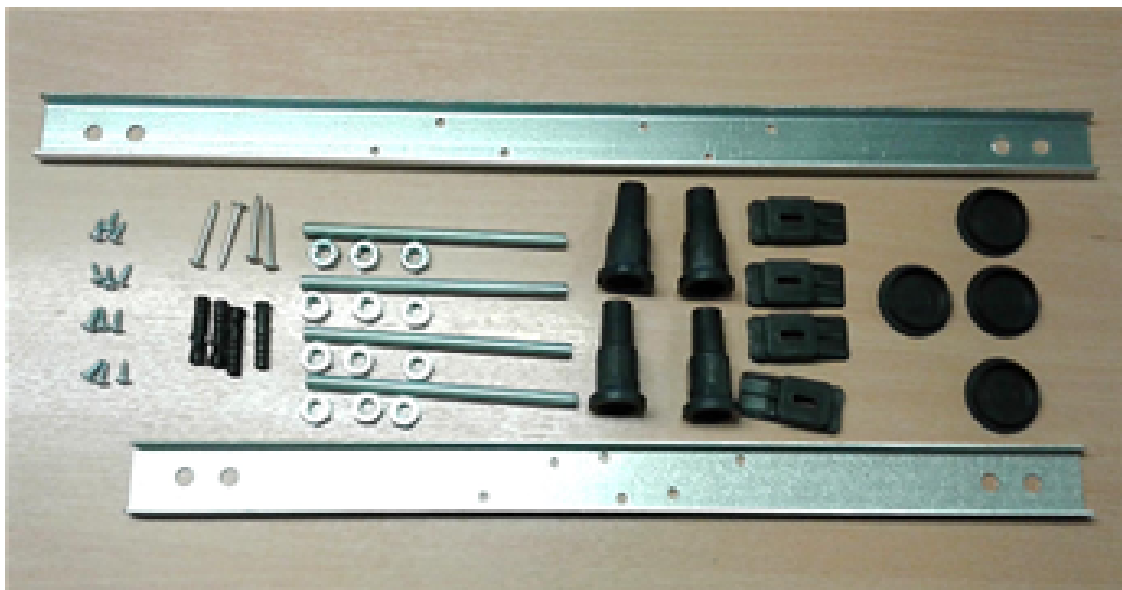

Sales Code: WBB1585L

Description: B Shaped Shower Bath L/H 1500X900x740

Packaging Details

Barcode: 5056211822332

Sales Code: WBB103

Description: 1500mm B Shaped Shower Bath Lh

Product Dimensions

Length (mm):	1495
Width (mm):	900
Depth (mm):	415
Nett Weight (kg):	16.75

Packaging Dimensions

Length (mm):	1500
Width (mm):	900
Depth (mm):	415
Gross Weight (kg):	17

Packaging Data

Box Colour:	Brown Cardboard Sleeve
Box Qty:	1
Label Size:	300 x 35
Label Colour:	White Label
Label Qty:	2

Outer Box Dimensions (If Applicable)

Length (mm):	
Width (mm):	
Height (mm):	
Gross Weight (kg):	
Barcode:	5055275824542

Product Details

Country of Origin:	Turkey
Fitting Instruction:	No
Certification:	FSC: CE: Yes
Material Colour Reference:	European White
Product Material:	Acrylic
Material Thickness:	4mm
Volume (Ltr):	200L
Displaced Capacity:	130L
Leg Set Included:	Legset Not Included
Waste Included:	Waste Not Included
Drilled/Undrilled:	Undrilled For Taps
Includes Grips:	No Grips Supplied
Embossed:	No
No of Tapholes:	None
Anti-Slip:	No

Sales Code: WBL001

Description: Bath Leg Set

Product Dimensions

Length (mm):	
Width (mm):	600
Depth (mm):	60
Nett Weight (kg):	2.5

Packaging Dimensions

Length (mm):	600
Width (mm):	60
Depth (mm):	60
Gross Weight (kg):	2.5