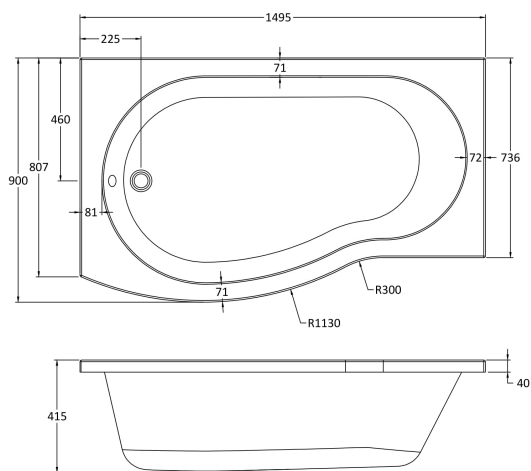

Sales Code: WBB1585L

Description: B Shaped Shower Bath L/H 1500X900x740

Packaging Details

Barcode: 5056211822332

Sales Code: WBB103

Description: 1500mm B Shaped Shower Bath Lh

Product Dimensions

Length (mm):	1495
Width (mm):	900
Depth (mm):	415
Nett Weight (kg):	16.75

Packaging Dimensions

Length (mm):	1500
Width (mm):	900
Depth (mm):	415
Gross Weight (kg):	17

Packaging Data

Box Colour:	Brown Cardboard Sleeve
Box Qty:	1
Label Size:	300 x 35
Label Colour:	White Label
Label Qty:	2

Outer Box Dimensions (If Applicable)

Length (mm):	
Width (mm):	
Height (mm):	
Gross Weight (kg):	
Barcode:	5055275824542

Product Details

Country of Origin:	Turkey
Fitting Instruction:	No
Certification:	FSC: CE: Yes
Material Colour Reference:	European White
Product Material:	Acrylic
Material Thickness:	4mm
Volume (Ltr):	200L
Displaced Capacity:	130L
Leg Set Included:	Legset Not Included
Waste Included:	Waste Not Included
Drilled/Undrilled:	Undrilled For Taps
Includes Grips:	No Grips Supplied
Embossed:	No
No of Tapholes:	None
Anti-Slip:	No

Sales Code: WBL001

Description: Bath Leg Set

Product Dimensions

Length (mm):	
Width (mm):	600
Depth (mm):	60
Nett Weight (kg):	2.5

Packaging Dimensions

Length (mm):	600
Width (mm):	60
Depth (mm):	60
Gross Weight (kg):	2.5