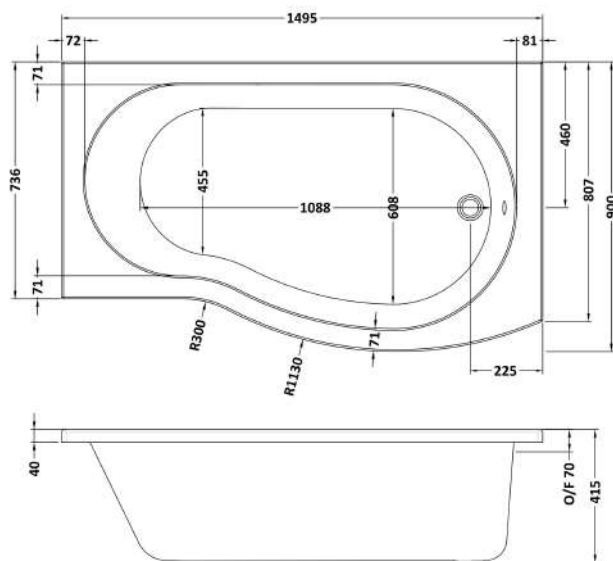

Sales Code: WBB1585R

Description: B Shaped Shower Bath R/H 1500X900x740

Packaging Details

Barcode: 5056211822349

Sales Code: WBB104

Description: 1500mm B Shaped Shower Bath Rh

Product Dimensions

Length (mm):	1495
Width (mm):	900
Depth (mm):	415
Nett Weight (kg):	16.75

Packaging Dimensions

Length (mm):	1500
Width (mm):	900
Depth (mm):	415
Gross Weight (kg):	17

Packaging Data

Box Colour:	Brown Cardboard Sleeve
Box Qty:	1
Label Size:	300 x 35
Label Colour:	White Label
Label Qty:	2

Outer Box Dimensions (If Applicable)

Length (mm):	
Width (mm):	
Height (mm):	
Gross Weight (kg):	
Barcode:	5055275824566

Product Details

Country of Origin:	Turkey
Fitting Instruction:	No
Certification:	FSC: CE & UKCA: Yes
Material Colour Reference:	European White
Product Material:	Acrylic
Material Thickness:	4mm
Volume (Ltr):	168L
Displaced Capacity:	98L
Leg Set Included:	Legset Not Included
Waste Included:	Waste Not Included
Drilled/Undrilled:	Undrilled For Taps
Includes Grips:	No Grips Supplied
Embossed:	No
No of Tapholes:	None
Anti-Slip:	No

Sales Code: WBL001

Description: Bath Leg Set

Product Dimensions

Length (mm):	650
Width (mm):	650
Depth (mm):	60
Nett Weight (kg):	2.5

Packaging Dimensions

Length (mm):	665
Width (mm):	55
Depth (mm):	42
Gross Weight (kg):	2.5