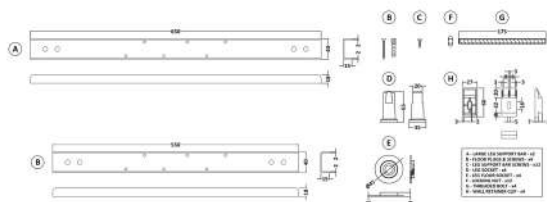

Packaging Dimensions

Length (mm):	1500
Width (mm):	900
Depth (mm):	415
Gross Weight (kg):	17

Packaging Data

Box Colour:	Brown Cardboard Sleeve
Box Qty:	1
Label Size:	300 x 35
Label Colour:	White Label
Label Qty:	2

Outer Box Dimensions (If Applicable)

Length (mm):	
Width (mm):	
Height (mm):	
Gross Weight (kg):	
Barcode:	5055275824566

Product Details

Country of Origin:	Turkey
Fitting Instruction:	No
Certification:	FSC: CE & UKCA: Yes
Material Colour Reference:	European White
Product Material:	Acrylic
Material Thickness:	4mm
Volume (Ltr):	168L
Displaced Capacity:	98L
Leg Set Included:	Legset Not Included
Waste Included:	Waste Not Included
Drilled/Undrilled:	Undrilled For Taps
Includes Grips:	No Grips Supplied
Embossed:	No
No of Tapholes:	None
Anti-Slip:	No

Sales Code: WBL001

Description: Bath Leg Set

Product Dimensions

Length (mm):	650
Width (mm):	650
Depth (mm):	60
Nett Weight (kg):	2.5

Packaging Dimensions

Length (mm):	665
Width (mm):	55
Depth (mm):	42
Gross Weight (kg):	2.5

Packaging Data

Box Colour:	Brown Cardboard Sleeve
Box Qty:	1
Label Size:	100 x 50
Label Colour:	White Label
Label Qty:	2

Outer Box Dimensions (If Applicable)

Length (mm):	
Width (mm):	
Height (mm):	
Gross Weight (kg):	
Barcode:	5056211809197