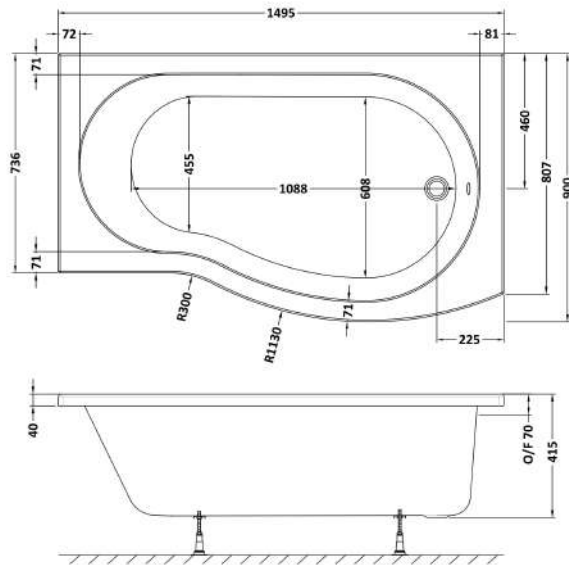

Sales Code: WBB1585R

Description: B Shaped Shower Bath R/H 1500X900x740

Packaging Details

Barcode: 5056211822349

Sales Code: WBB104

Description: 1500mm B Shaped Shower Bath Rh

Product Dimensions

Length (mm):	1495
Width (mm):	900
Depth (mm):	415
Nett Weight (kg):	16.75

Packaging Dimensions

Length (mm):	1500
Width (mm):	900
Depth (mm):	415
Gross Weight (kg):	17

Packaging Data

Box Colour:	Brown Cardboard Sleeve
Box Qty:	1
Label Size:	300 x 35
Label Colour:	White Label
Label Qty:	2

Outer Box Dimensions (If Applicable)

Length (mm):	
Width (mm):	
Height (mm):	
Gross Weight (kg):	
Barcode:	5055275824566

Product Details

Country of Origin:	Turkey
Fitting Instruction:	No
Certification:	FSC: CE & UKCA: Yes
Material Colour Reference:	European White
Product Material:	Acrylic
Material Thickness:	4mm
Volume (Ltr):	168L
Displaced Capacity:	98L
Leg Set Included:	Legset Not Included
Waste Included:	Waste Not Included
Drilled/Undrilled:	Undrilled For Taps
Includes Grips:	No Grips Supplied
Embossed:	No
No of Tapholes:	None
Anti-Slip:	No

Sales Code: WBL001

Description: Bath Leg Set

Product Dimensions

Length (mm):	650
Width (mm):	650
Depth (mm):	60
Nett Weight (kg):	2.5

Packaging Dimensions

Length (mm):	665
Width (mm):	55
Depth (mm):	42
Gross Weight (kg):	2.5