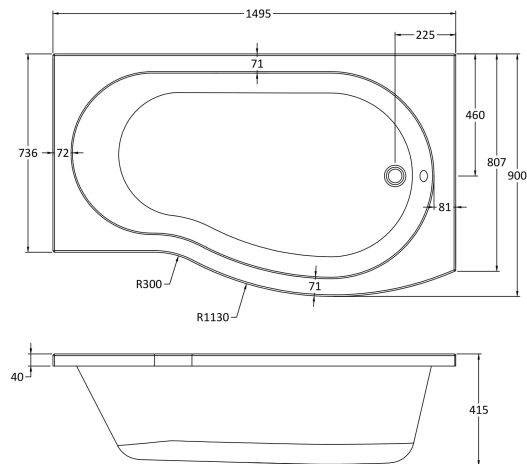

Sales Code: WBB1585R

Description: B Shaped Shower Bath R/H 1500X900x740

Packaging Details

Barcode: 5056211822349

Sales Code: WBB104

Description: 1500mm B Shaped Shower Bath Rh

Product Dimensions

Length (mm):	1495
Width (mm):	900
Depth (mm):	415
Nett Weight (kg):	16.75

Packaging Dimensions

Length (mm):	1500
Width (mm):	900
Depth (mm):	415
Gross Weight (kg):	17

Packaging Data

Box Colour:	Brown Cardboard Sleeve
Box Qty:	1
Label Size:	300 x 35
Label Colour:	White Label
Label Qty:	2

Outer Box Dimensions (If Applicable)

Length (mm):	
Width (mm):	
Height (mm):	
Gross Weight (kg):	
Barcode:	5055275824566

Product Details

Country of Origin:	Turkey
Fitting Instruction:	No
Certification:	FSC: CE: Yes
Material Colour Reference:	European White
Product Material:	Acrylic
Material Thickness:	4mm
Volume (Ltr):	200L
Displaced Capacity:	130L
Leg Set Included:	Legset Not Included
Waste Included:	Waste Not Included
Drilled/Undrilled:	Undrilled For Taps
Includes Grips:	No Grips Supplied
Embossed:	No
No of Tapholes:	None
Anti-Slip:	No

Sales Code: WBL001

Description: Bath Leg Set

Product Dimensions

Length (mm):	
Width (mm):	600
Depth (mm):	60
Nett Weight (kg):	2.5

Packaging Dimensions

Length (mm):	600
Width (mm):	60
Depth (mm):	60
Gross Weight (kg):	2.5