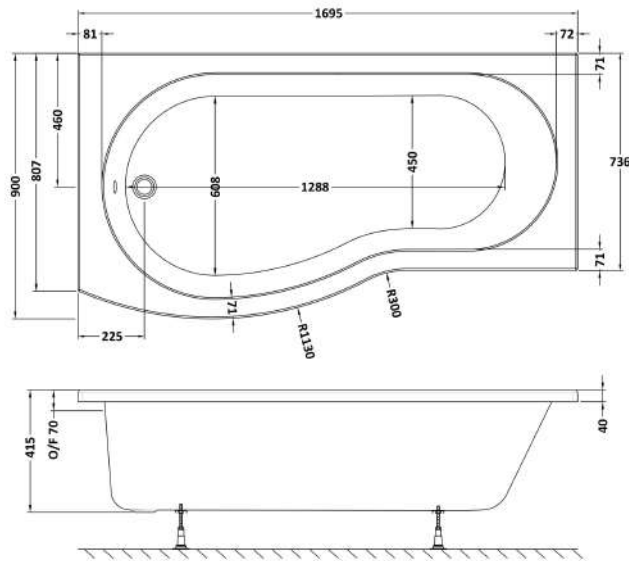

Sales Code: WBB1785L

Description: Left Hand Curved Bath 1700mm

Packaging Details

Barcode: 5056211822356

Sales Code: WBB101

Description: 1700 B Shaped Shower Bath L/H

Product Dimensions

Length (mm):	1695
Width (mm):	900
Depth (mm):	415
Nett Weight (kg):	18.75

Packaging Dimensions

Length (mm):	1700
Width (mm):	900
Depth (mm):	415
Gross Weight (kg):	19

Packaging Data

Box Colour:	Brown Cardboard Sleeve
Box Qty:	1
Label Size:	300 x 35
Label Colour:	White Label
Label Qty:	2

Outer Box Dimensions (If Applicable)

Length (mm):	
Width (mm):	
Height (mm):	
Gross Weight (kg):	
Barcode:	5055275821152

Product Details

Country of Origin:	United Kingdom
Fitting Instruction:	No
Certification:	FSC: CE & UKCA: Yes
Material Colour Reference:	European White
Product Material:	Acrylic
Material Thickness:	4mm
Volume (Ltr):	192L
Displaced Capacity:	122L
Leg Set Included:	Legset Not Included
Waste Included:	Waste Not Included
Drilled/Undrilled:	Undrilled For Taps
Includes Grips:	No Grips Supplied
Embossed:	No
No of Tapholes:	None
Anti-Slip:	No

Sales Code: WBL001

Description: Bath Leg Set

Product Dimensions

Length (mm):	650
Width (mm):	650
Depth (mm):	60
Nett Weight (kg):	2.5

Packaging Dimensions

Length (mm):	665
Width (mm):	55
Depth (mm):	42
Gross Weight (kg):	2.5