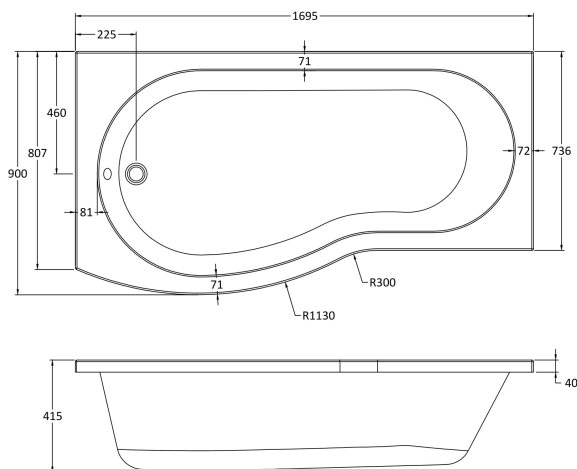

Sales Code: WBB1785L

Description: Left Hand Curved Bath 1700mm

Packaging Details

Barcode: 5056211822356

Sales Code: WBB101

Description: 1700 B Shaped Shower Bath L/H

Product Dimensions

Length (mm):	1695
Width (mm):	900
Depth (mm):	415
Nett Weight (kg):	18.75

Packaging Dimensions

Length (mm):	1700
Width (mm):	900
Depth (mm):	415
Gross Weight (kg):	19

Packaging Data

Box Colour:	Brown Cardboard Sleeve
Box Qty:	1
Label Size:	300 x 35
Label Colour:	White Label
Label Qty:	2

Outer Box Dimensions (If Applicable)

Length (mm):	
Width (mm):	
Height (mm):	
Gross Weight (kg):	
Barcode:	5055275821152

Product Details

Country of Origin:	United Kingdom
Fitting Instruction:	No
Certification:	FSC: CE: Yes
Material Colour Reference:	European White
Product Material:	Acrylic
Material Thickness:	4mm
Volume (Ltr):	240L
Displaced Capacity:	170L
Leg Set Included:	Legset Not Included
Waste Included:	Waste Not Included
Drilled/Undrilled:	Undrilled For Taps
Includes Grips:	No Grips Supplied
Embossed:	No
No of Tapholes:	None
Anti-Slip:	No

Sales Code: WBL001

Description: Bath Leg Set

Product Dimensions

Length (mm):
 Width (mm): 600
 Depth (mm): 60
 Nett Weight (kg): 2.5

Packaging Dimensions

Length (mm): 600
 Width (mm): 60
 Depth (mm): 60
 Gross Weight (kg): 2.5