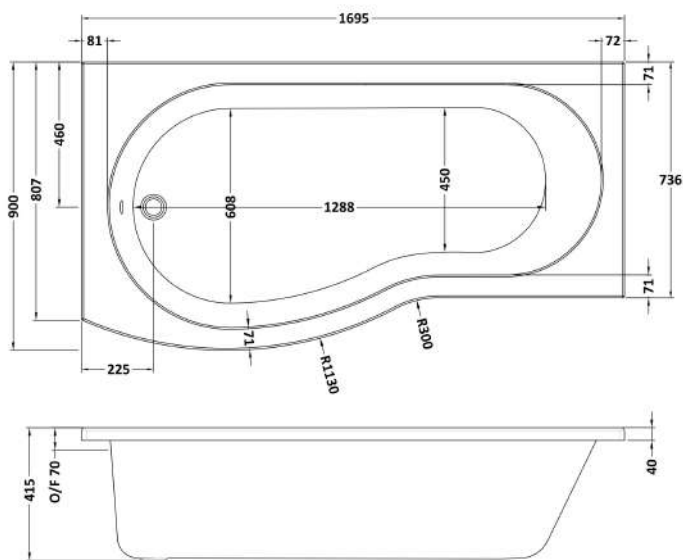

Sales Code: WBB1785L

Description: Left Hand Curved Bath 1700mm

Packaging Details

Barcode: 5056211822356

Sales Code: WBB101

Description: 1700 B Shaped Shower Bath L/H

Product Dimensions

Length (mm):	1695
Width (mm):	900
Depth (mm):	415
Nett Weight (kg):	18.75

Packaging Dimensions

Length (mm):	1700
Width (mm):	900
Depth (mm):	415
Gross Weight (kg):	19

Packaging Data

Box Colour:	Brown Cardboard Sleeve
Box Qty:	1
Label Size:	300 x 35
Label Colour:	White Label
Label Qty:	2

Outer Box Dimensions (If Applicable)

Length (mm):	
Width (mm):	
Height (mm):	
Gross Weight (kg):	
Barcode:	5055275821152

Product Details

Country of Origin:	United Kingdom
Fitting Instruction:	No
Certification:	FSC: CE & UKCA: Yes
Material Colour Reference:	European White
Product Material:	Acrylic
Material Thickness:	4mm
Volume (Ltr):	192L
Displaced Capacity:	122L
Leg Set Included:	Legset Not Included
Waste Included:	Waste Not Included
Drilled/Undrilled:	Undrilled For Taps
Includes Grips:	No Grips Supplied
Embossed:	No
No of Tapholes:	None
Anti-Slip:	No

Sales Code: WBL001

Description: Bath Leg Set

Product Dimensions

Length (mm):	650
Width (mm):	650
Depth (mm):	60
Nett Weight (kg):	2.5

Packaging Dimensions

Length (mm):	665
Width (mm):	55
Depth (mm):	42
Gross Weight (kg):	2.5