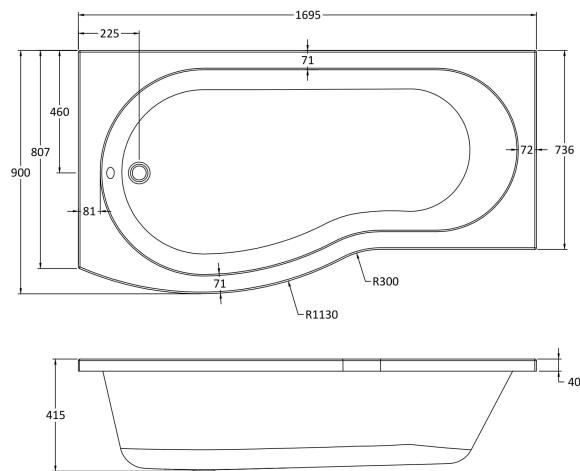

Sales Code: WBB1785L

Description: Left Hand Curved Bath 1700mm

Packaging Details

Barcode: 5056211822356

Sales Code: WBB101

Description: 1700 B Shaped Shower Bath L/H

Product Dimensions

Length (mm):	1695
Width (mm):	900
Depth (mm):	415
Nett Weight (kg):	18.75

Packaging Dimensions

Length (mm):	1700
Width (mm):	900
Depth (mm):	415
Gross Weight (kg):	19

Packaging Data

Box Colour:	Brown Cardboard Sleeve
Box Qty:	1
Label Size:	300 x 35
Label Colour:	White Label
Label Qty:	2

Outer Box Dimensions (If Applicable)

Length (mm):	
Width (mm):	
Height (mm):	
Gross Weight (kg):	
Barcode:	5055275821152

Product Details

Country of Origin:	United Kingdom
Fitting Instruction:	No
Certification:	FSC: CE: Yes
Material Colour Reference:	European White
Product Material:	Acrylic
Material Thickness:	4mm
Volume (Ltr):	240L
Displaced Capacity:	170L
Leg Set Included:	Legset Not Included
Waste Included:	Waste Not Included
Drilled/Undrilled:	Undrilled For Taps
Includes Grips:	No Grips Supplied
Embossed:	No
No of Tapholes:	None
Anti-Slip:	No

Sales Code: WBL001

Description: Bath Leg Set

Product Dimensions

Length (mm):
 Width (mm): 600
 Depth (mm): 60
 Nett Weight (kg): 2.5

Packaging Dimensions

Length (mm): 600
 Width (mm): 60
 Depth (mm): 60
 Gross Weight (kg): 2.5