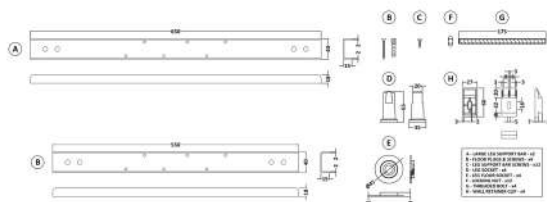

Packaging Dimensions

Length (mm):	1700
Width (mm):	900
Depth (mm):	415
Gross Weight (kg):	19

Packaging Data

Box Colour:	Brown Cardboard Sleeve
Box Qty:	1
Label Size:	300 x 35
Label Colour:	White Label
Label Qty:	2

Outer Box Dimensions (If Applicable)

Length (mm):	
Width (mm):	
Height (mm):	
Gross Weight (kg):	
Barcode:	5055275821152

Product Details

Country of Origin:	United Kingdom
Fitting Instruction:	No
Certification:	FSC: CE & UKCA: Yes
Material Colour Reference:	European White
Product Material:	Acrylic
Material Thickness:	4mm
Volume (Ltr):	192L
Displaced Capacity:	122L
Leg Set Included:	Legset Not Included
Waste Included:	Waste Not Included
Drilled/Undrilled:	Undrilled For Taps
Includes Grips:	No Grips Supplied
Embossed:	No
No of Tapholes:	None
Anti-Slip:	No

Sales Code: WBL001

Description: Bath Leg Set

Product Dimensions

Length (mm):	650
Width (mm):	650
Depth (mm):	60
Nett Weight (kg):	2.5

Packaging Dimensions

Length (mm):	665
Width (mm):	55
Depth (mm):	42
Gross Weight (kg):	2.5

Packaging Data

Box Colour:	Brown Cardboard Sleeve
Box Qty:	1
Label Size:	100 x 50
Label Colour:	White Label
Label Qty:	2

Outer Box Dimensions (If Applicable)

Length (mm):	
Width (mm):	
Height (mm):	
Gross Weight (kg):	
Barcode:	5056211809197