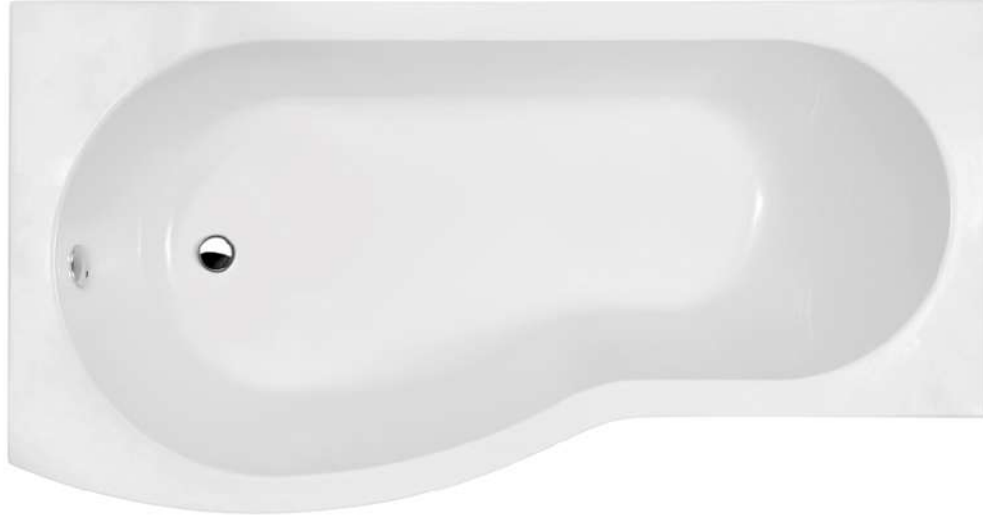

Sales Code: WBB1785L

Description: Left Hand Curved Bath 1700mm

Packaging Details

Barcode: 5056211822356

Sales Code: WBB101

Description: 1700 B Shaped Shower Bath L/H

Product Dimensions

Length (mm):	1695
Width (mm):	900
Depth (mm):	415
Nett Weight (kg):	18.75

Packaging Dimensions

Length (mm):	1700
Width (mm):	900
Depth (mm):	415
Gross Weight (kg):	19

Packaging Data

Box Colour:	Brown Cardboard Sleeve
Box Qty:	1
Label Size:	300 x 35
Label Colour:	White Label
Label Qty:	2

Outer Box Dimensions (If Applicable)

Length (mm):	
Width (mm):	
Height (mm):	
Gross Weight (kg):	
Barcode:	5055275821152

Product Details

Country of Origin:	United Kingdom
Fitting Instruction:	No
Certification:	FSC: CE & UKCA: Yes
Material Colour Reference:	European White
Product Material:	Acrylic
Material Thickness:	4mm
Volume (Ltr):	192L
Displaced Capacity:	122L
Leg Set Included:	Legset Not Included
Waste Included:	Waste Not Included
Drilled/Undrilled:	Undrilled For Taps
Includes Grips:	No Grips Supplied
Embossed:	No
No of Tapholes:	None
Anti-Slip:	No

Sales Code: WBL001

Description: Bath Leg Set

Product Dimensions

Length (mm):	650
Width (mm):	650
Depth (mm):	60
Nett Weight (kg):	2.5

Packaging Dimensions

Length (mm):	665
Width (mm):	55
Depth (mm):	42
Gross Weight (kg):	2.5