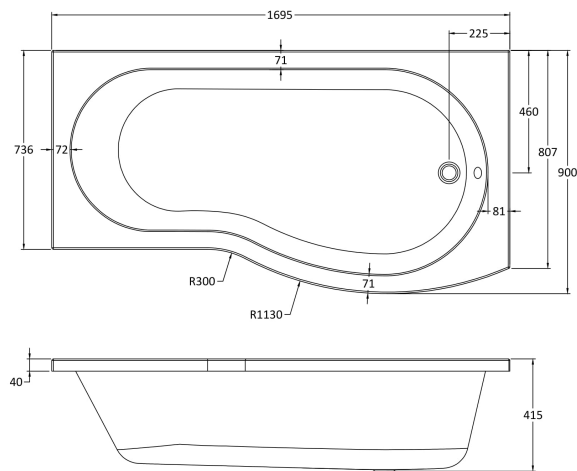

Sales Code: WBB1785R

Description: Right Hand Curved Bath 1700mm

Packaging Details

Barcode: 5056211822363

Sales Code: WBB102

Description: 1700 B Shaped Shower Bath R/H

Product Dimensions

Length (mm):	1695
Width (mm):	900
Depth (mm):	415
Nett Weight (kg):	18.75

Packaging Dimensions

Length (mm):	1700
Width (mm):	900
Depth (mm):	415
Gross Weight (kg):	19

Packaging Data

Box Colour:	Brown Cardboard Sleeve
Box Qty:	1
Label Size:	300 x 35
Label Colour:	White Label
Label Qty:	2

Outer Box Dimensions (If Applicable)

Length (mm):	
Width (mm):	
Height (mm):	
Gross Weight (kg):	
Barcode:	5055369083541

Product Details

Country of Origin:	United Kingdom
Fitting Instruction:	No
Certification:	FSC: CE: Yes
Material Colour Reference:	European White
Product Material:	Acrylic
Material Thickness:	4mm
Volume (Ltr):	240L
Displaced Capacity:	170L
Leg Set Included:	Legset Not Included
Waste Included:	Waste Not Included
Drilled/Undrilled:	Undrilled For Taps
Includes Grips:	No Grips Supplied
Embossed:	No
No of Tapholes:	None
Anti-Slip:	No

Sales Code: WBL001

Description: Bath Leg Set

Product Dimensions

Length (mm):
 Width (mm): 600
 Depth (mm): 60
 Nett Weight (kg): 2.5

Packaging Dimensions

Length (mm): 600
 Width (mm): 60
 Depth (mm): 60
 Gross Weight (kg): 2.5