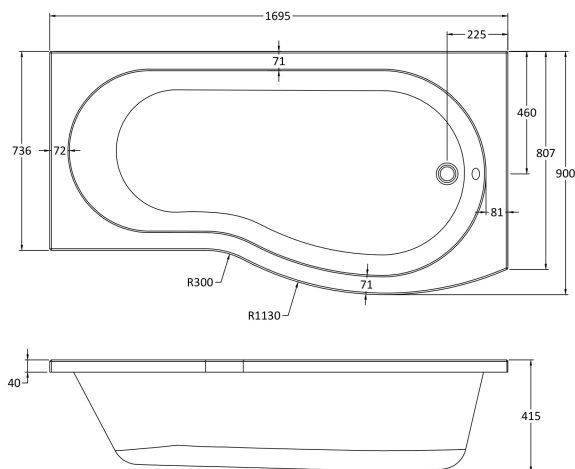

Sales Code: WBB1785R

Description: Right Hand Curved Bath 1700mm

Packaging Details

Barcode: 5056211822363

Sales Code: WBB102

Description: 1700 B Shaped Shower Bath R/H

Product Dimensions

Length (mm):	1695
Width (mm):	900
Depth (mm):	415
Nett Weight (kg):	18.75

Packaging Dimensions

Length (mm):	1700
Width (mm):	900
Depth (mm):	415
Gross Weight (kg):	19

Packaging Data

Box Colour:	Brown Cardboard Sleeve
Box Qty:	1
Label Size:	300 x 35
Label Colour:	White Label
Label Qty:	2

Outer Box Dimensions (If Applicable)

Length (mm):	
Width (mm):	
Height (mm):	
Gross Weight (kg):	
Barcode:	5055369083541

Product Details

Country of Origin:	United Kingdom
Fitting Instruction:	No
Certification:	FSC: CE: Yes
Material Colour Reference:	European White
Product Material:	Acrylic
Material Thickness:	4mm
Volume (Ltr):	240L
Displaced Capacity:	170L
Leg Set Included:	Legset Not Included
Waste Included:	Waste Not Included
Drilled/Undrilled:	Undrilled For Taps
Includes Grips:	No Grips Supplied
Embossed:	No
No of Tapholes:	None
Anti-Slip:	No

Sales Code: WBL001

Description: Bath Leg Set

Product Dimensions

Length (mm):
 Width (mm): 600
 Depth (mm): 60
 Nett Weight (kg): 2.5

Packaging Dimensions

Length (mm): 600
 Width (mm): 60
 Depth (mm): 60
 Gross Weight (kg): 2.5