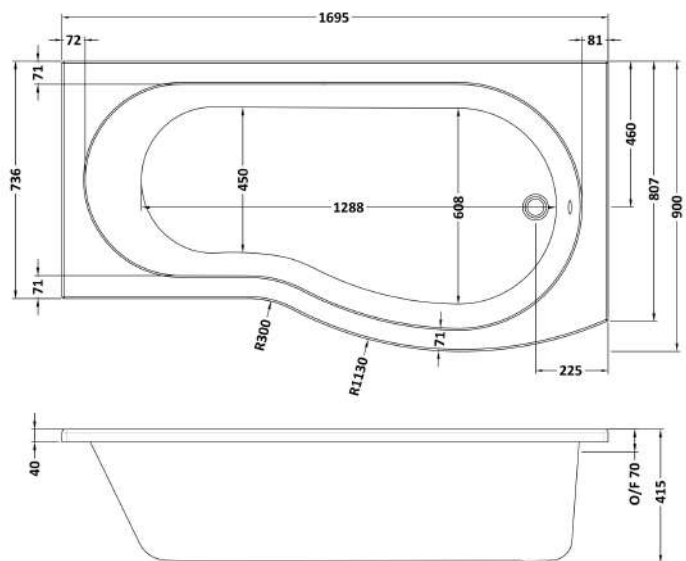

### Packaging Details

Barcode: 5056211822363

Sales Code: WBB102

Description: 1700 B Shaped Shower Bath R/H

**Product Dimensions**

Length (mm):	1695
Width (mm):	900
Depth (mm):	415
Nett Weight (kg):	18.75

**Packaging Dimensions**

Length (mm):	1700
Width (mm):	900
Depth (mm):	415
Gross Weight (kg):	19

**Packaging Data**

Box Colour:	Brown Cardboard Sleeve
Box Qty:	1
Label Size:	300 x 35
Label Colour:	White Label
Label Qty:	2

**Outer Box Dimensions (If Applicable)**

Length (mm):	
Width (mm):	
Height (mm):	
Gross Weight (kg):	
Barcode:	5055369083541

**Product Details**

Country of Origin:	United Kingdom
Fitting Instruction:	No
Certification:	FSC: CE & UKCA: Yes
Material Colour Reference:	European White
Product Material:	Acrylic
Material Thickness:	4mm
Volume (Ltr):	240L
Displaced Capacity:	170L
Leg Set Included:	Legset Not Included
Waste Included:	Waste Not Included
Drilled/Undrilled:	Undrilled For Taps
Includes Grips:	No Grips Supplied
Embossed:	No
No of Tapholes:	None
Anti-Slip:	No

Sales Code: WBL001

Description: Bath Leg Set

**Product Dimensions**

Length (mm):	650
Width (mm):	650
Depth (mm):	60
Nett Weight (kg):	2.5

**Packaging Dimensions**

Length (mm):	665
Width (mm):	55
Depth (mm):	42
Gross Weight (kg):	2.5