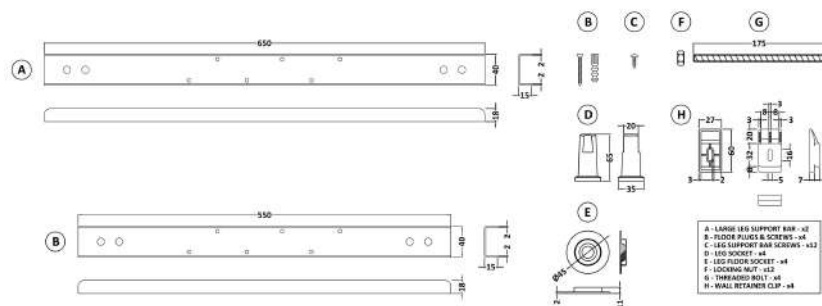

### Packaging Details

Barcode: 5056211822363

Sales Code: WBB102

Description: 1700 B Shaped Shower Bath R/H

**Product Dimensions**

Length (mm):	1695
Width (mm):	900
Depth (mm):	415
Nett Weight (kg):	18.75

**Packaging Dimensions**

Length (mm):	1700
Width (mm):	900
Depth (mm):	415
Gross Weight (kg):	19

**Packaging Data**

Box Colour:	Brown Cardboard Sleeve
Box Qty:	1
Label Size:	300 x 35
Label Colour:	White Label
Label Qty:	2

**Outer Box Dimensions (If Applicable)**

Length (mm):	
Width (mm):	
Height (mm):	
Gross Weight (kg):	
Barcode:	5055369083541

**Product Details**

Country of Origin:	United Kingdom
Fitting Instruction:	No
Certification:	FSC: CE & UKCA: Yes
Material Colour Reference:	European White
Product Material:	Acrylic
Material Thickness:	4mm
Volume (Ltr):	240L
Displaced Capacity:	170L
Leg Set Included:	Legset Not Included
Waste Included:	Waste Not Included
Drilled/Undrilled:	Undrilled For Taps
Includes Grips:	No Grips Supplied
Embossed:	No
No of Tapholes:	None
Anti-Slip:	No

Sales Code: WBL001

Description: Bath Leg Set

**Product Dimensions**

Length (mm):	650
Width (mm):	650
Depth (mm):	60
Nett Weight (kg):	2.5

**Packaging Dimensions**

Length (mm):	665
Width (mm):	55
Depth (mm):	42
Gross Weight (kg):	2.5