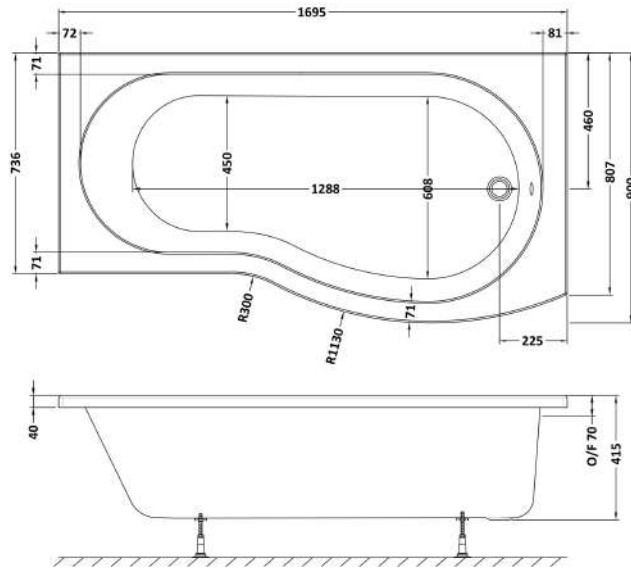

### Packaging Details

Barcode: 5056211822363

Sales Code: WBB102

Description: 1700 B Shaped Shower Bath R/H

**Product Dimensions**

Length (mm):	1695
Width (mm):	900
Depth (mm):	415
Nett Weight (kg):	18.75

**Packaging Dimensions**

Length (mm):	1700
Width (mm):	900
Depth (mm):	415
Gross Weight (kg):	19

**Packaging Data**

Box Colour:	Brown Cardboard Sleeve
Box Qty:	1
Label Size:	300 x 35
Label Colour:	White Label
Label Qty:	2

**Outer Box Dimensions (If Applicable)**

Length (mm):	
Width (mm):	
Height (mm):	
Gross Weight (kg):	
Barcode:	5055369083541

**Product Details**

Country of Origin:	United Kingdom
Fitting Instruction:	No
Certification:	FSC: CE & UKCA: Yes
Material Colour Reference:	European White
Product Material:	Acrylic
Material Thickness:	4mm
Volume (Ltr):	240L
Displaced Capacity:	170L
Leg Set Included:	Legset Not Included
Waste Included:	Waste Not Included
Drilled/Undrilled:	Undrilled For Taps
Includes Grips:	No Grips Supplied
Embossed:	No
No of Tapholes:	None
Anti-Slip:	No

Sales Code: WBL001

Description: Bath Leg Set

**Product Dimensions**

Length (mm):	650
Width (mm):	650
Depth (mm):	60
Nett Weight (kg):	2.5

**Packaging Dimensions**

Length (mm):	665
Width (mm):	55
Depth (mm):	42
Gross Weight (kg):	2.5