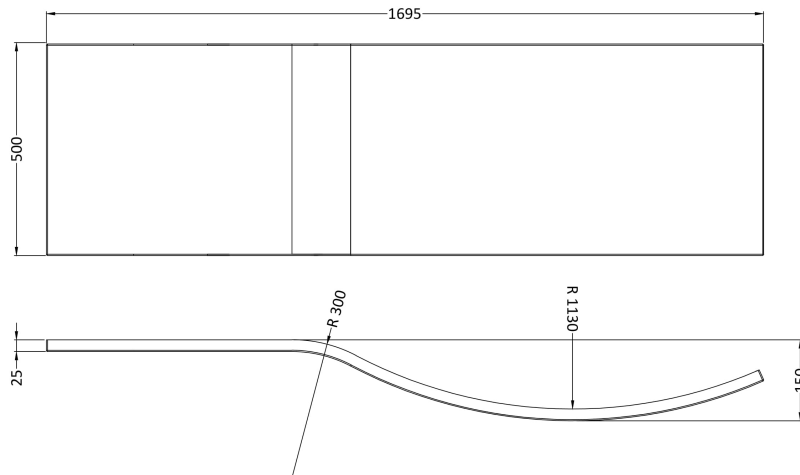

**Sales Code:** WBB200

**Description:** 1700 B Shaped Front Panel Cw Fixing Kit

**Product Dimensions**

Length (mm):	1695
Width (mm):	500
Depth (mm):	150
Nett Weight (kg):	1

**Packaging Dimensions**

Length (mm):	1700
Width (mm):	520
Depth (mm):	30
Gross Weight (kg):	1

**Packaging Data**

Box Colour:	Polybagged With End Caps
Box Qty:	1
Label Size:	100 x 50
Label Colour:	White Label
Label Qty:	1

**Outer Box Dimensions (If Applicable)**

Length (mm):	
Width (mm):	
Height (mm):	
Gross Weight (kg):	
Barcode:	5055275821169

**Product Details**

Country of Origin:	United Kingdom
Fitting Instruction:	No
Certification:	FSC: CE & UKCA:
Material Colour Reference:	European White
Product Material:	Acrylic
Material Thickness:	2mm
Volume (Ltr):	N/A
Displaced Capacity:	N/A
Leg Set Included:	Not Applicable
Waste Included:	Not Applicable
Drilled/Undrilled:	Not Applicable
Includes Grips:	Not Applicable
Embossed:	Not Applicable
No of Tapholes:	Not Applicable
Anti-Slip:	Not Applicable